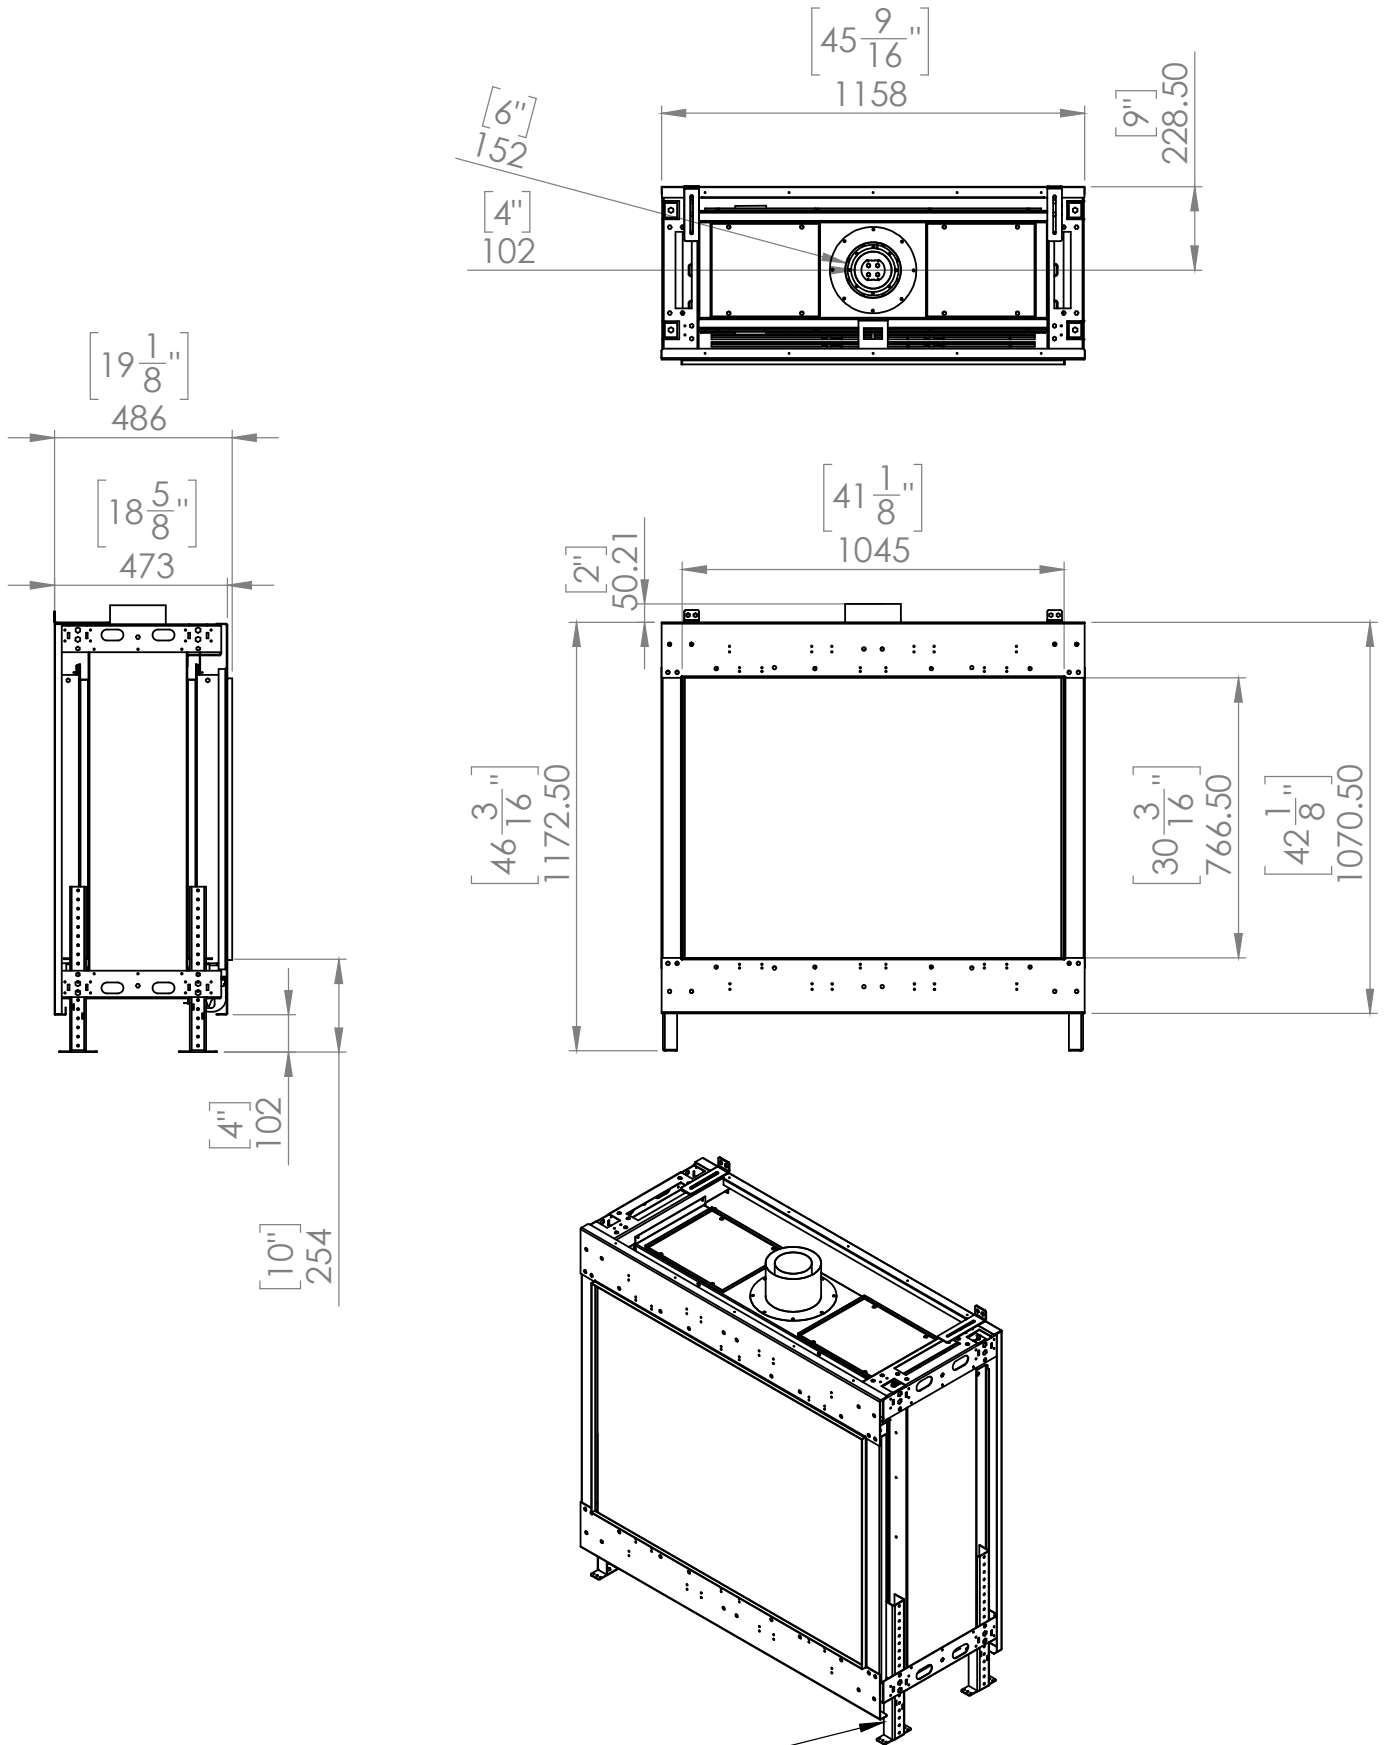

# Flare Front 45EH Commercial

Telescopic Leg Range  
From bottom of glass: 10"-19"