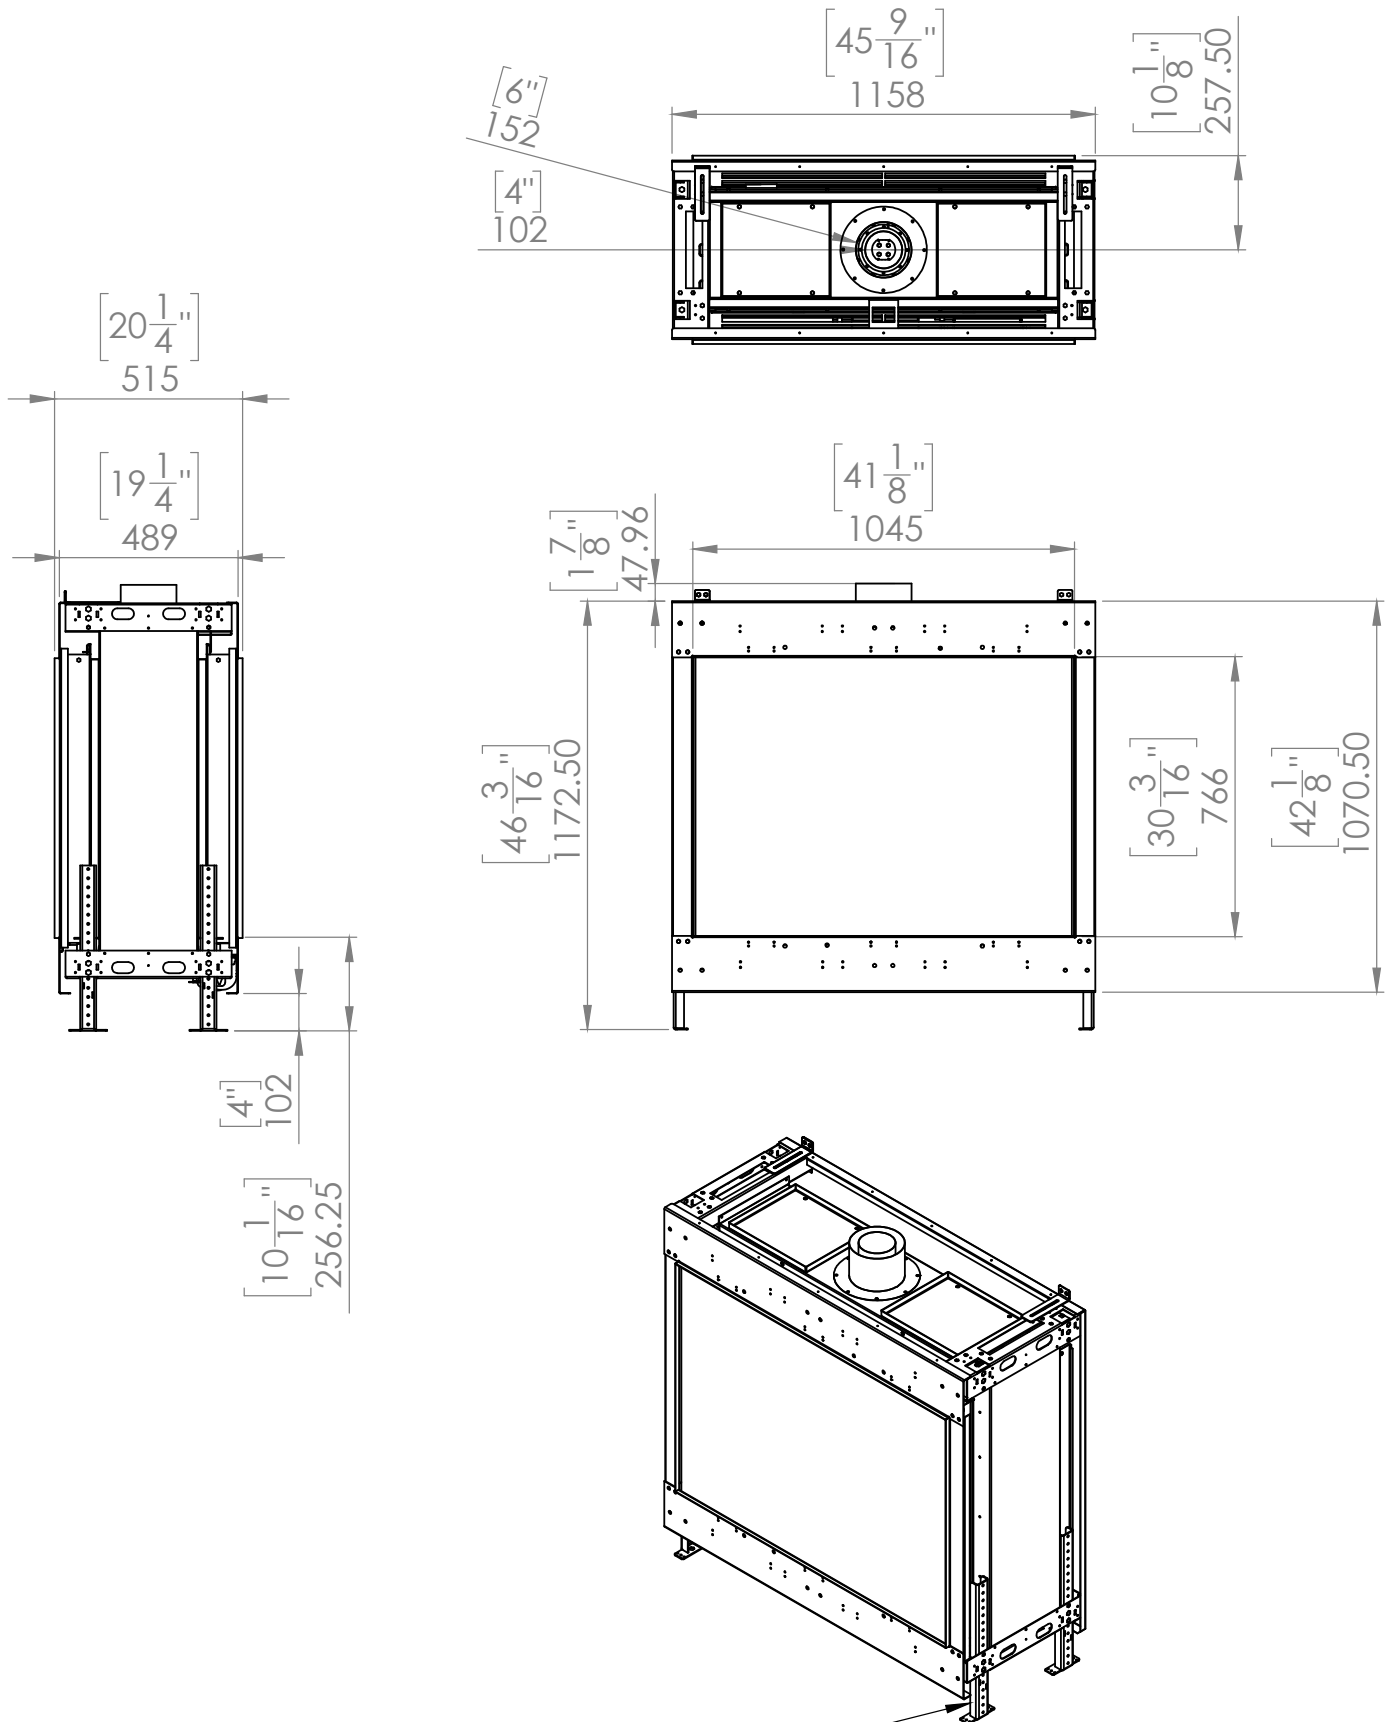

Flare See Through 45EH-Commercial

Telescopic Leg Range
From bottom of glass: 10"-19"