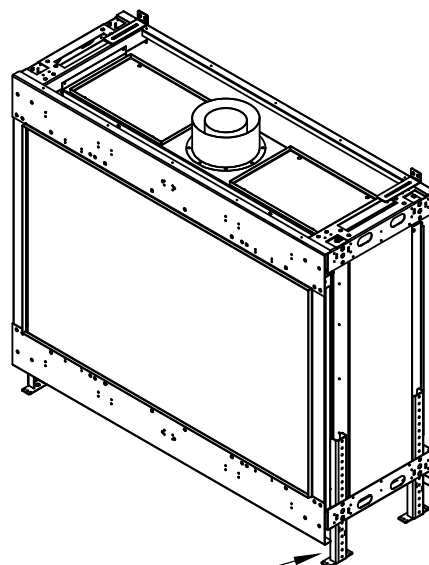

FLARE Front 50 EH-Commercial

Telescopic Leg Range
From bottom of glass: 10"-19"