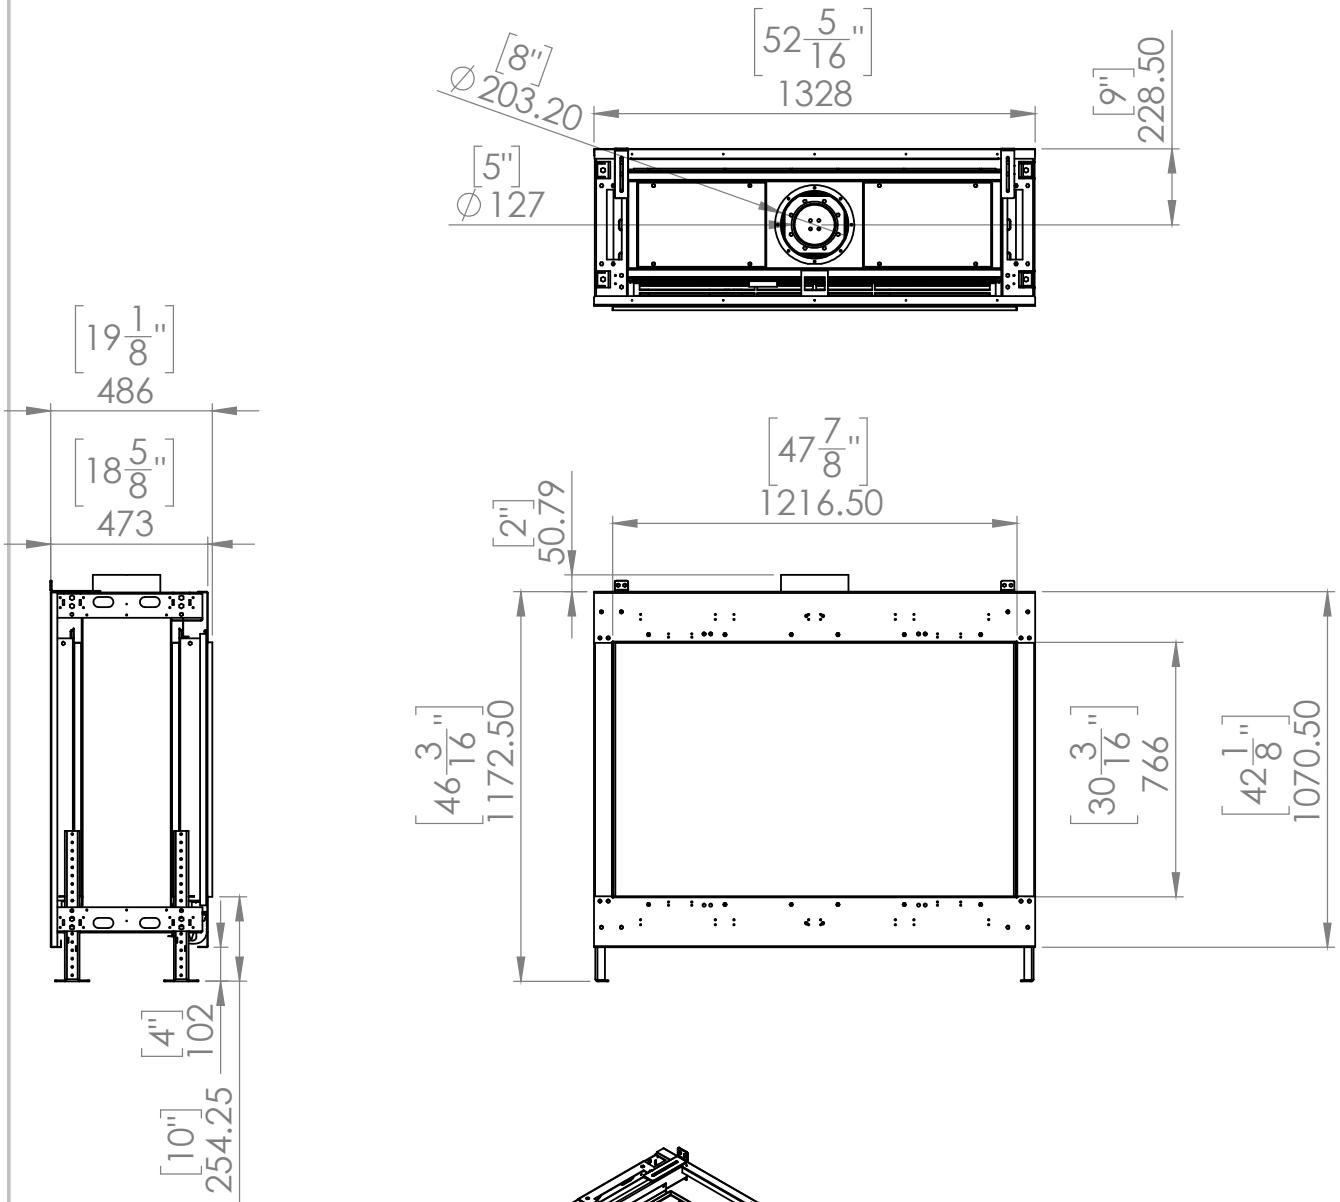

FLARE Front 50 EH-Commercial

Telescopic Leg Range
From bottom of glass: 10"-19"