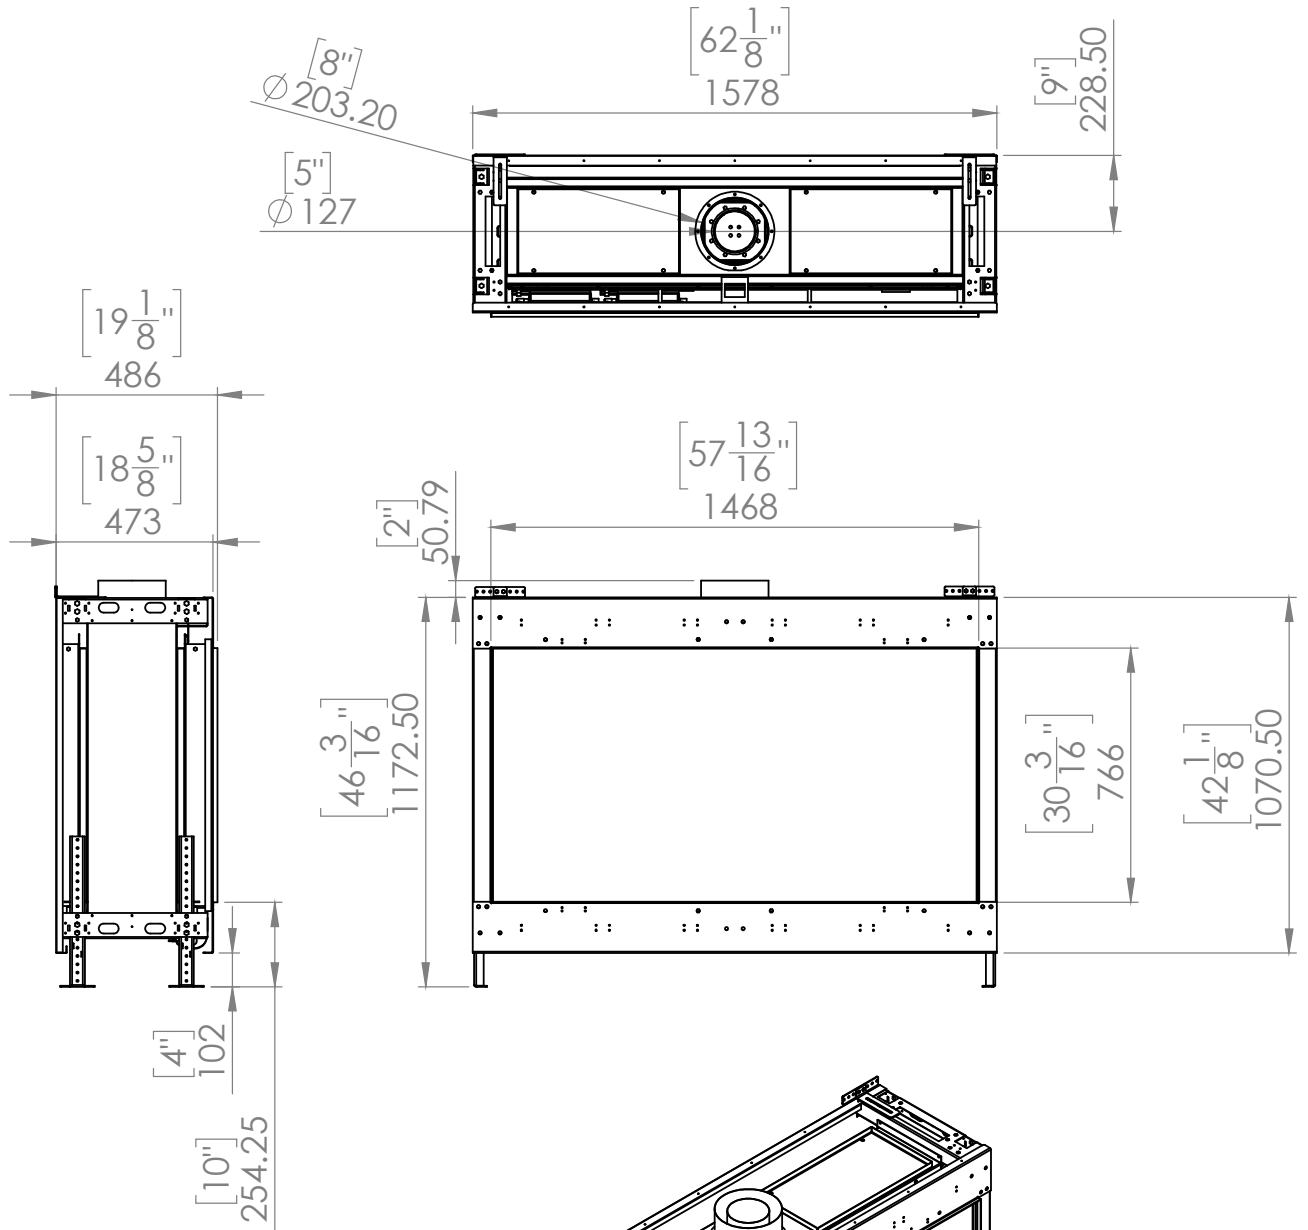

FLARE Front 60 EH-Commercial

Telescopic Leg Range
From bottom of glass: 10"-19"