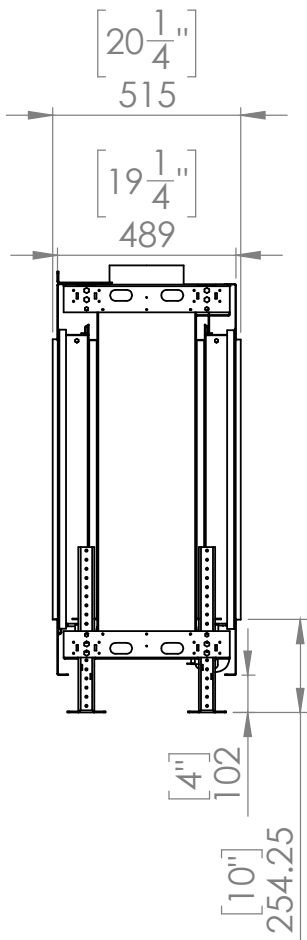

FLARE See Through 70 EH-Commercial

Telescopic legs ranges (from bottom of glass): 10"-19"