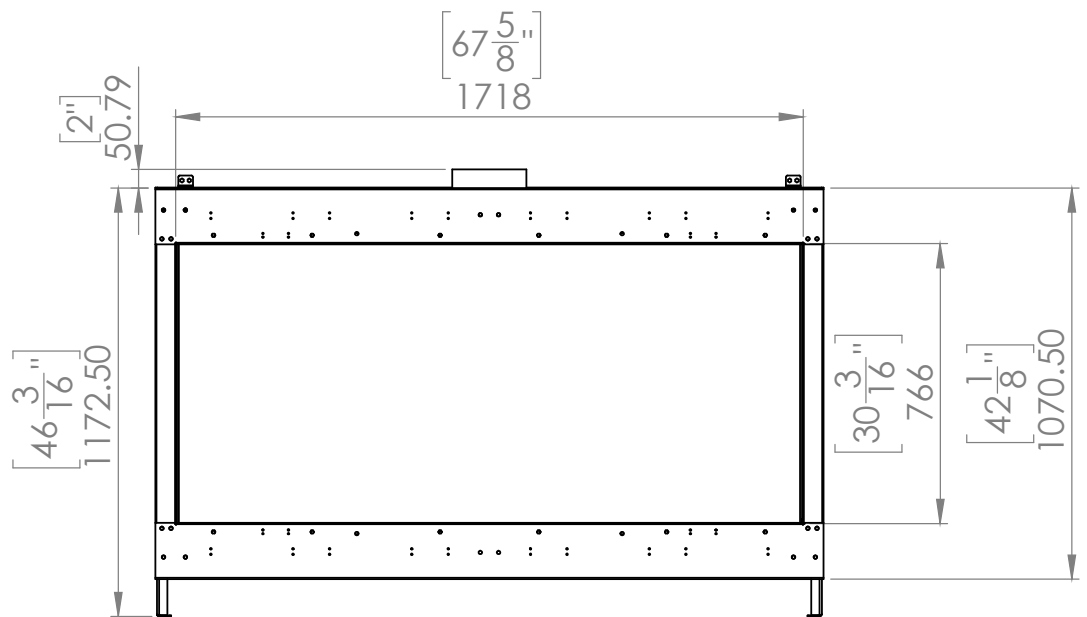

FLARE See Through 70 EH-Commercial

Telescopic legs ranges (from bottom of glass): 10"-19"