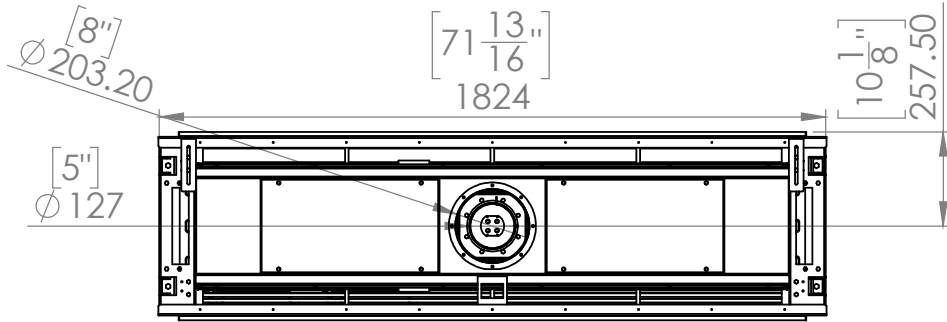

FLARE See Through 70 EH-Commercial

Telescopic legs ranges (from bottom of glass): 10"-19"