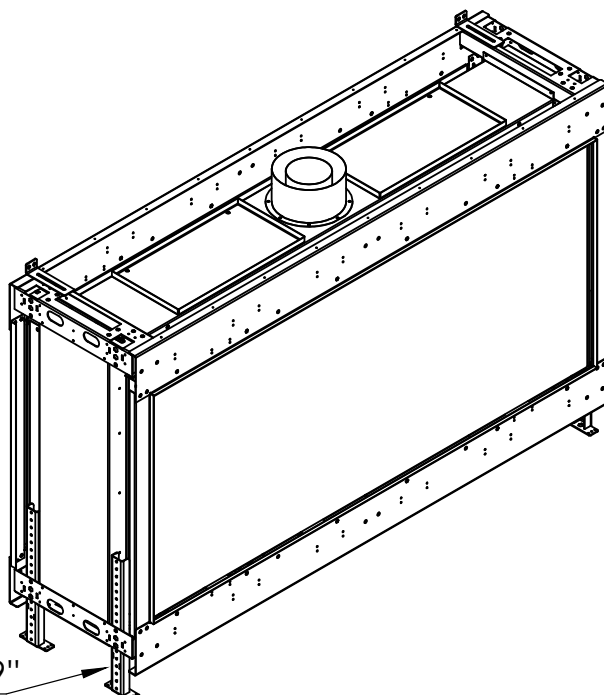

FLARE See Through 70 EH-Commercial

Telescopic legs ranges (from bottom of glass): 10"-19"