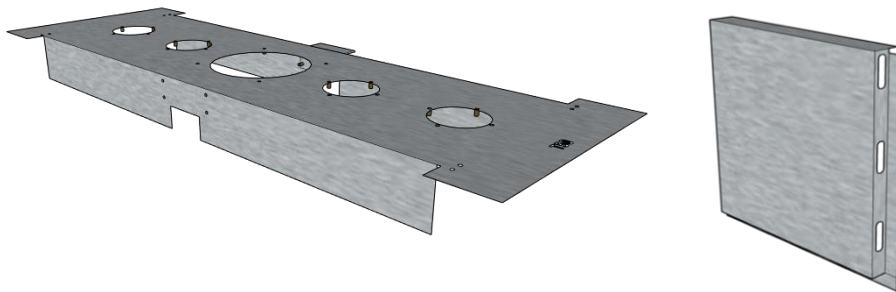

ACTIVE HEAT FLEX PARTS LIST

The following is a list of the most common replacement parts, their descriptions, and ordering SKU(s) for the active heat flex heat management system.

HEAT FLEX COVER & SIDES

Part Name	Description	SKU
COV-30	Replacement Heat Flex Cover for 30" Fireplace	COV30
COV-42	Replacement Heat Flex Cover for Traditional 42" Fireplace	COV42
COV-45	Replacement Heat Flex Cover for 45" Fireplace	COV45
COV-46	Replacement Heat Flex Cover for Traditional 46" Fireplace	COV46
COV-50	Replacement Heat Flex Cover for 50" Fireplace	COV50
COV-60	Replacement Heat Flex Cover for 60" Fireplace	COV60
COV-70	Replacement Heat Flex Cover for 70" Fireplace	COV70
COV-80	Replacement Heat Flex Cover for 80" Fireplace	COV80
COV-100	Replacement Heat Flex Cover for 100" Fireplace	COV100
COV-PASS	Replacement Heat Flex Cover for Passage Fireplace	COVPASS
HFS-R	Replacement Heat Flex Side for R (16") Fireplace	HFSR
HFS-H	Replacement Heat Flex Side for H (24") Fireplace	HFSH
HFS-EH	Replacement Heat Flex Side for EH (30") Fireplace	HFSEH

ACTIVE HEAT FLEX ADAPTERS AND FLEX PIPE

Part Name	Description	SKU
4SK-ADP	4" Adapters	4SKADP
4DFA-25	4" DuraFlex Pipe	4DFA25

Model Size	Part Name	Description	SKU
30	ACT-IN-1	Active Heat Flex Inline Fan	ACTIN1
45			
50			
60			
70			
80	ACT-IN-2	Active Heat Flex Inline Fans	ACTIN2
100			
30	ACT-EOL-1	Active Heat Flex End of Line Fan	ACTEOL1
45			
50			
60			
70			
80	ACT-EOL-2	Active Heat Flex End of Line Fans	ACTEOL2
100			