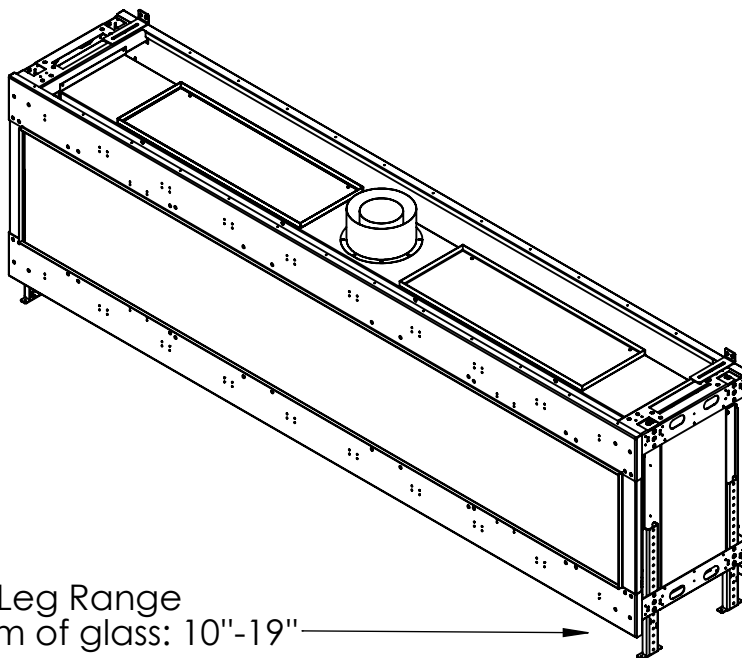

Flare Front 100 -Commercial

Telescopic Leg Range
From bottom of glass: 10"-19"