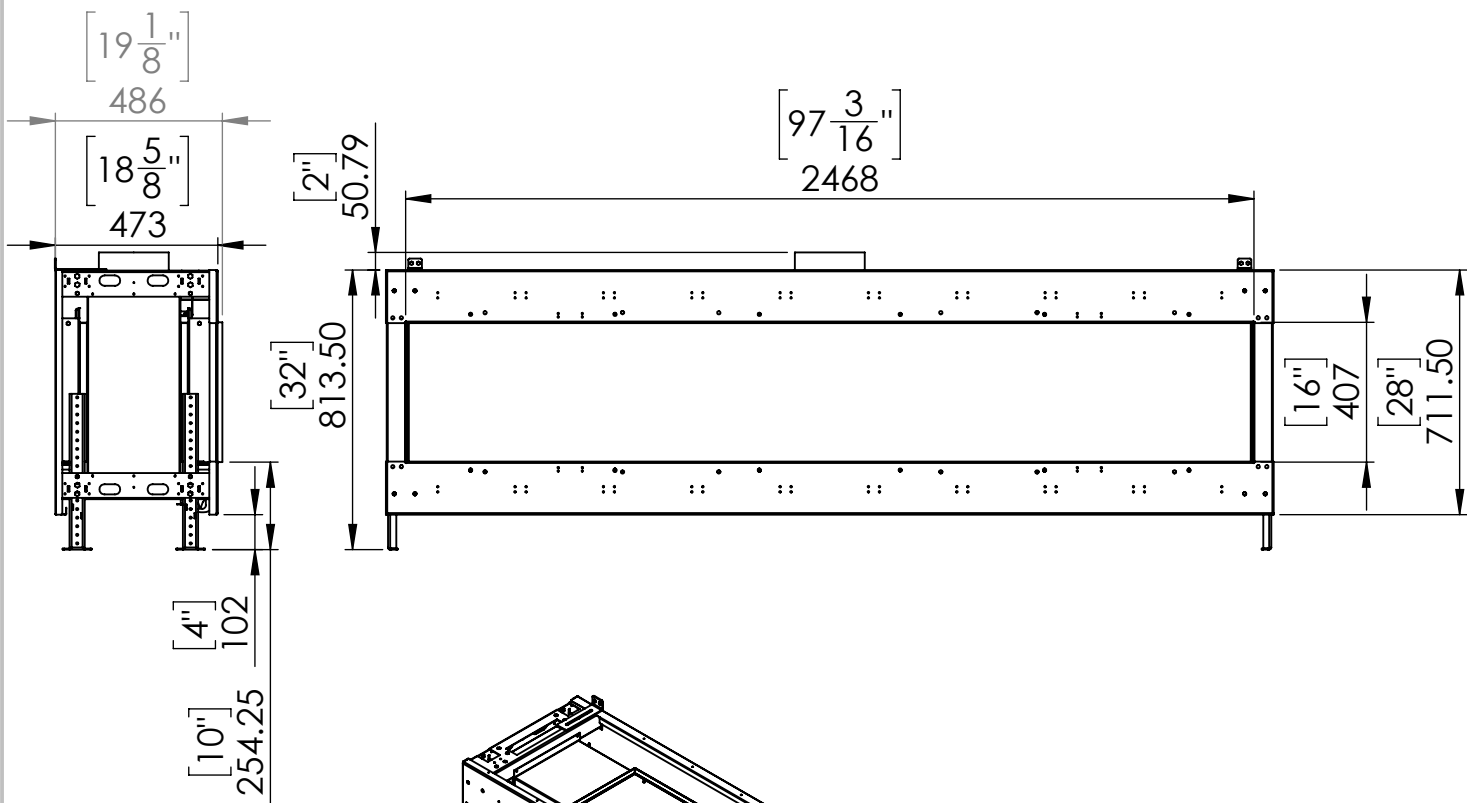

Flare Front 100 -Commercial

Telescopic Leg Range
From bottom of glass: 10"-19"