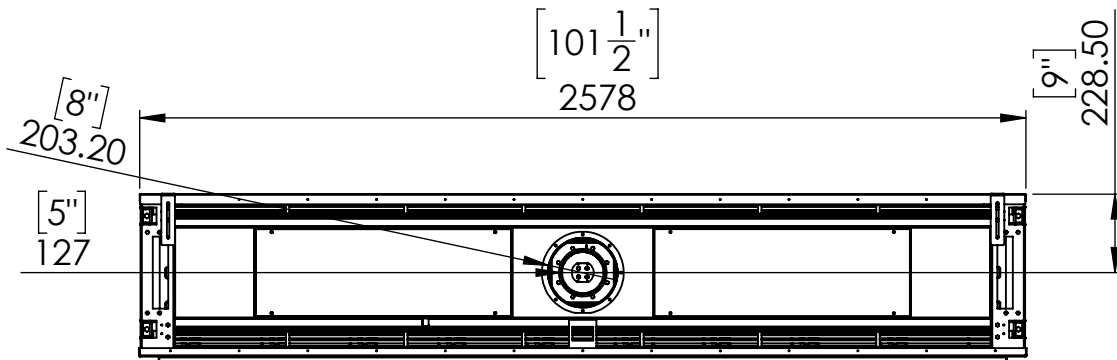

Flare Front 100 -Commercial

Telescopic Leg Range
From bottom of glass: 10"-19"