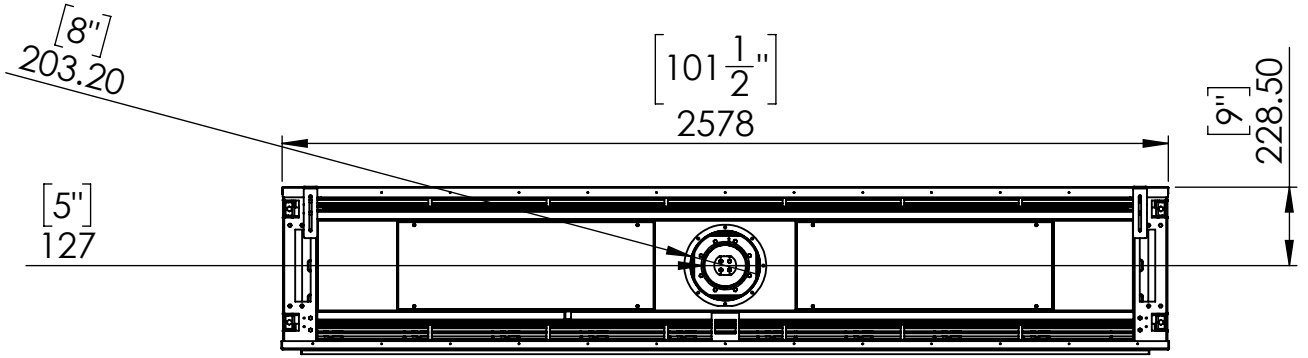

Flare Front 100 EH- Commercial

Telescopic Leg Range
From bottom of glass: 10"-19"