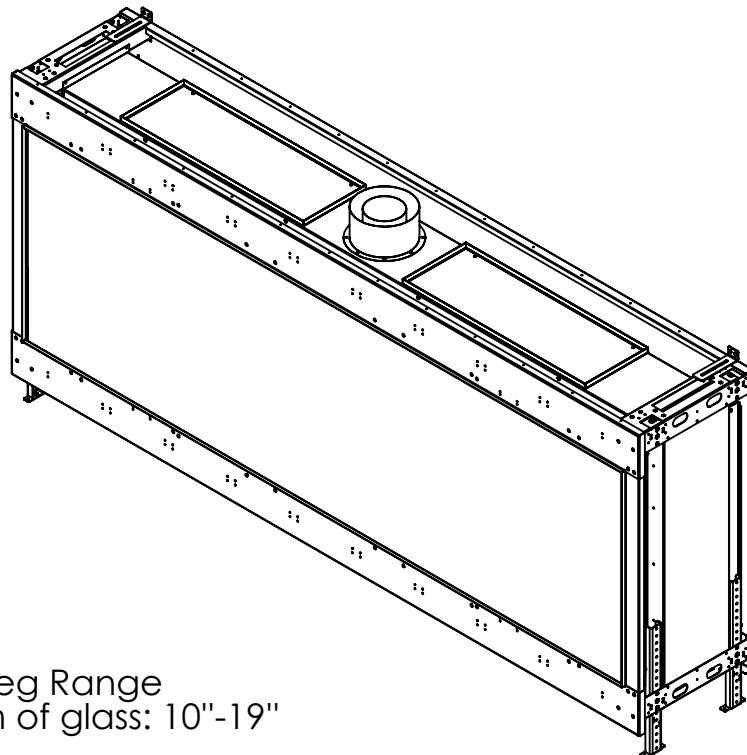

Flare Front 100 EH- Commercial

Telescopic Leg Range
From bottom of glass: 10"-19"