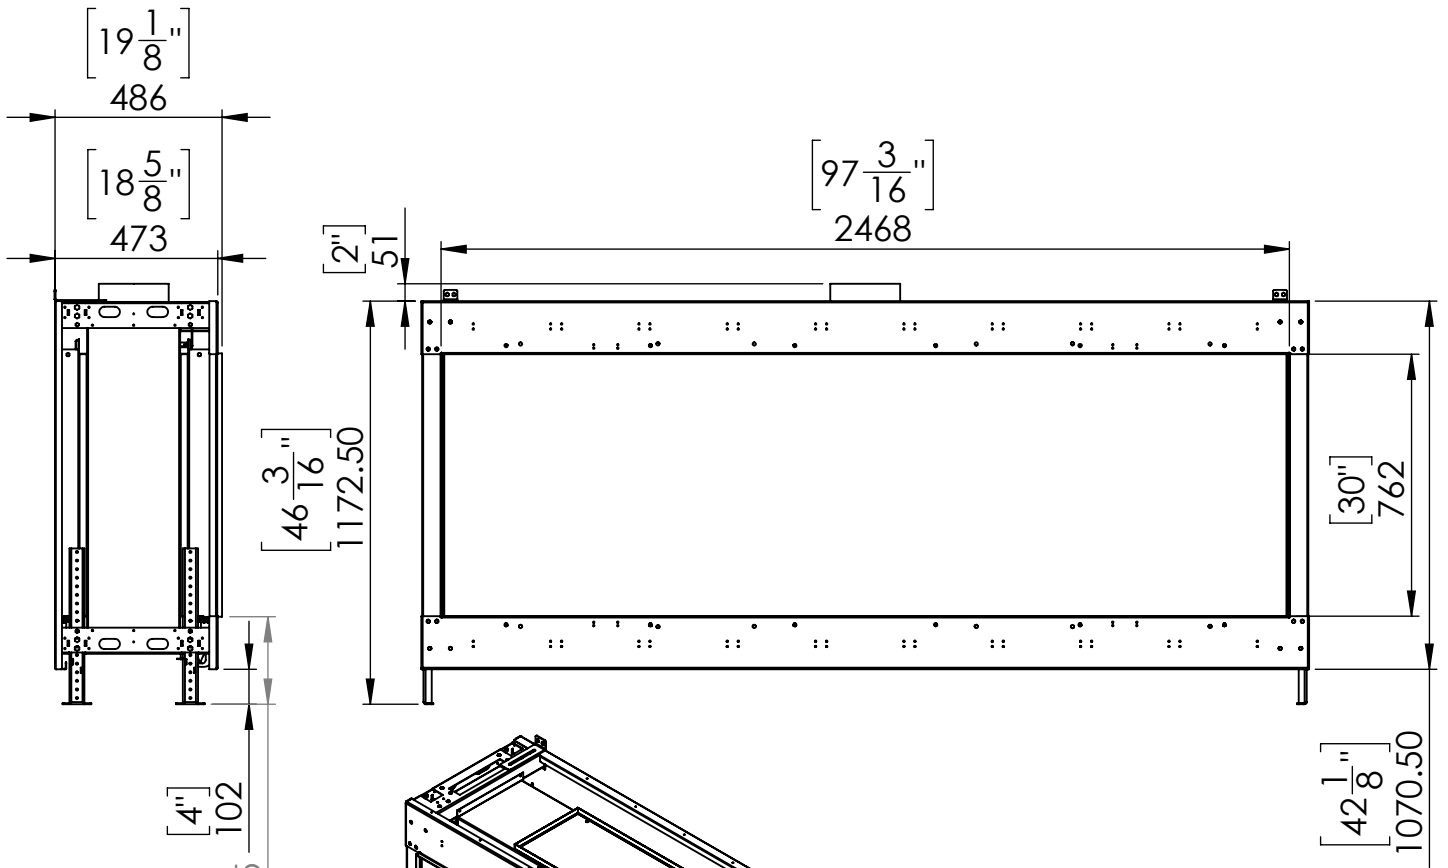

Flare Front 100 EH- Commercial

Telescopic Leg Range
From bottom of glass: 10"-19"