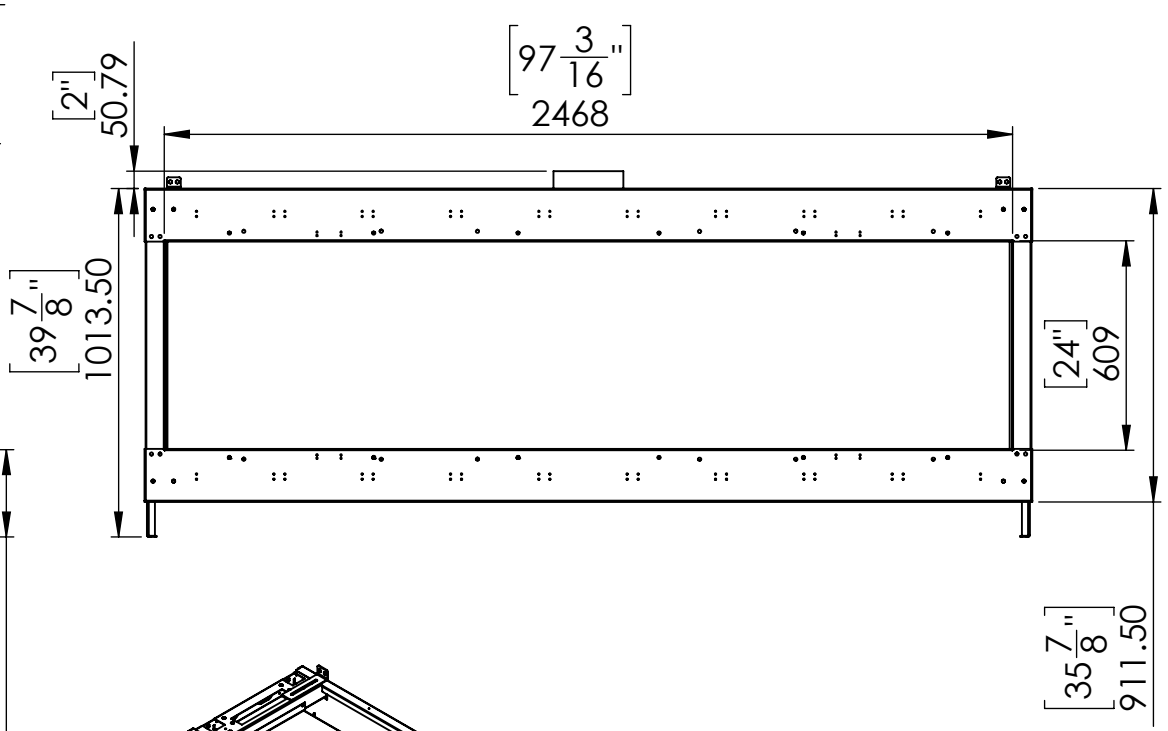

Flare Front 100 H-Commercial

Telescopic Leg Range
From bottom of glass: 10"-19"