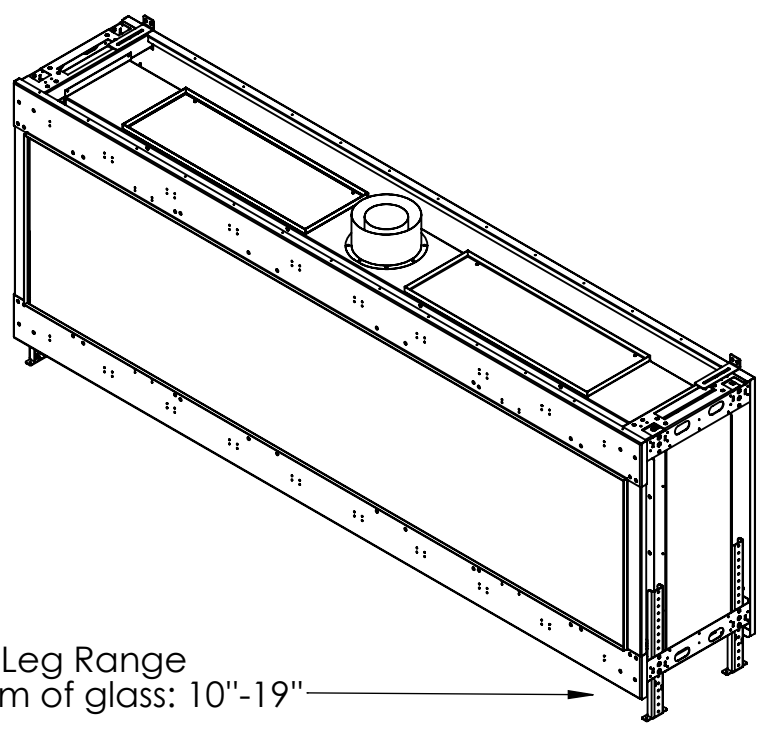

Flare Front 100 H-Commercial

Telescopic Leg Range
From bottom of glass: 10"-19"