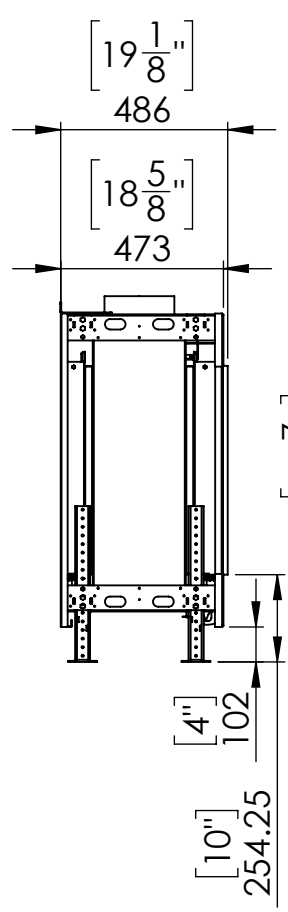

Flare Front 100 H-Commercial

Telescopic Leg Range
From bottom of glass: 10"-19"