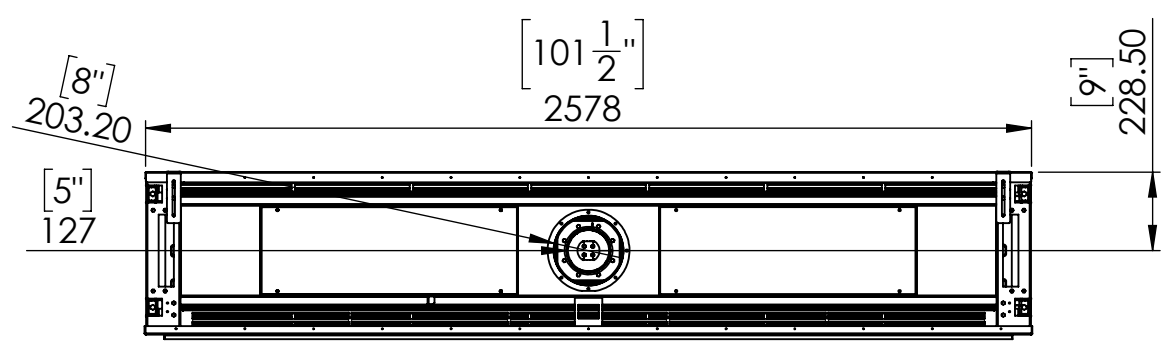

Flare Front 100 H-Commercial

Telescopic Leg Range
From bottom of glass: 10"-19"