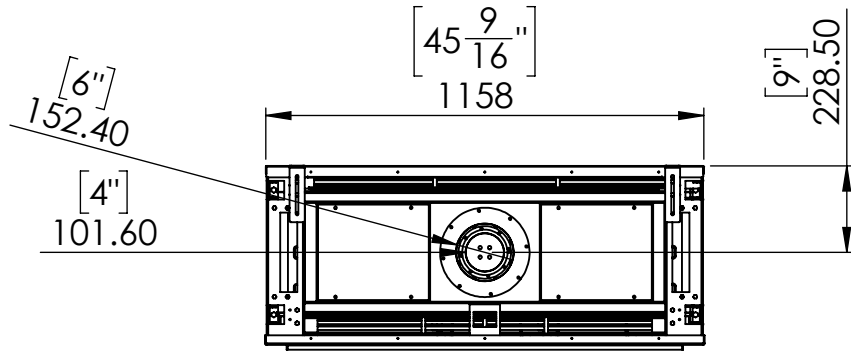

FLARE Front 45 Commercial

Telescopic Leg Range
From bottom of glass: 10"-19"