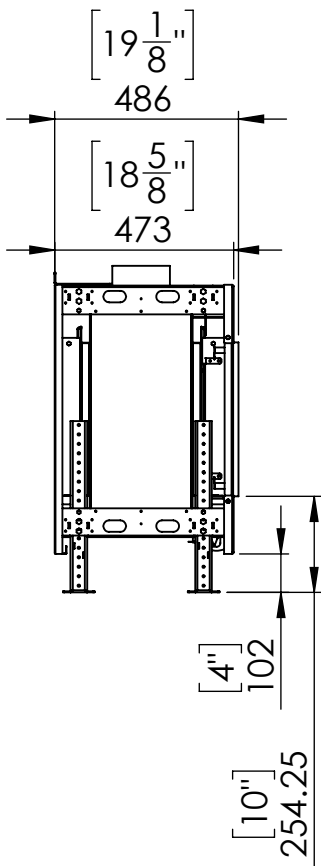

FLARE Front 45 Commercial

Telescopic Leg Range
From bottom of glass: 10"-19"