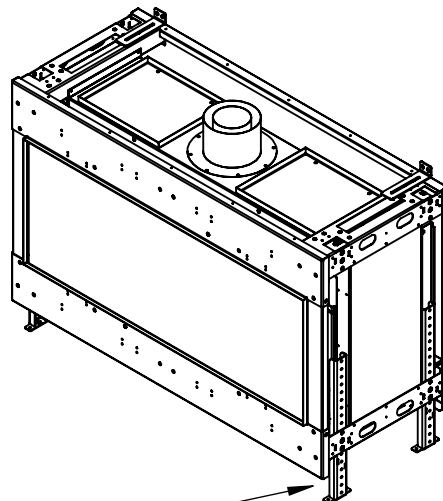

FLARE Front 45 Commercial

Telescopic Leg Range
From bottom of glass: 10"-19"