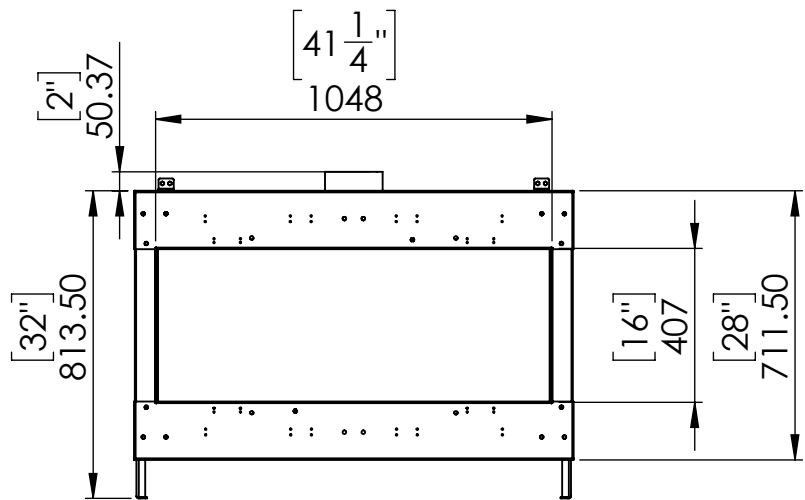

FLARE Front 45 Commercial

Telescopic Leg Range
From bottom of glass: 10"-19"