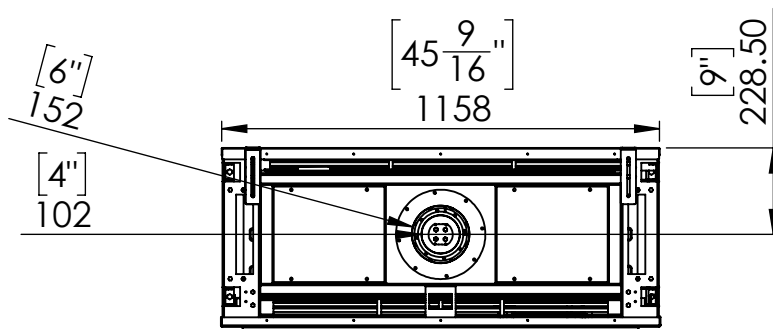

Flare Front 45EH Commercial

Telescopic Leg Range
From bottom of glass: 10"-19"