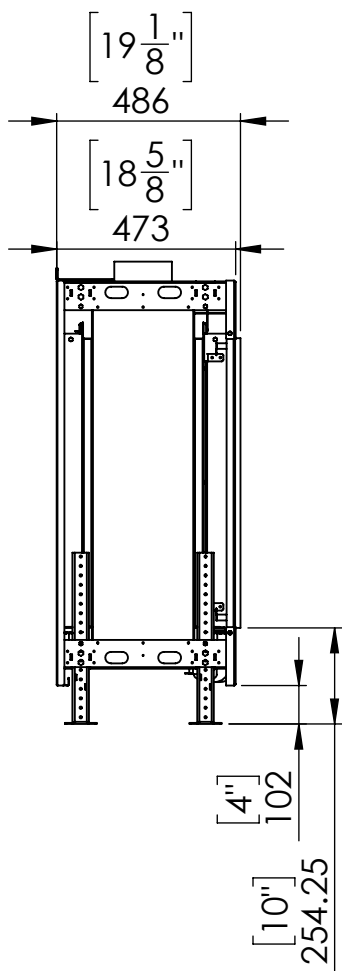

Flare Front 45EH Commercial

Telescopic Leg Range
From bottom of glass: 10"-19"