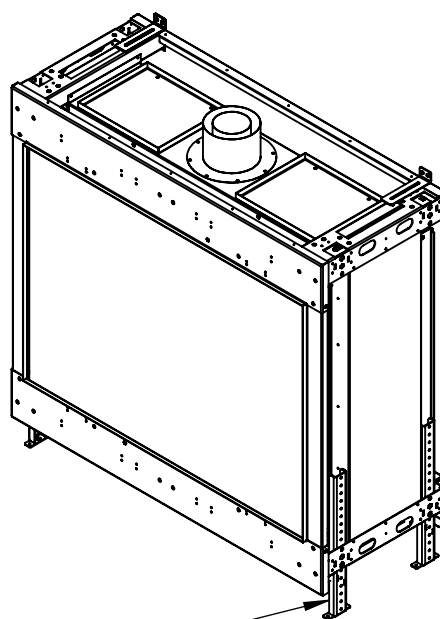

Flare Front 45EH Commercial

Telescopic Leg Range
From bottom of glass: 10"-19"