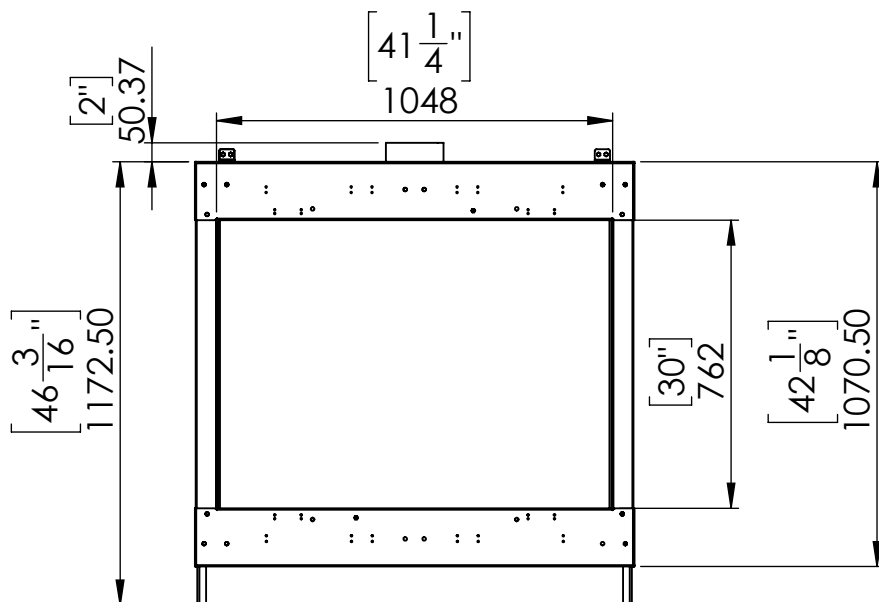

Flare Front 45EH Commercial

Telescopic Leg Range
From bottom of glass: 10"-19"