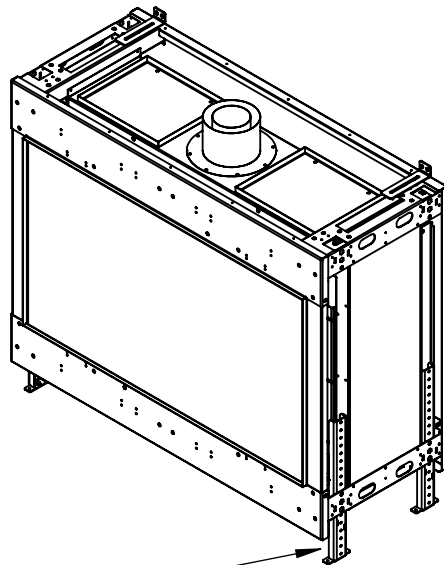

FLARE Front 45H Commercial

Telescopic Leg Range
From bottom of glass: 10"-19"