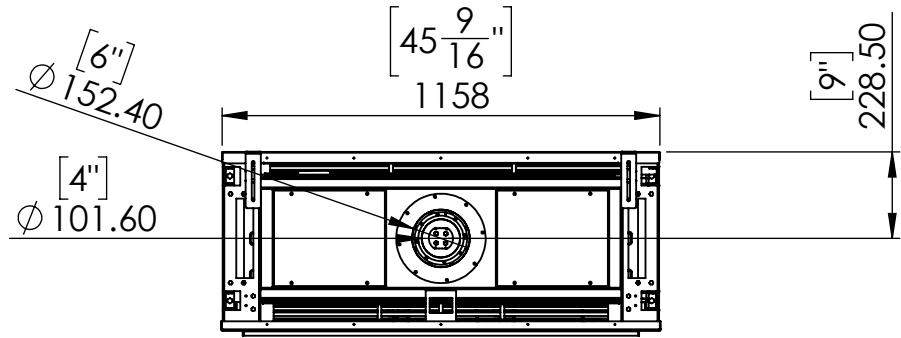

FLARE Front 45H Commercial

Telescopic Leg Range
From bottom of glass: 10"-19"