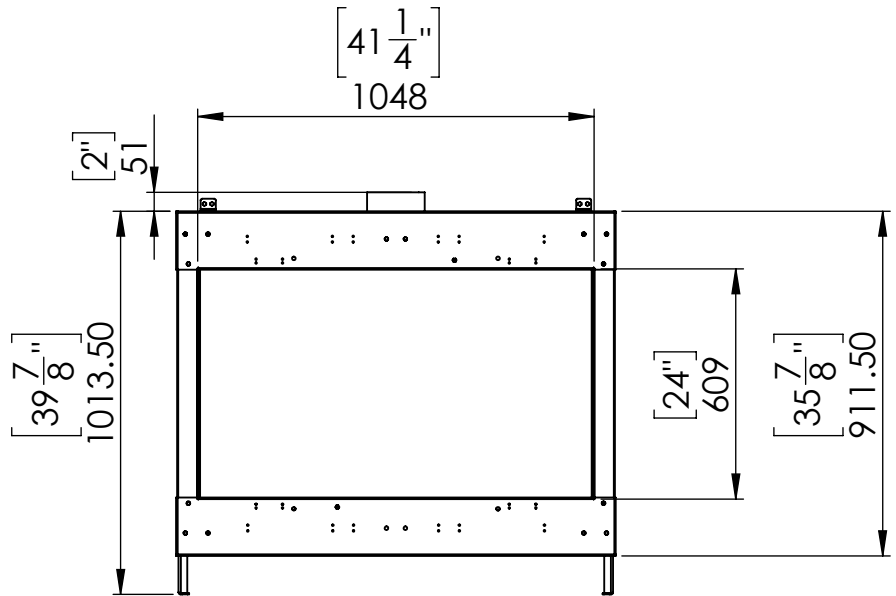

FLARE Front 45H Commercial

Telescopic Leg Range
From bottom of glass: 10"-19"