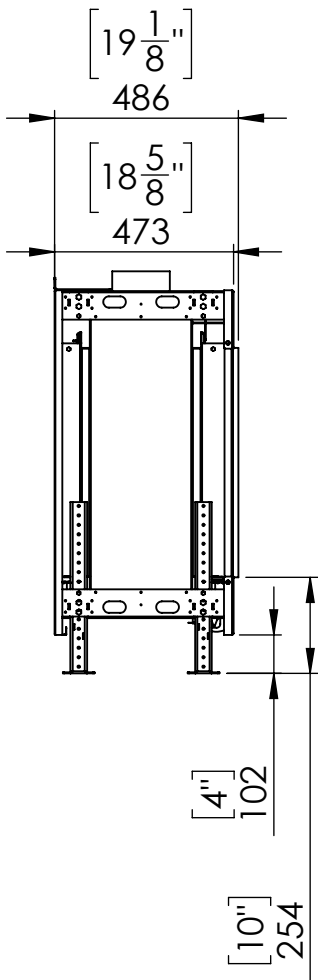

FLARE Front 45H Commercial

Telescopic Leg Range
From bottom of glass: 10"-19"