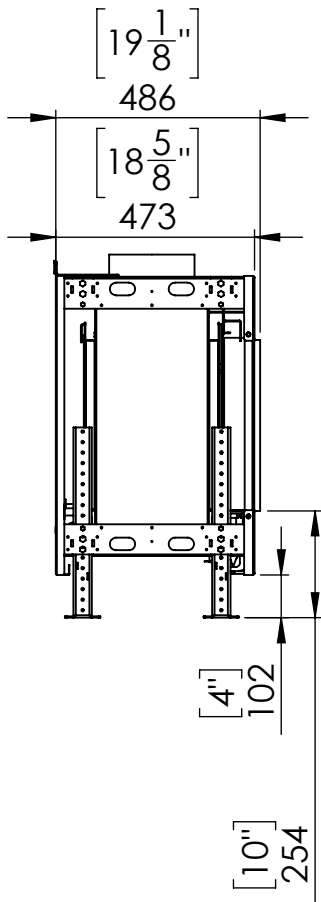

Flare Front 50 Commercial

Telescopic Leg Range
From bottom of glass: 10"-19"