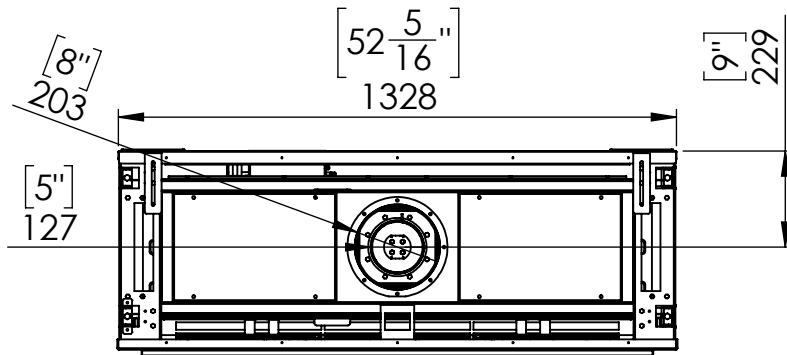

Flare Front 50 Commercial

Telescopic Leg Range
From bottom of glass: 10"-19"