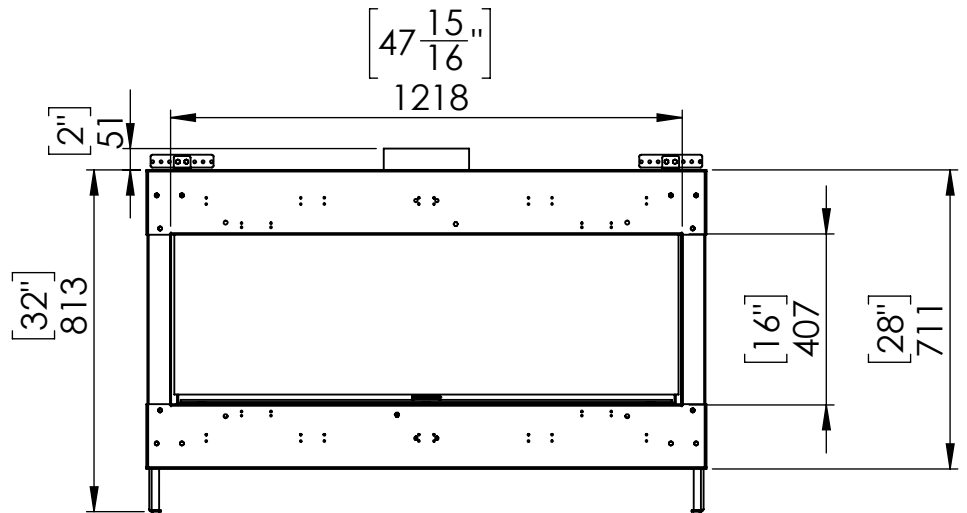

Flare Front 50 Commercial

Telescopic Leg Range
From bottom of glass: 10"-19"