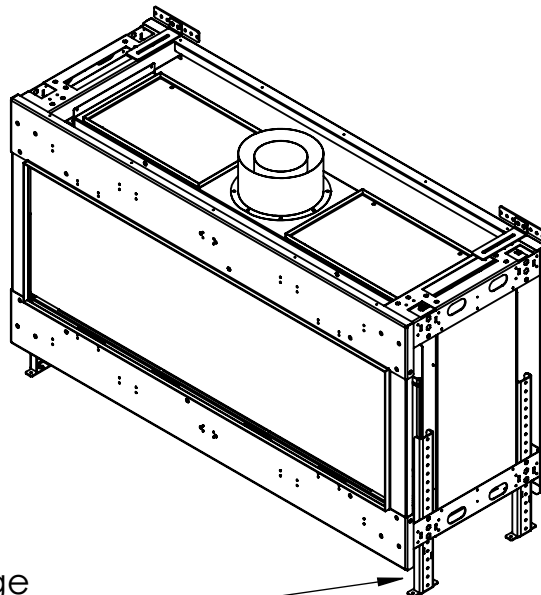

Flare Front 50 Commercial

Telescopic Leg Range
From bottom of glass: 10"-19"