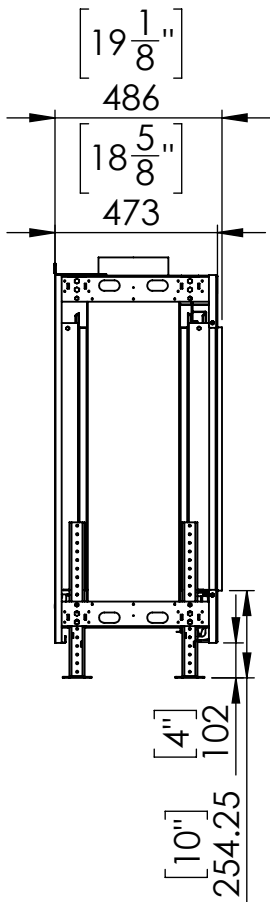

FLARE Front 50 EH-Commercial

Telescopic Leg Range
From bottom of glass: 10"-19"