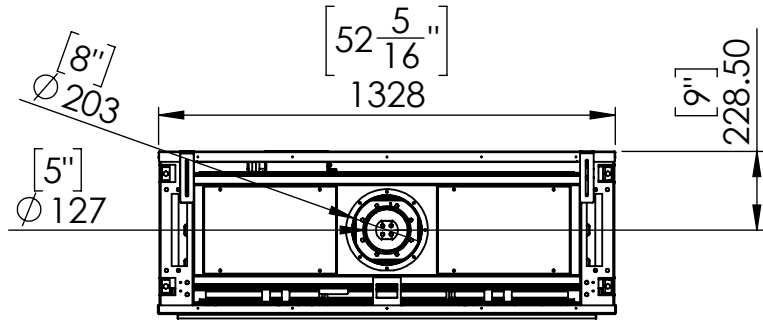

FLARE Front 50 EH-Commercial

Telescopic Leg Range
From bottom of glass: 10"-19"