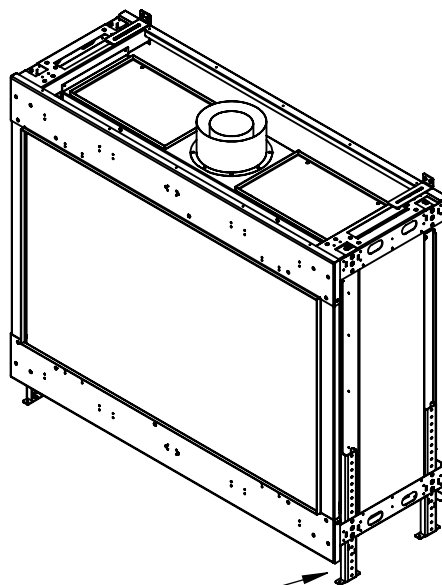

FLARE Front 50 EH-Commercial

Telescopic Leg Range
From bottom of glass: 10"-19"