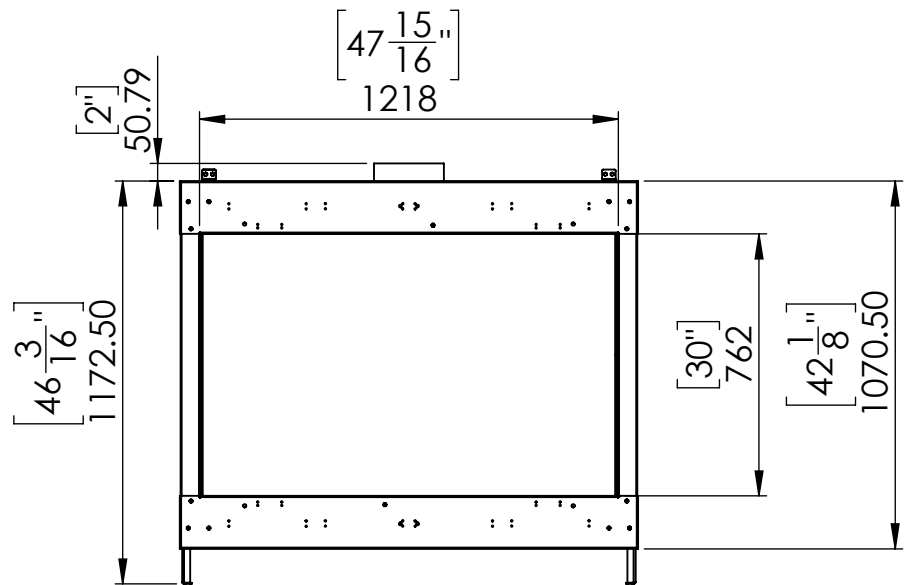

FLARE Front 50 EH-Commercial

Telescopic Leg Range
From bottom of glass: 10"-19"