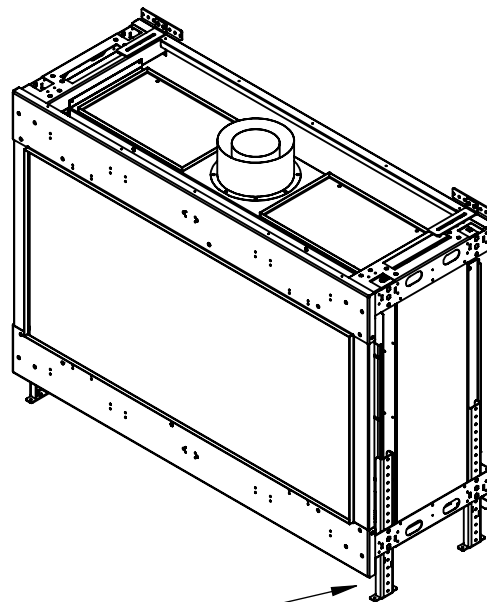

Flare Front 50H Commercial

Telescopic Leg Range
From bottom of glass: 10"-19"