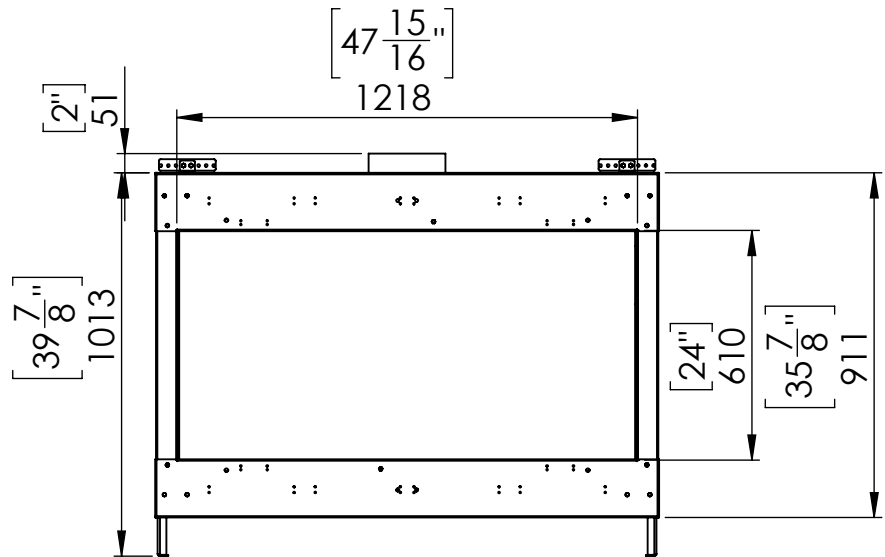

Flare Front 50H Commercial

Telescopic Leg Range
From bottom of glass: 10"-19"