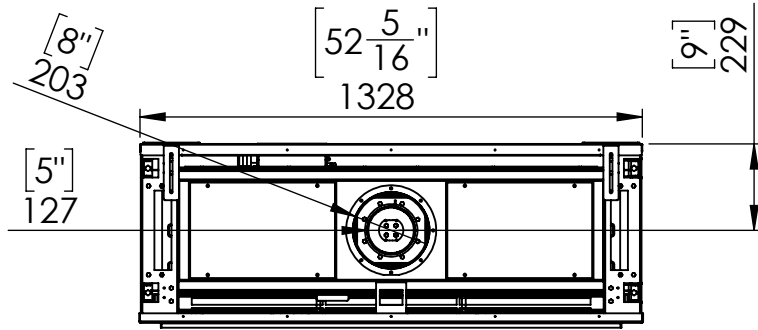

Flare Front 50H Commercial

Telescopic Leg Range
From bottom of glass: 10"-19"