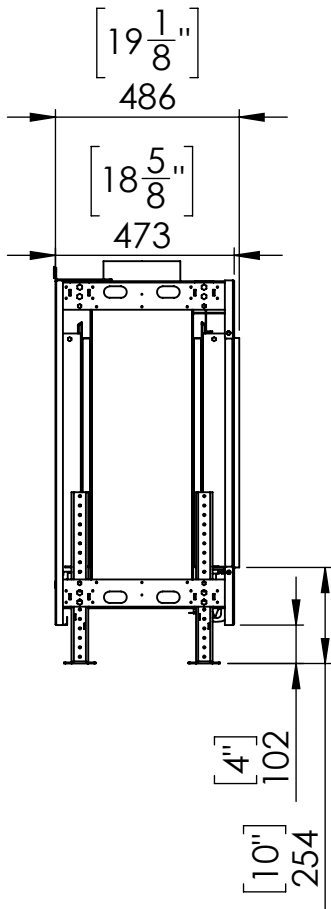

Flare Front 50H Commercial

Telescopic Leg Range
From bottom of glass: 10"-19"