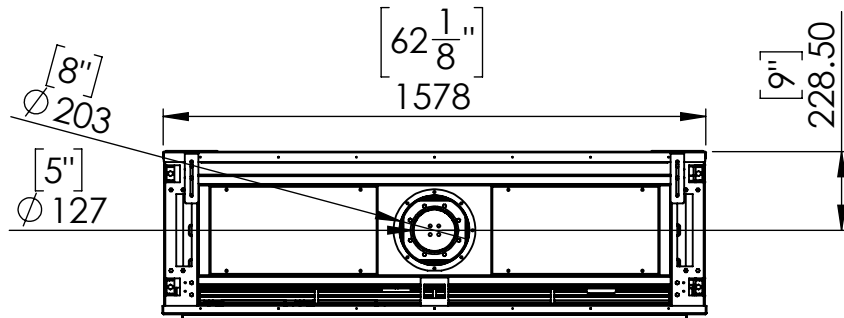

FLARE Front 60 - Commercial

Telescopic Leg Range
From bottom of glass: 10"-19"