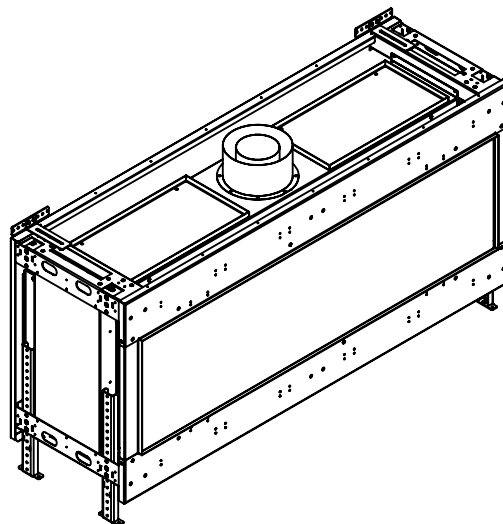

FLARE Front 60 - Commercial

Telescopic Leg Range
From bottom of glass: 10"-19"