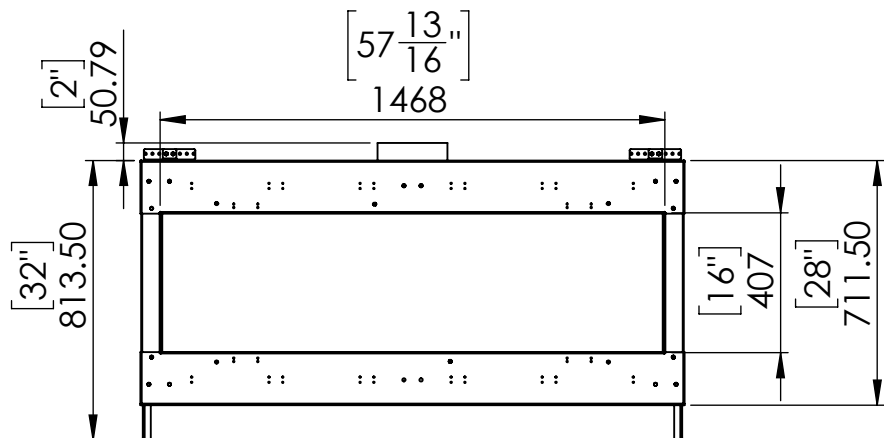

FLARE Front 60 - Commercial

Telescopic Leg Range
From bottom of glass: 10"-19"