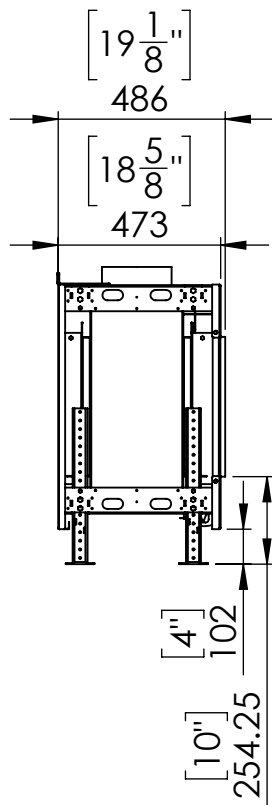

FLARE Front 60 - Commercial

Telescopic Leg Range
From bottom of glass: 10"-19"