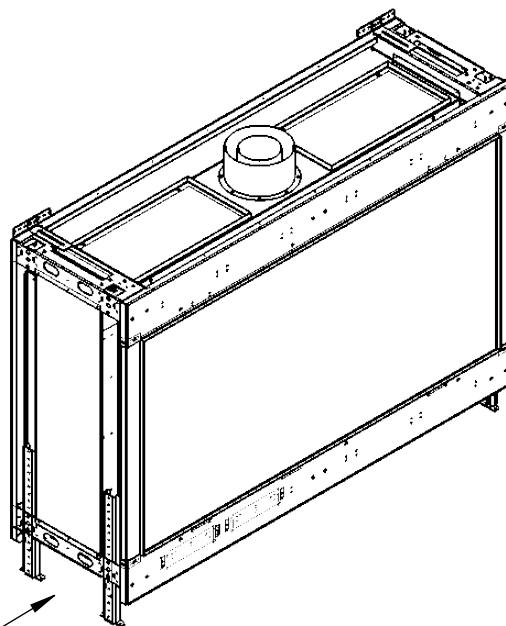

# FLARE Front 60 EH-Commercial

Telescopic Leg Range  
From bottom of glass: 10"-19"