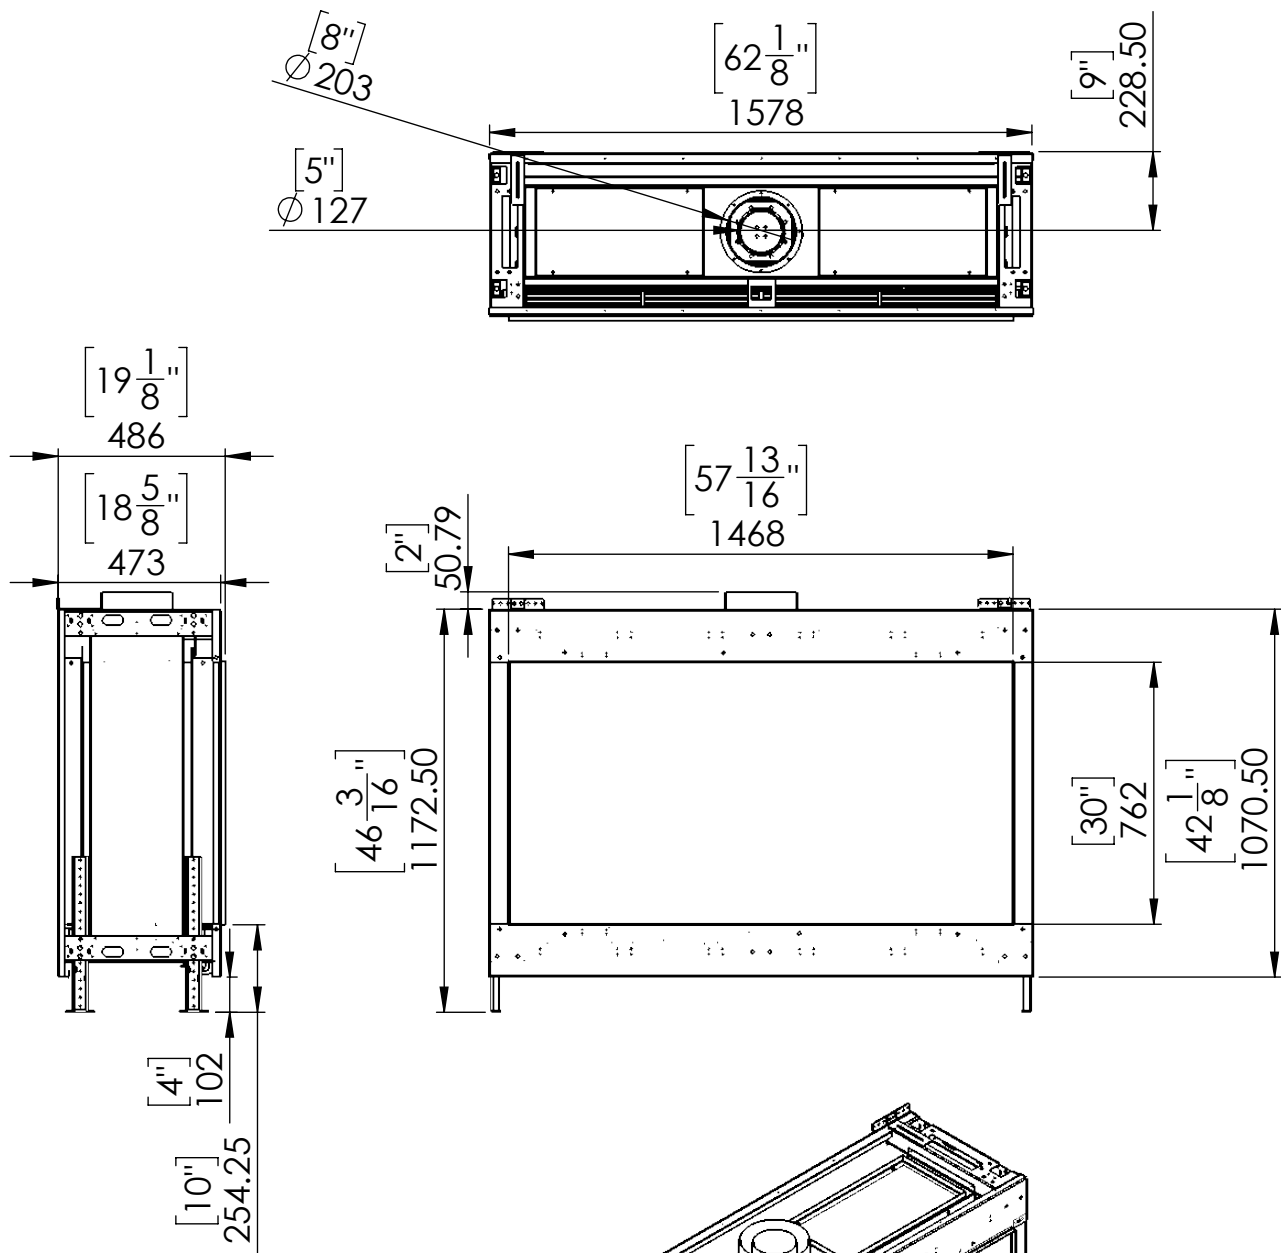

# FLARE Front 60 EH-Commercial

Telescopic Leg Range  
From bottom of glass: 10"-19"