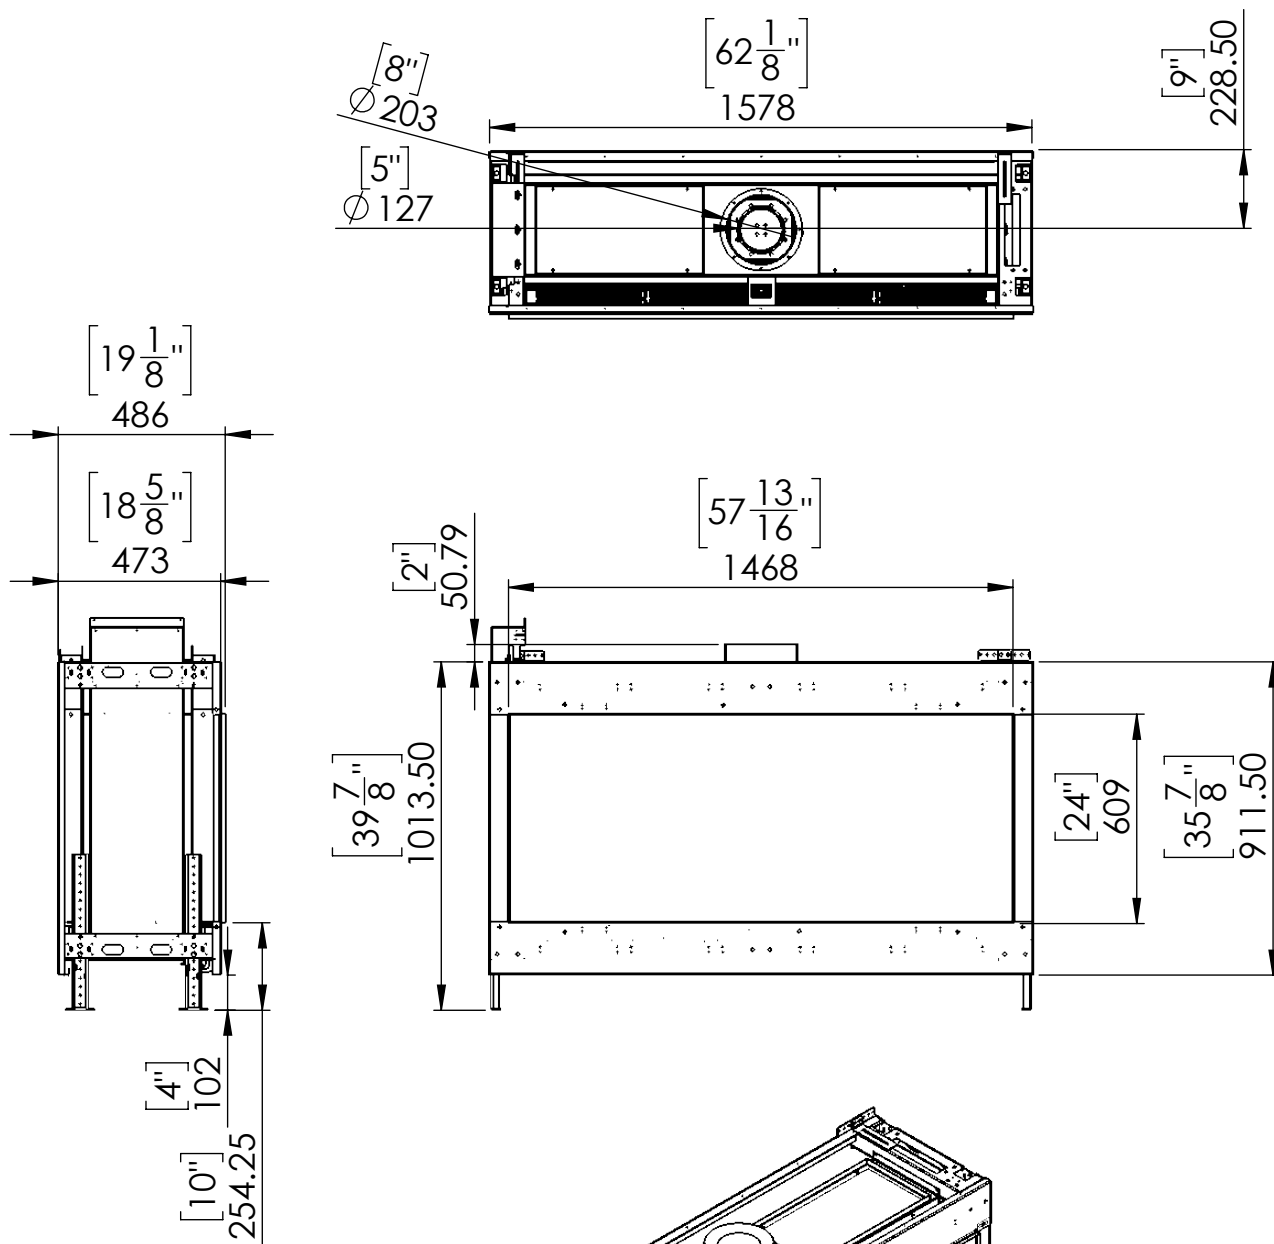

# FLARE Front 60 H-Commercial

Telescopic Leg Range  
From bottom of glass: 10"-19"