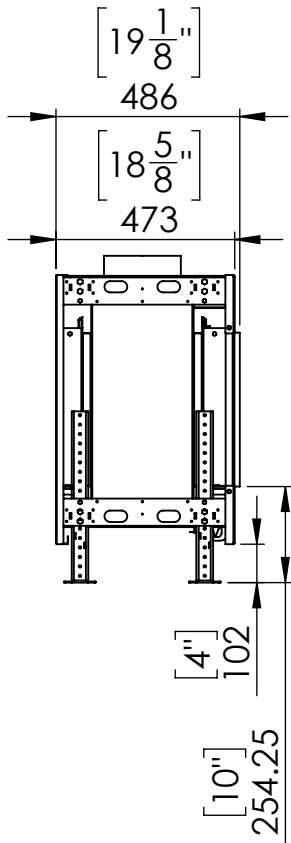

FLARE Front 70 - Commercial

Telescopic legs ranges (from bottom of glass): 10"-19"