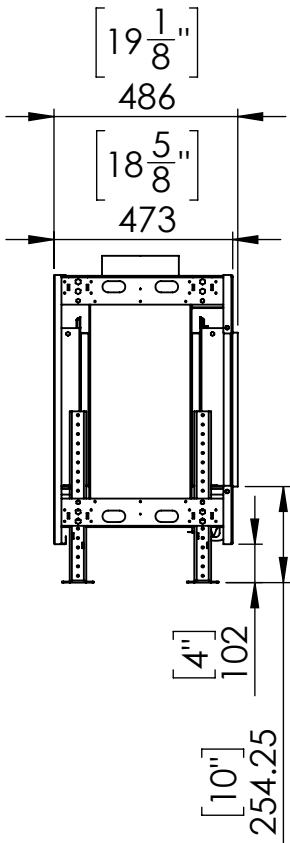

# FLARE Front 70 - Commercial

Telescopic legs ranges (from bottom of glass): 10"-19"