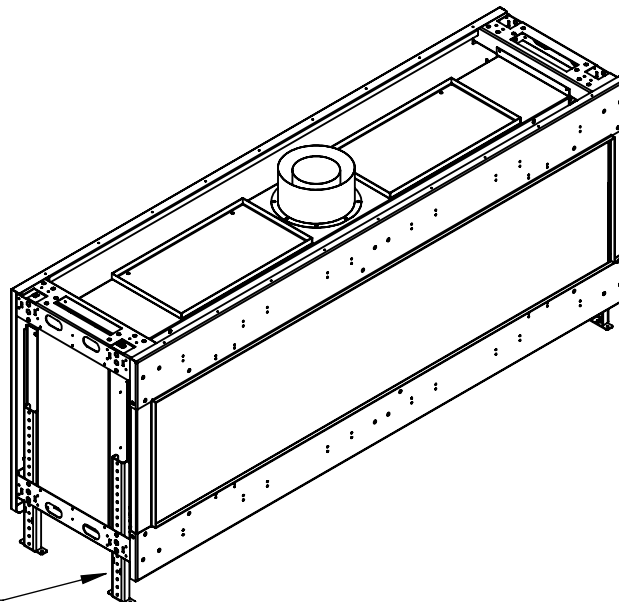

# FLARE Front 70 - Commercial

Telescopic legs ranges (from bottom of glass): 10"-19"