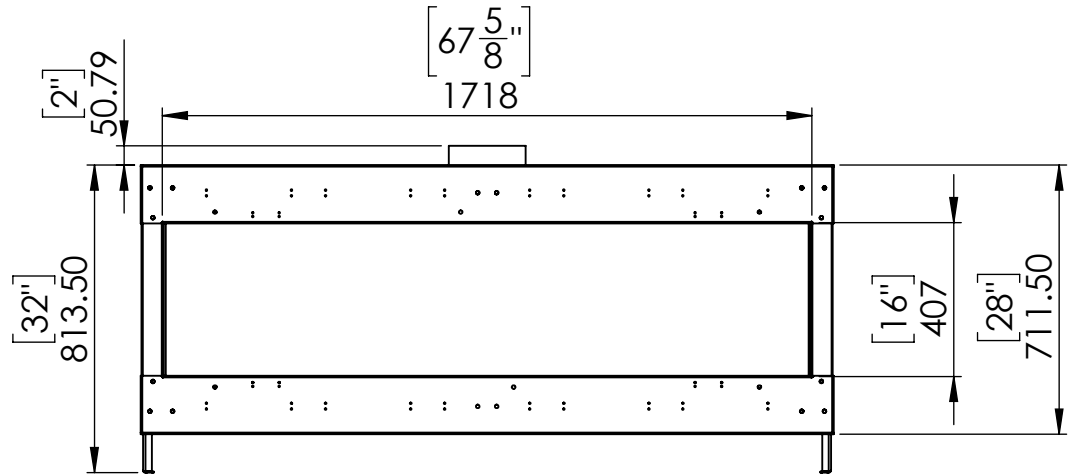

# FLARE Front 70 - Commercial

Telescopic legs ranges (from bottom of glass): 10"-19"