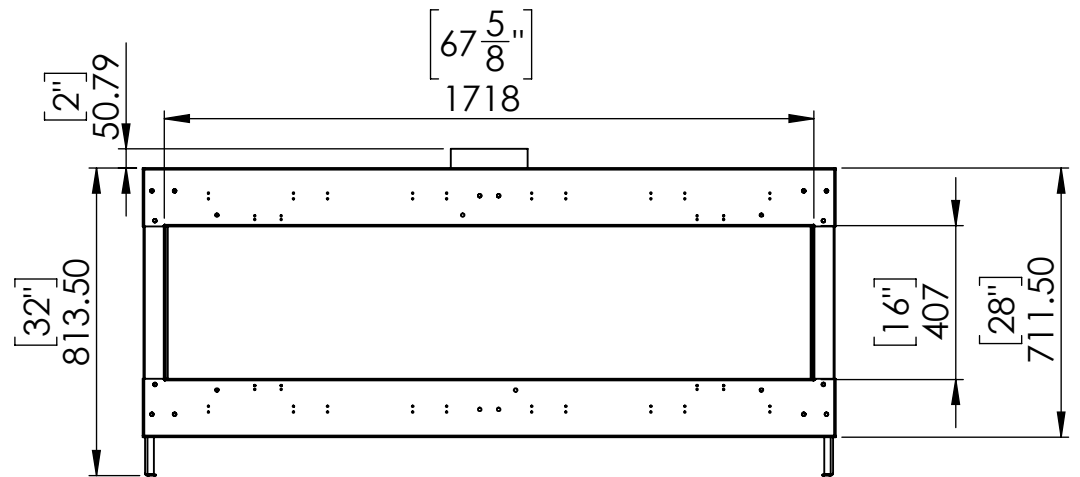

FLARE Front 70 - Commercial

Telescopic legs ranges (from bottom of glass): 10"-19"