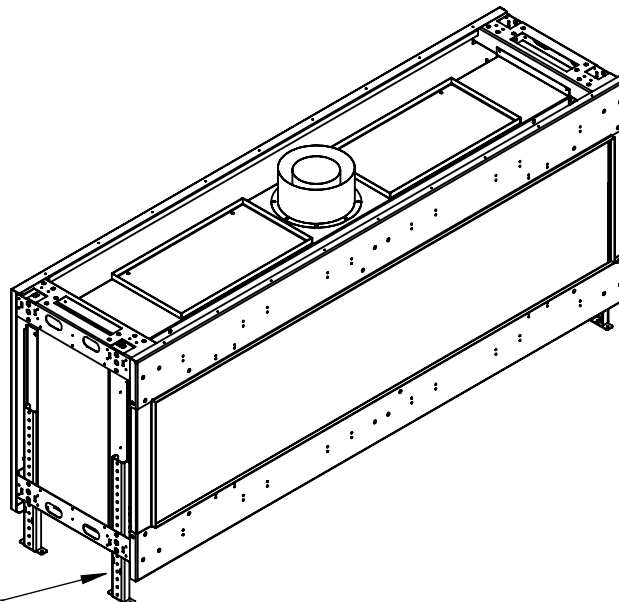

FLARE Front 70 - Commercial

Telescopic legs ranges (from bottom of glass): 10"-19"