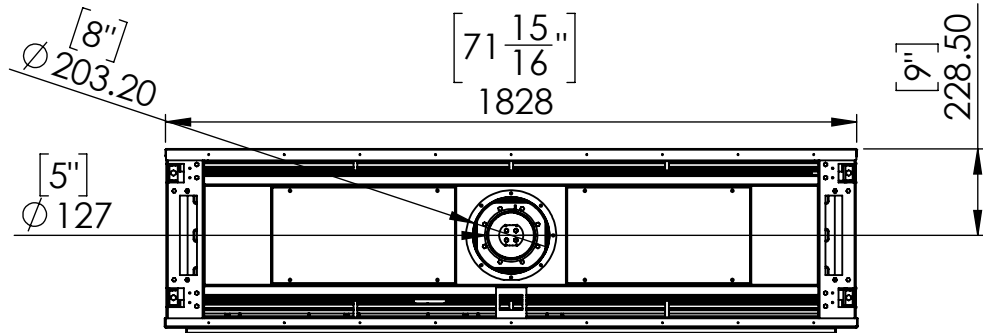

# FLARE Front 70 - Commercial

Telescopic legs ranges (from bottom of glass): 10"-19"