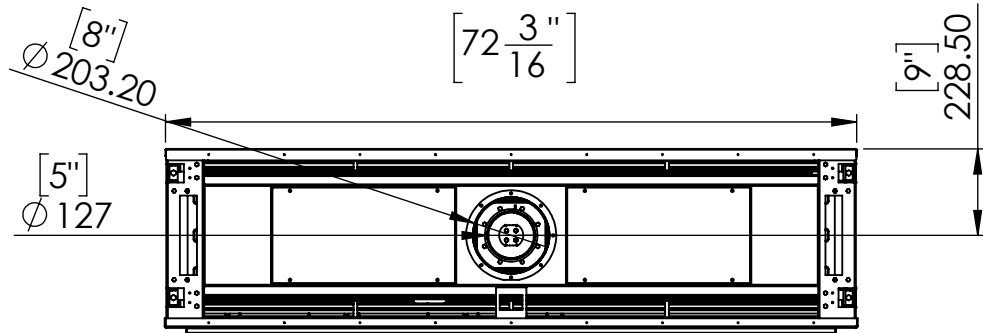

FLARE Front 70 - Commercial

Telescopic legs ranges (from bottom of glass): 10"-19"