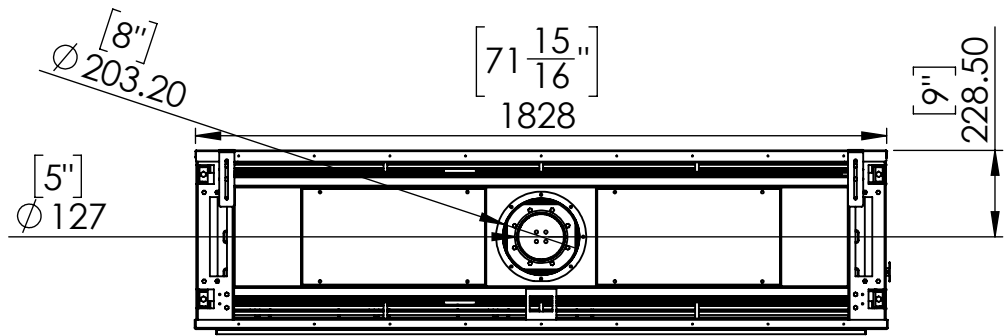

# FLARE Front 70 EH-Commercial

Telescopic legs ranges (from bottom of glass): 10"-19"