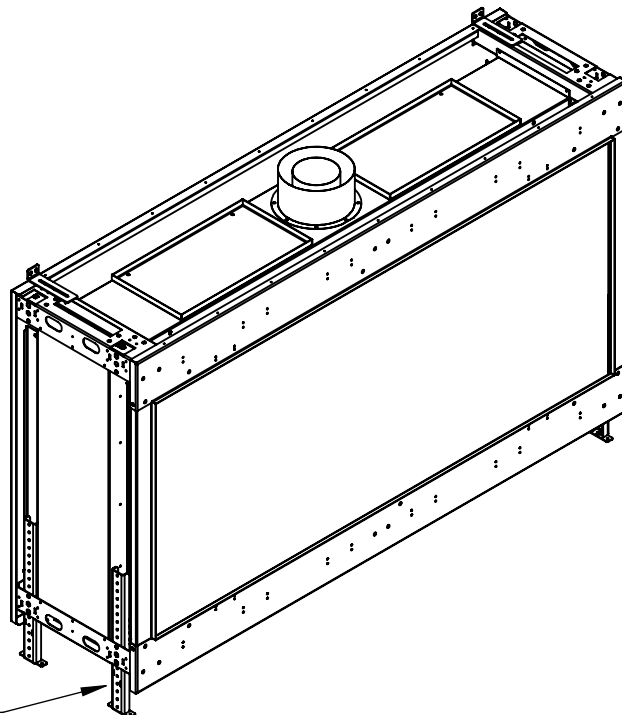

FLARE Front 70 EH-Commercial

Telescopic legs ranges (from bottom of glass): 10"-19"