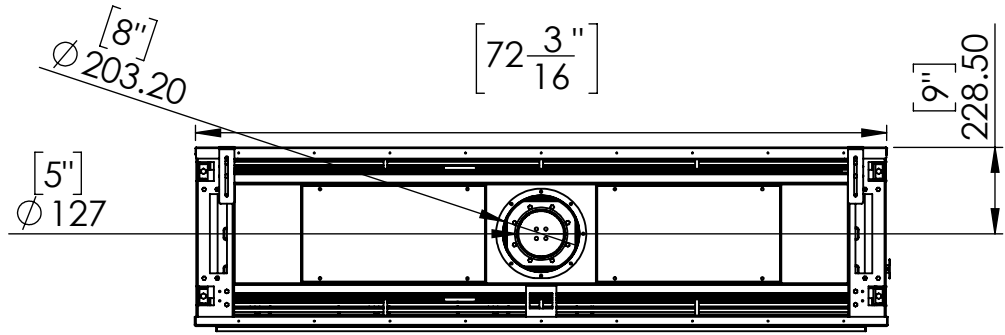

FLARE Front 70 EH-Commercial

Telescopic legs ranges (from bottom of glass): 10"-19"