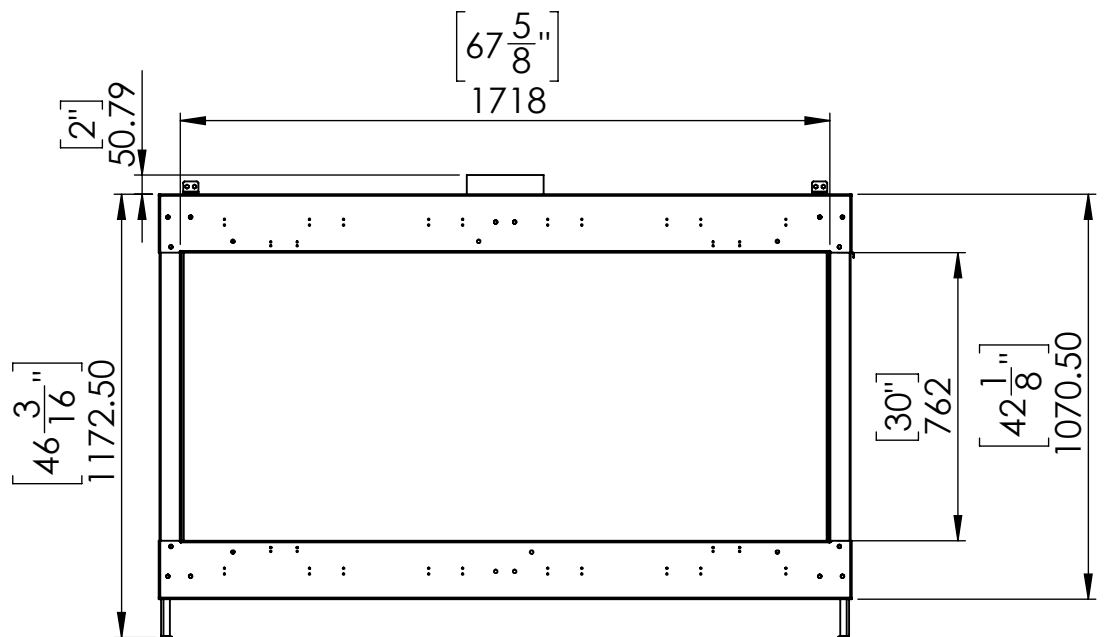

# FLARE Front 70 EH-Commercial

Telescopic legs ranges (from bottom of glass): 10"-19"