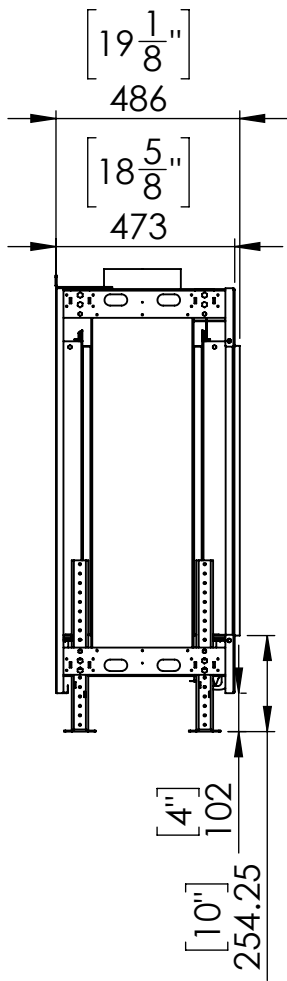

# FLARE Front 70 EH-Commercial

Telescopic legs ranges (from bottom of glass): 10"-19"