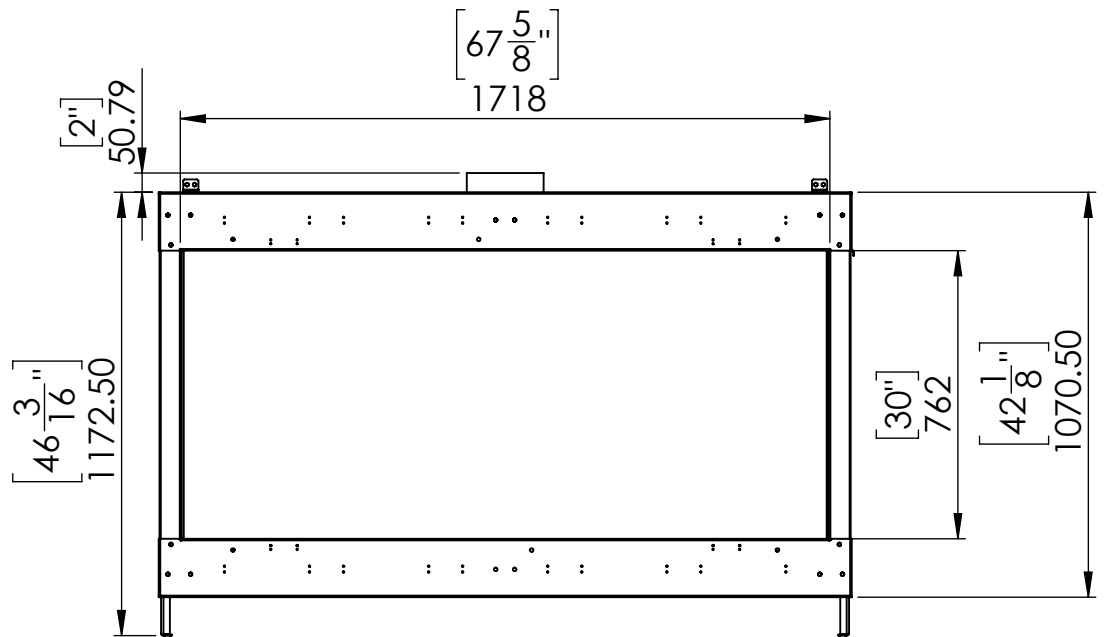

FLARE Front 70 EH-Commercial

Telescopic legs ranges (from bottom of glass): 10"-19"