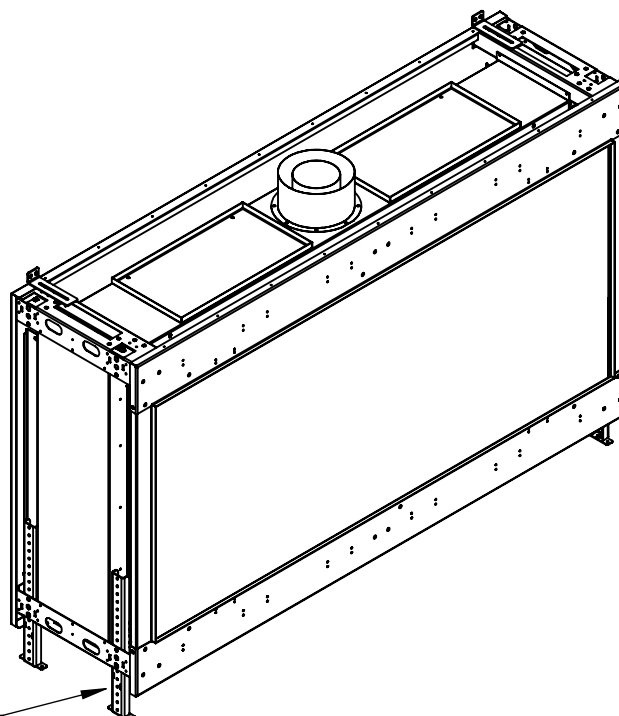

# FLARE Front 70 EH-Commercial

Telescopic legs ranges (from bottom of glass): 10"-19"