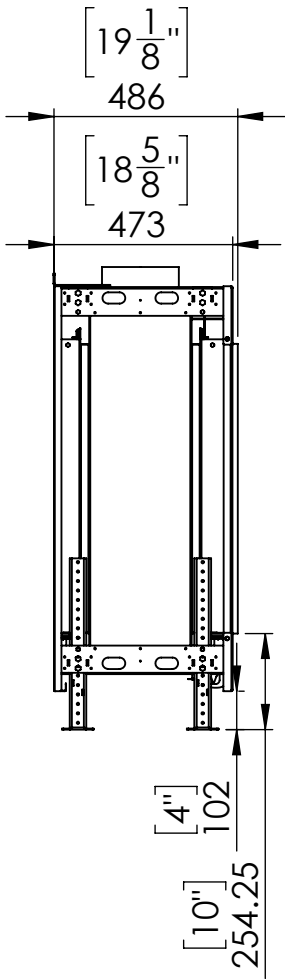

FLARE Front 70 EH-Commercial

Telescopic legs ranges (from bottom of glass): 10"-19"