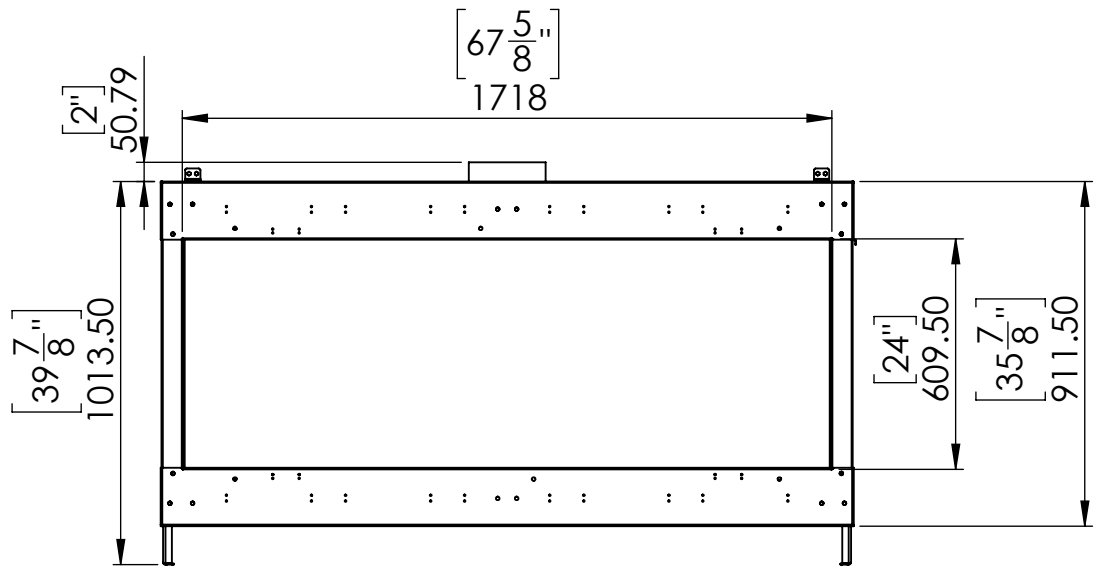

FLARE Front 70 H-Commercial

Telescopic legs ranges (from bottom of glass): 10"-19"