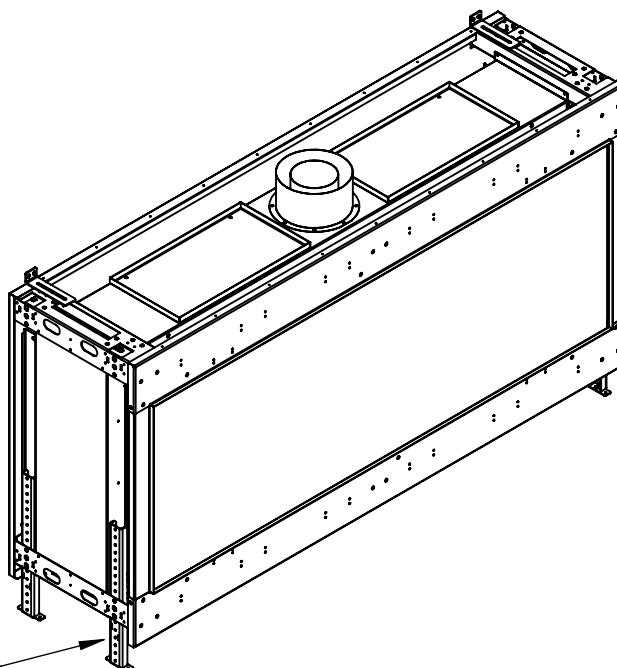

FLARE Front 70 H-Commercial

Telescopic legs ranges (from bottom of glass): 10"-19"