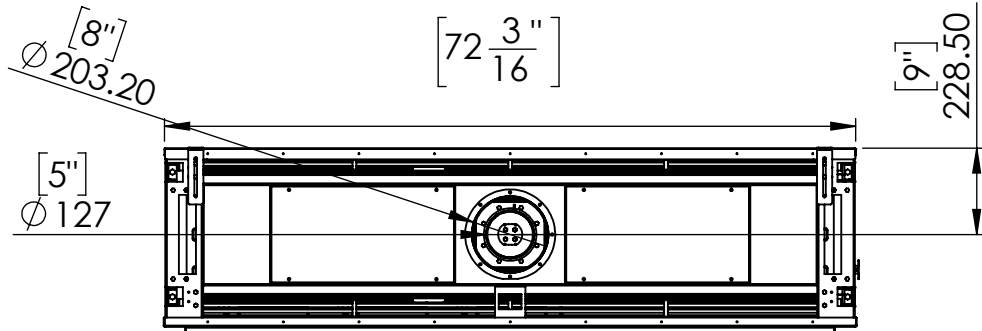

FLARE Front 70 H-Commercial

Telescopic legs ranges (from bottom of glass): 10"-19"