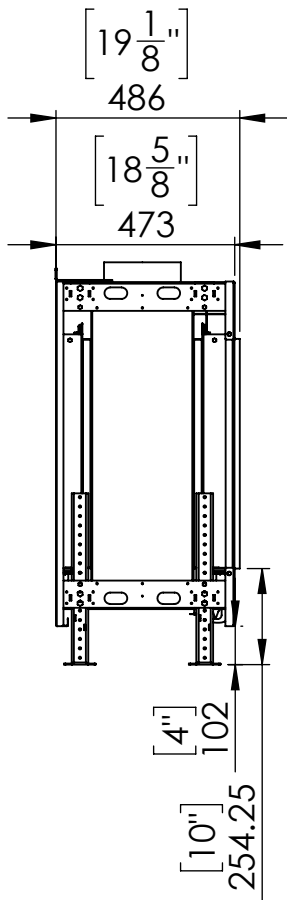

FLARE Front 70 H-Commercial

Telescopic legs ranges (from bottom of glass): 10"-19"