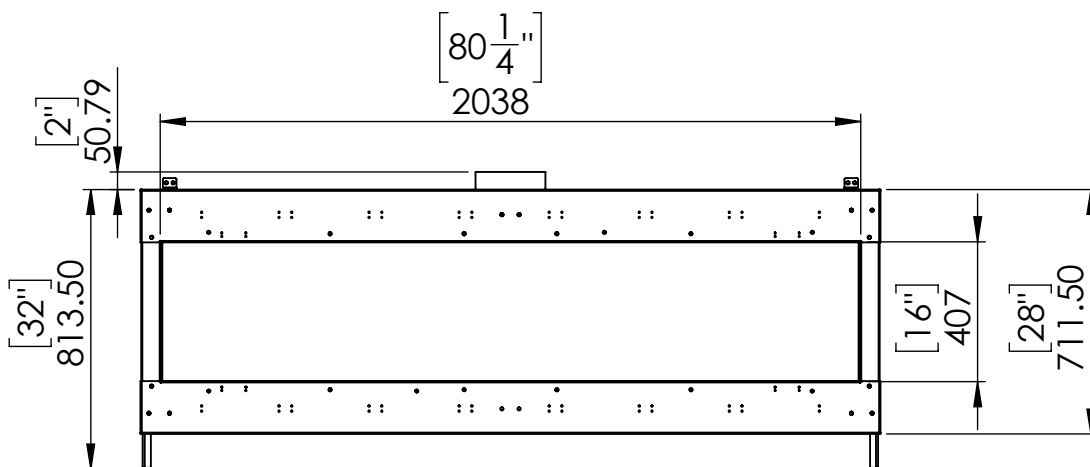

FLARE Front 80 - Commercial

Telescopic Leg Range
From bottom of glass: 10"-19"