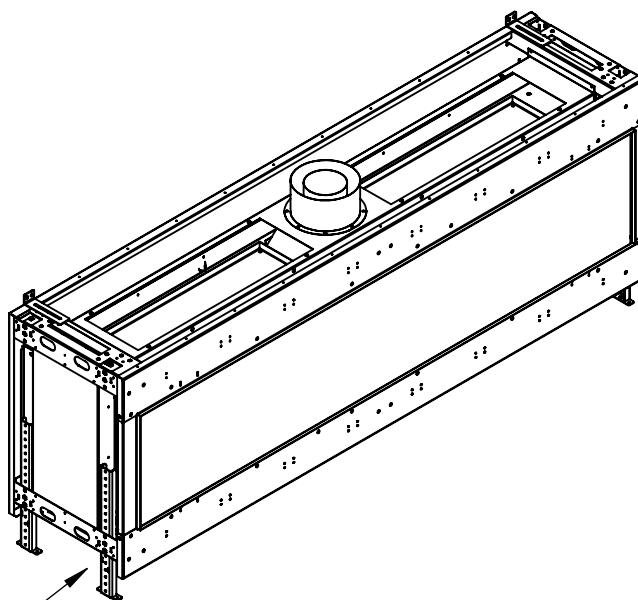

FLARE Front 80 - Commercial

Telescopic Leg Range
From bottom of glass: 10"-19"