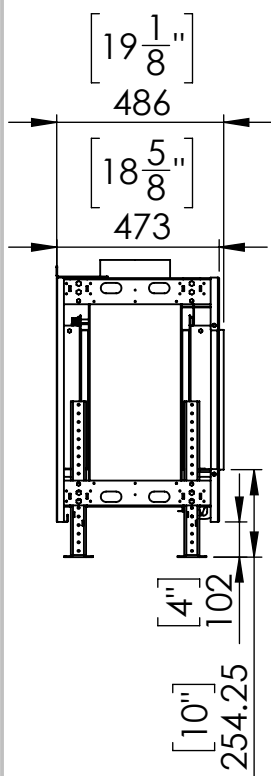

FLARE Front 80 - Commercial

Telescopic Leg Range
From bottom of glass: 10"-19"