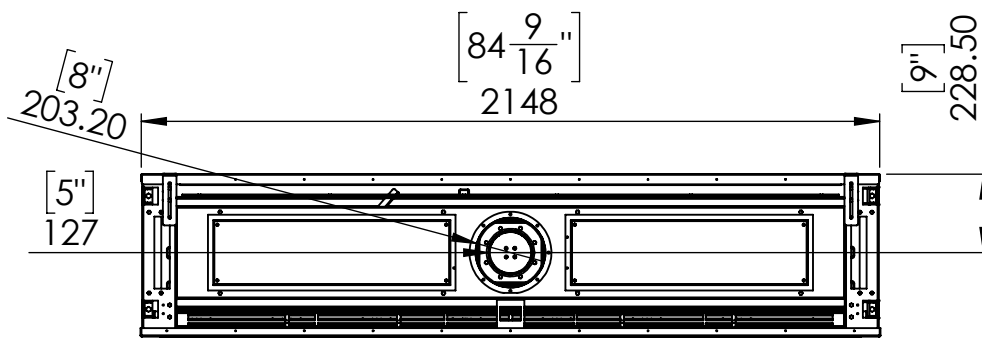

FLARE Front 80 - Commercial

Telescopic Leg Range
From bottom of glass: 10"-19"