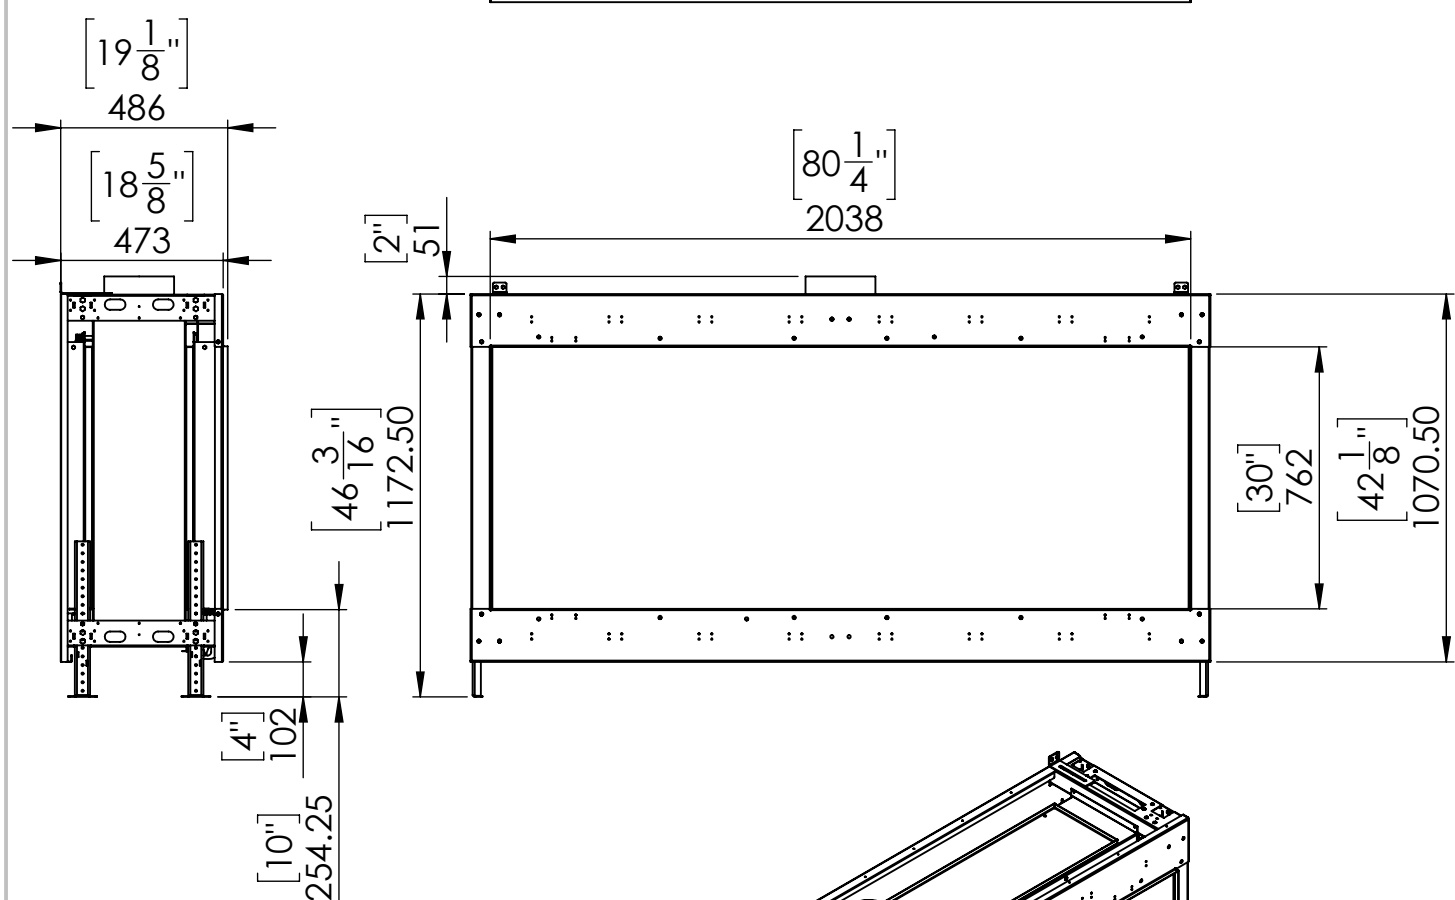

FLARE Front 80 EH-Commercial

Telescopic Leg Range
From bottom of glass: 10"-19"