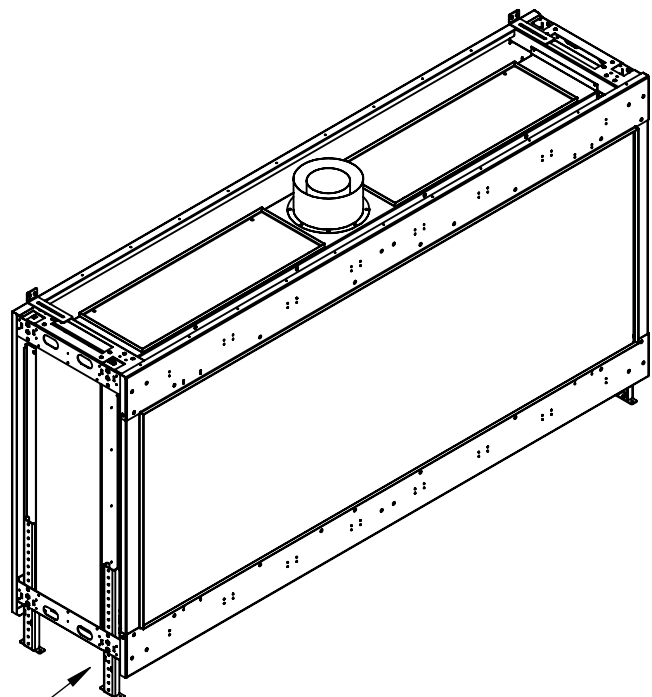

FLARE Front 80 EH-Commercial

Telescopic Leg Range
From bottom of glass: 10"-19"