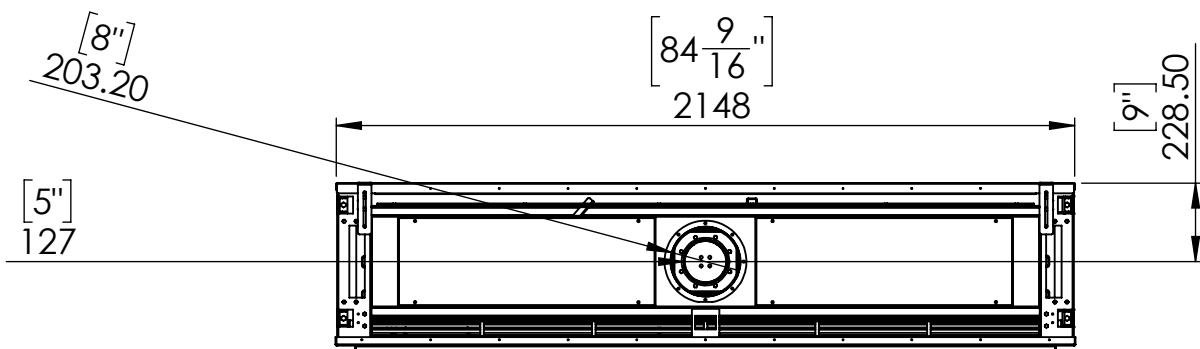

FLARE Front 80 EH-Commercial

Telescopic Leg Range
From bottom of glass: 10"-19"