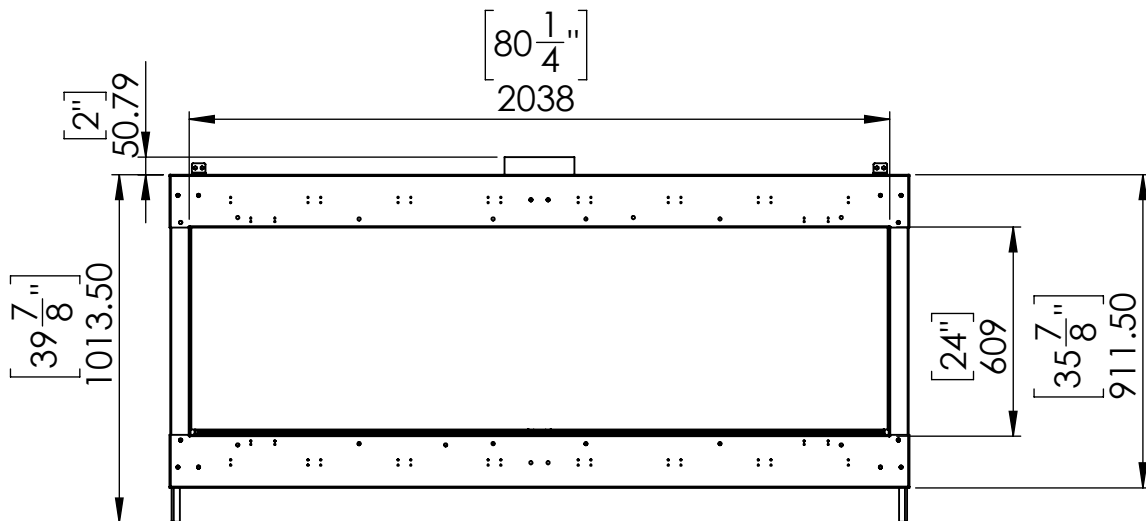

FLARE Front 80 H-Commercial

Telescopic Leg Range
From bottom of glass: 10"-19"