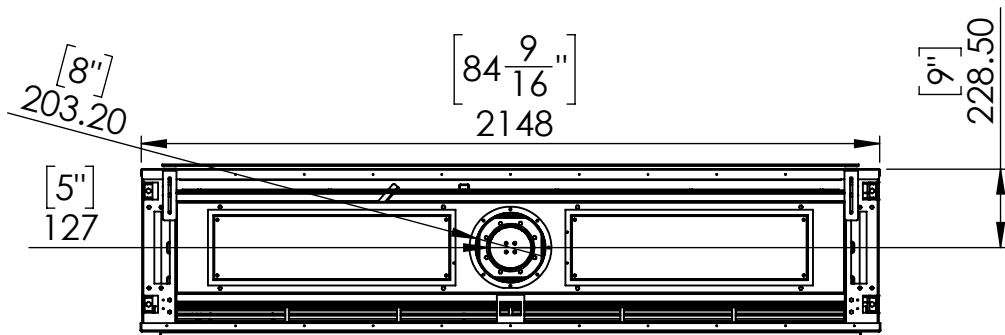

FLARE Front 80 H-Commercial

Telescopic Leg Range
From bottom of glass: 10"-19"