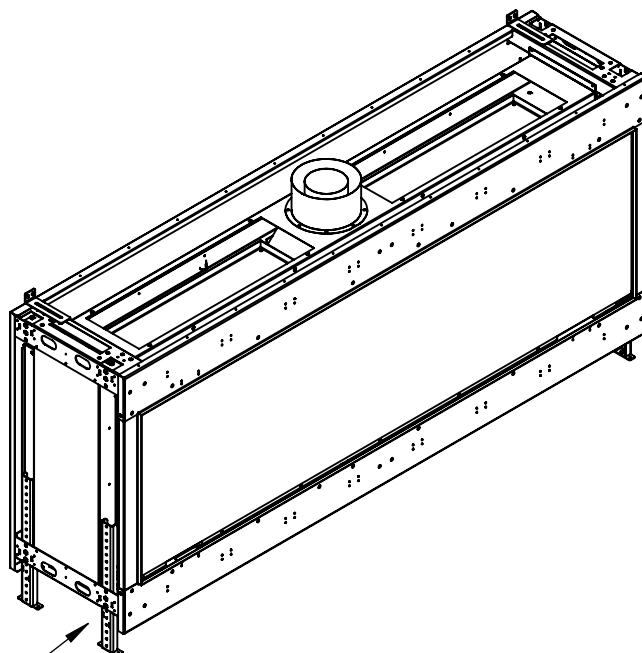

FLARE Front 80 H-Commercial

Telescopic Leg Range
From bottom of glass: 10"-19"