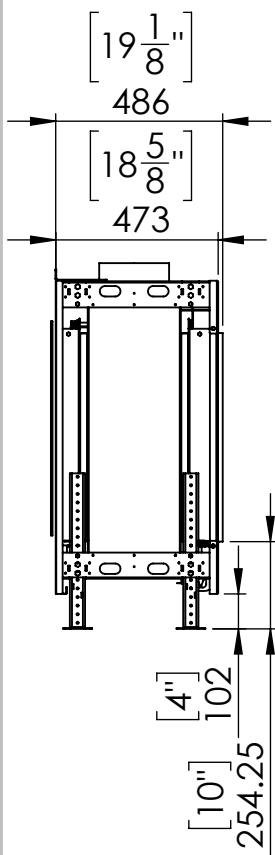

FLARE Front 80 H-Commercial

Telescopic Leg Range
From bottom of glass: 10"-19"