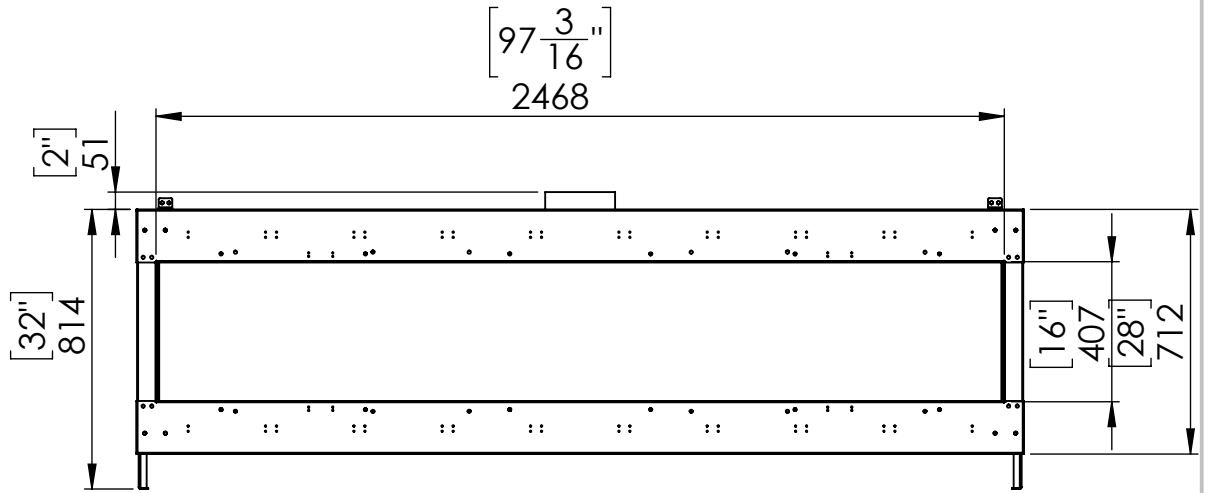

FLARE See Through 100 - Commercial

Telescopic Leg Range
From bottom of glass: 10"-19"