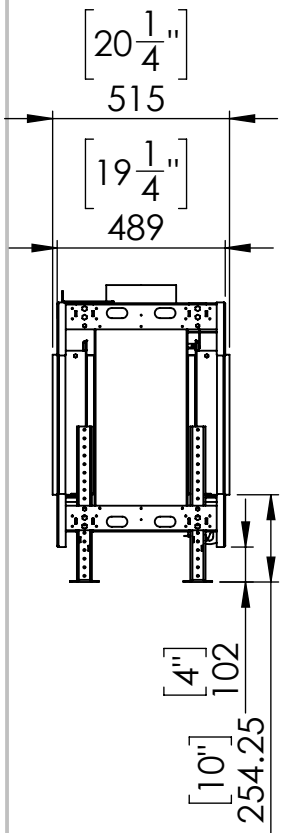

FLARE See Through 100 - Commercial

Telescopic Leg Range
From bottom of glass: 10"-19"