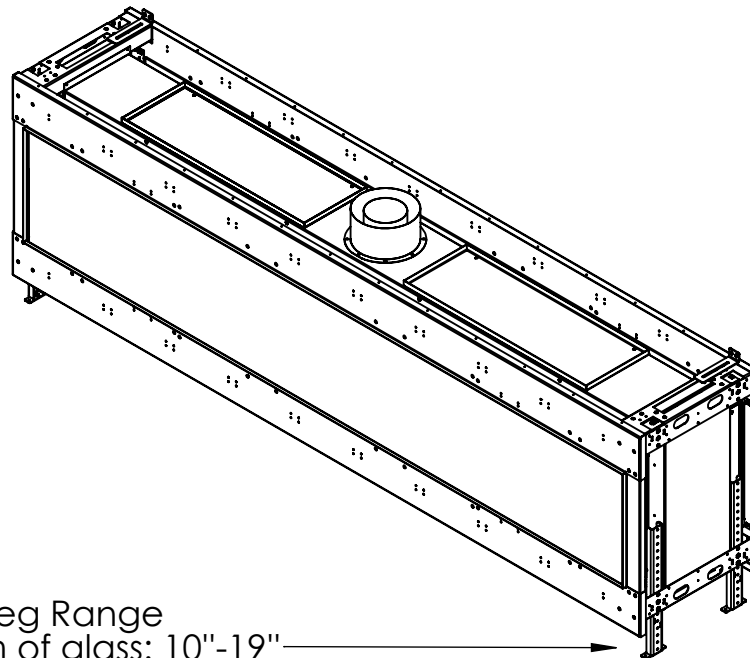

FLARE See Through 100 - Commercial

Telescopic Leg Range
From bottom of glass: 10"-19"