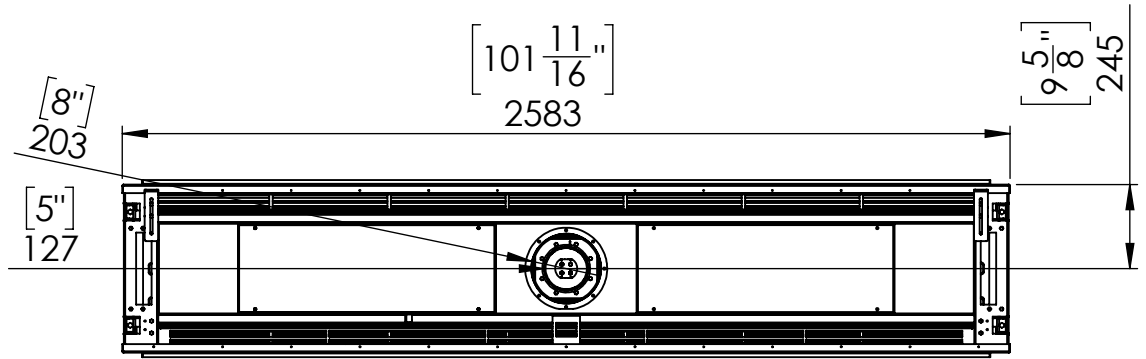

FLARE See Through 100 - Commercial

Telescopic Leg Range
From bottom of glass: 10"-19"