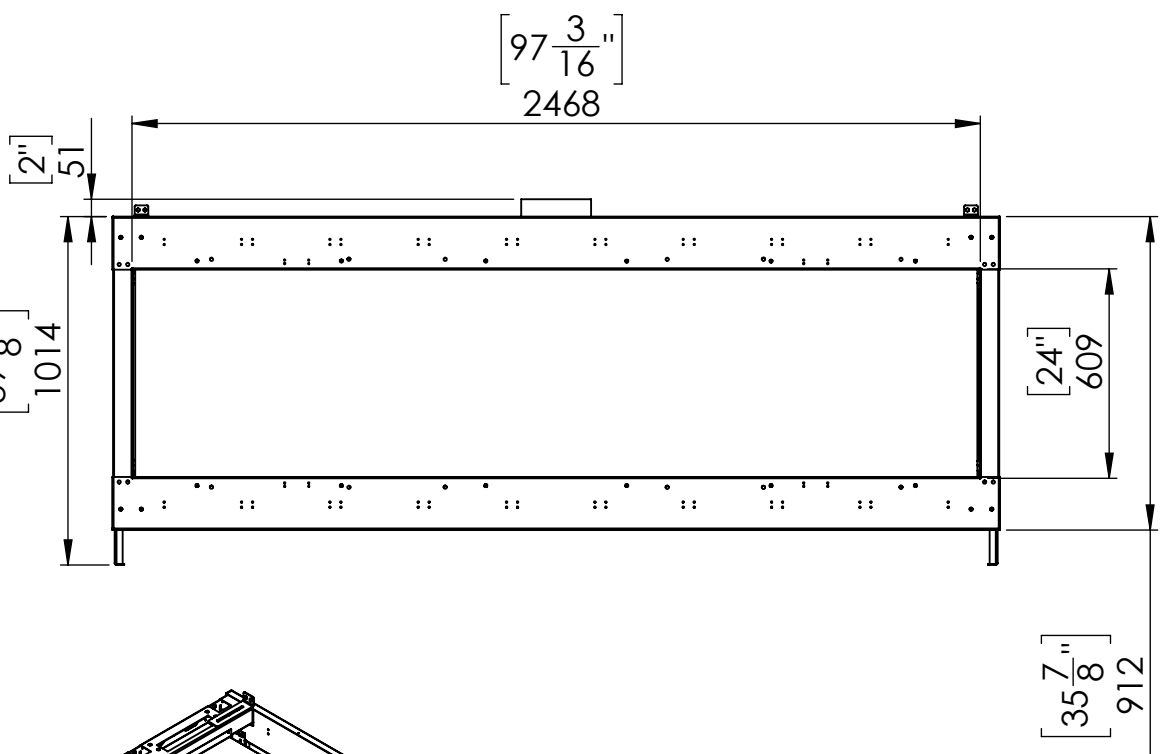

FLARE See Through 100 H-Commercial

Telescopic Leg Range
From bottom of glass: 10"-19"