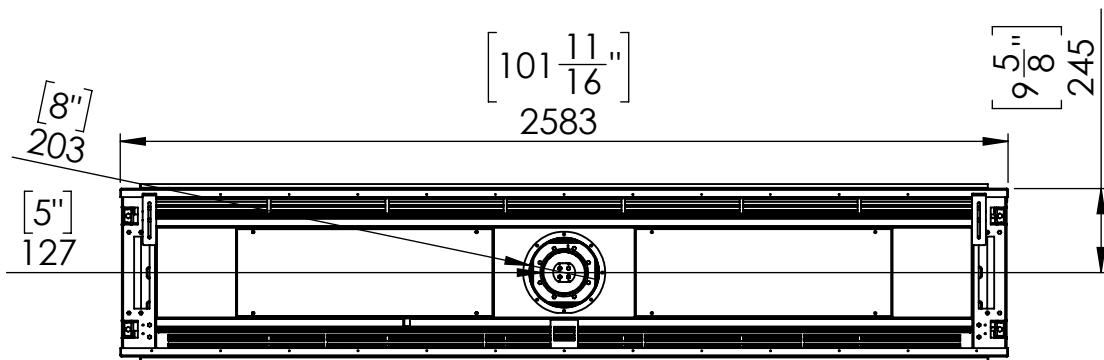

FLARE See Through 100 H-Commercial

Telescopic Leg Range
From bottom of glass: 10"-19"