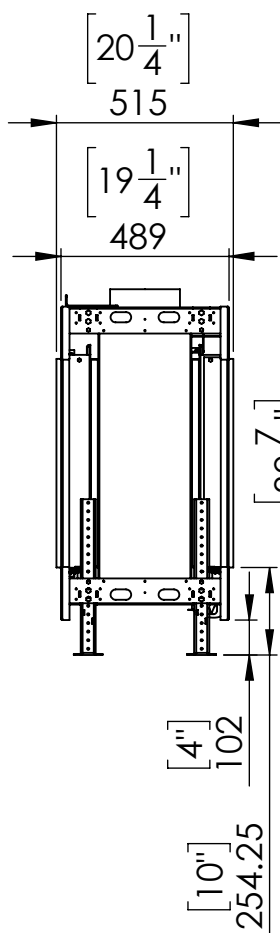

FLARE See Through 100 H-Commercial

Telescopic Leg Range
From bottom of glass: 10"-19"