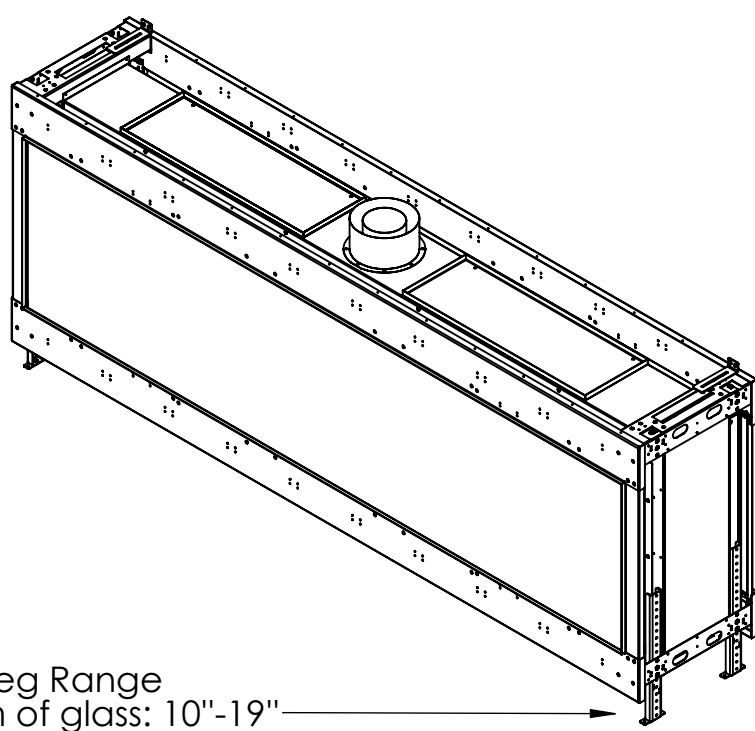

FLARE See Through 100 H-Commercial

Telescopic Leg Range
From bottom of glass: 10"-19"