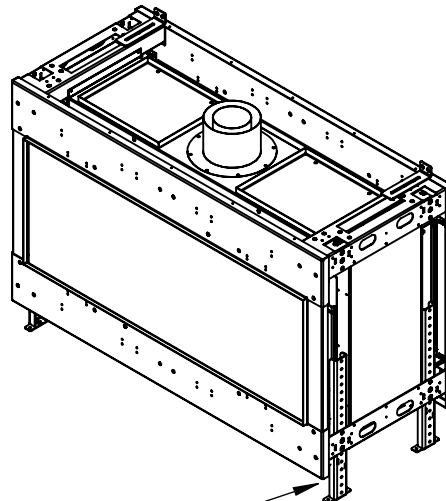

FLARE See Through 45 Commercial

Telescopic Leg Range
 From bottom of glass: 10"-19"