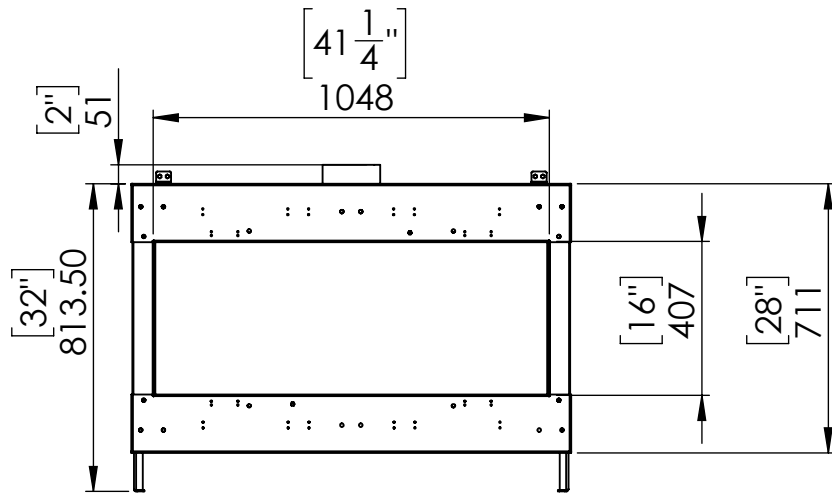

FLARE See Through 45 Commercial

Telescopic Leg Range
 From bottom of glass: 10"-19"