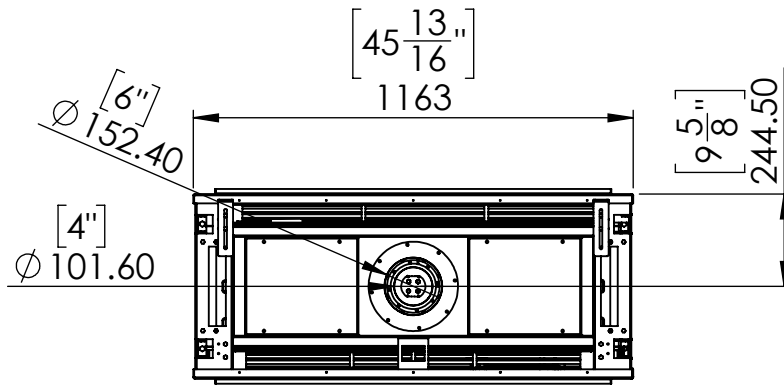

FLARE See Through 45 Commercial

Telescopic Leg Range
 From bottom of glass: 10"-19"