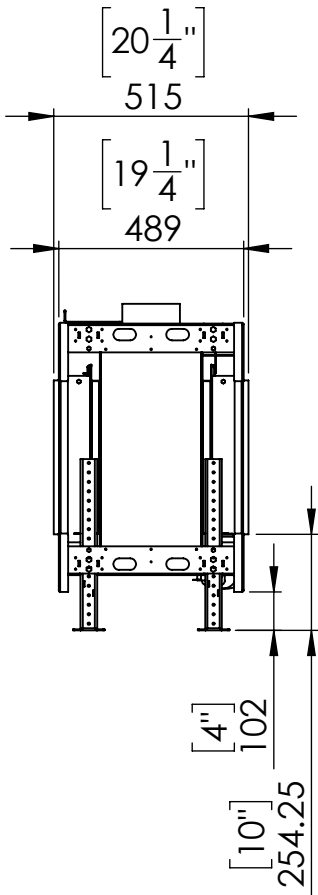

FLARE See Through 45 Commercial

Telescopic Leg Range
 From bottom of glass: 10"-19"