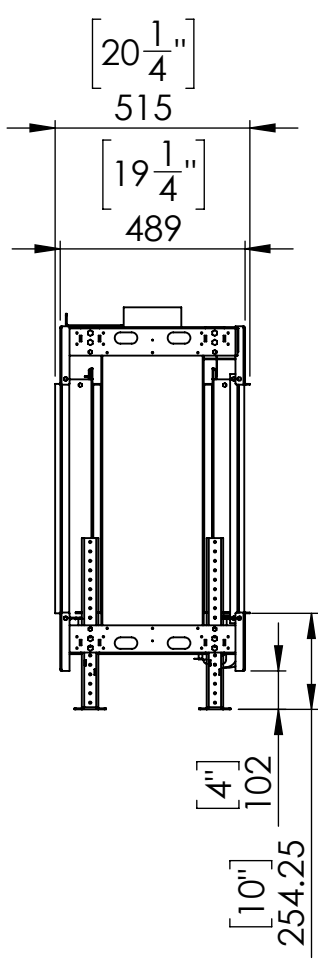

# FLARE See Through 45H Commercial

Telescopic Leg Range  
From bottom of glass: 10"-19"