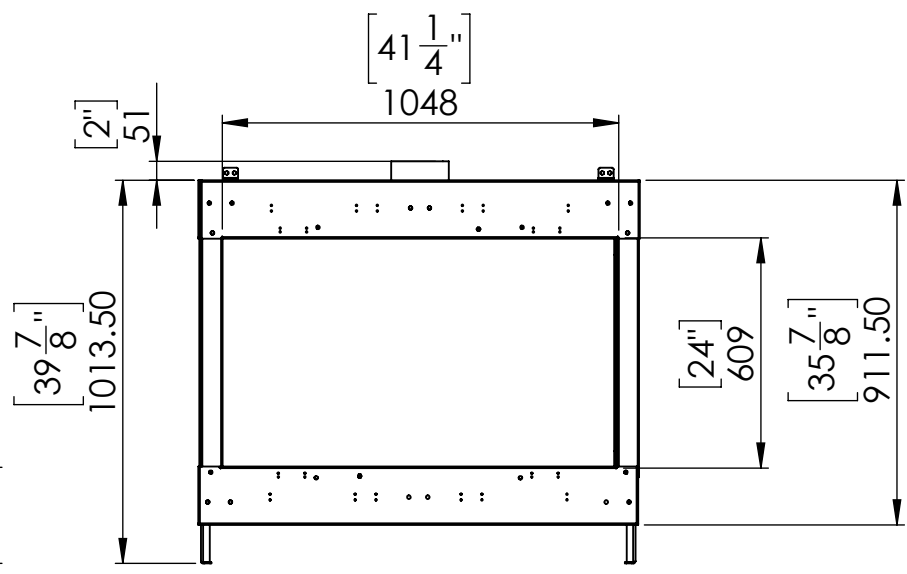

# FLARE See Through 45H Commercial

Telescopic Leg Range  
From bottom of glass: 10"-19"