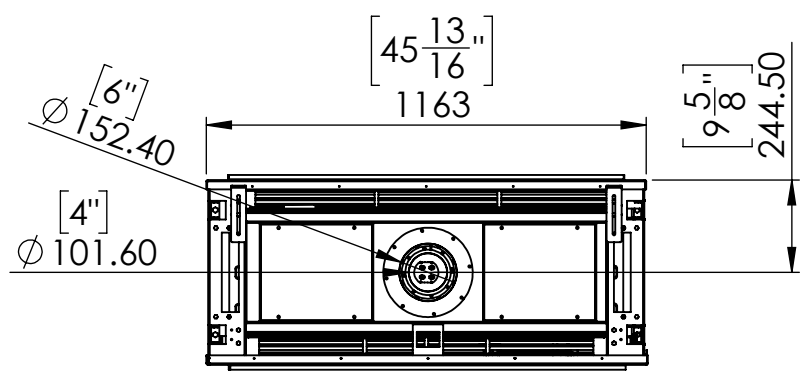

# FLARE See Through 45H Commercial

Telescopic Leg Range  
From bottom of glass: 10"-19"