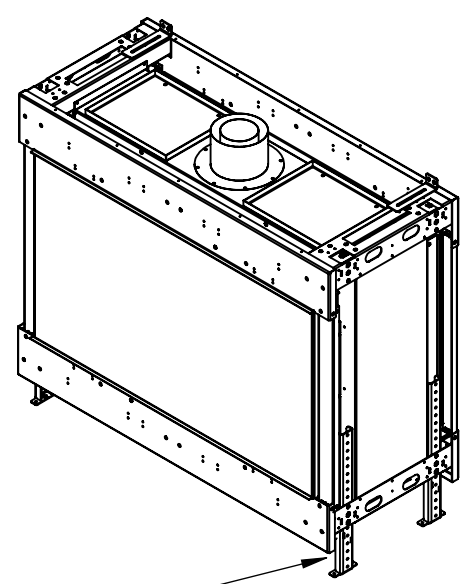

# FLARE See Through 45H Commercial

Telescopic Leg Range  
From bottom of glass: 10"-19"