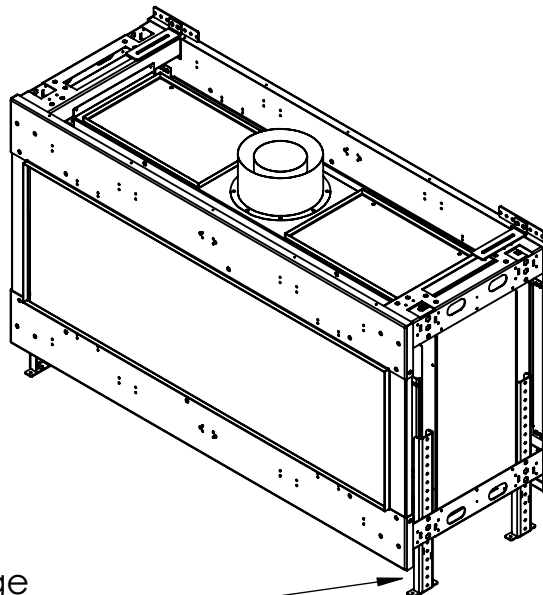

Flare See Through 50-Commercial

Telescopic Leg Range
From bottom of glass: 10"-19"