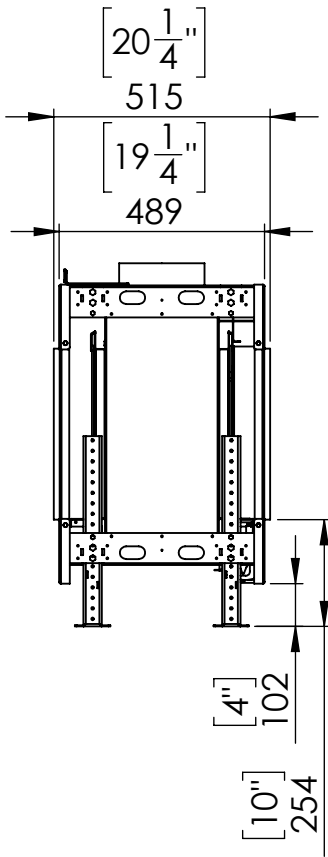

Flare See Through 50-Commercial

Telescopic Leg Range
From bottom of glass: 10"-19"