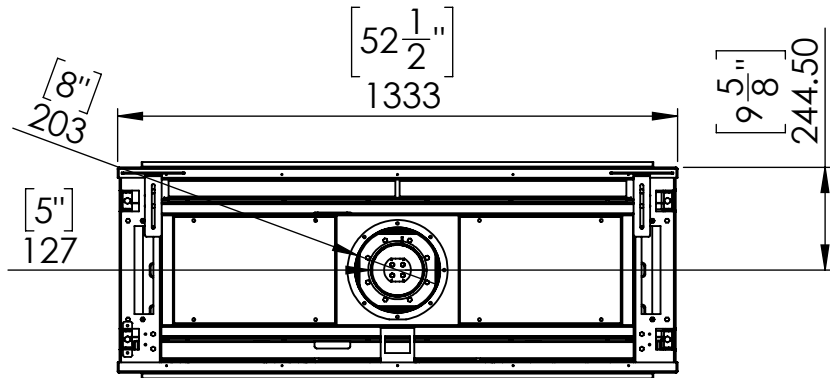

Flare See Through 50-Commercial

Telescopic Leg Range
From bottom of glass: 10"-19"