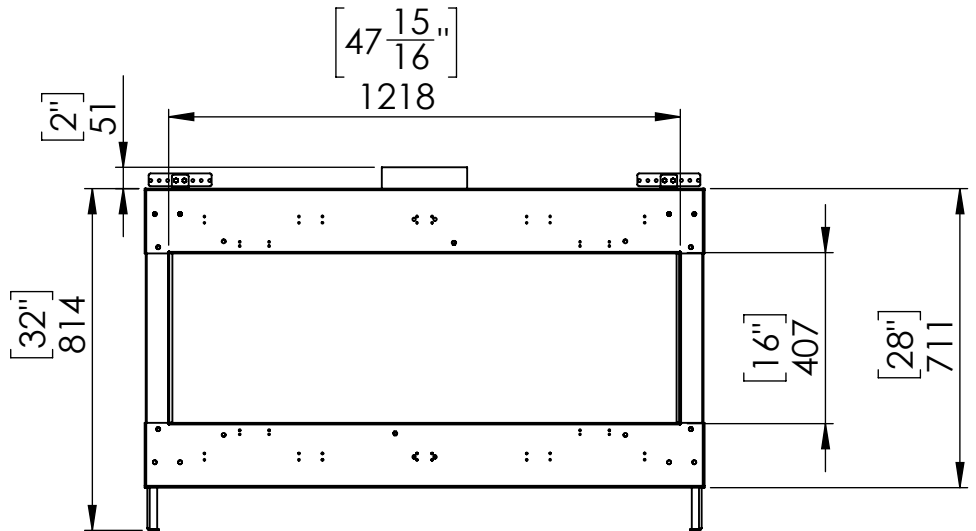

Flare See Through 50-Commercial

Telescopic Leg Range
From bottom of glass: 10"-19"