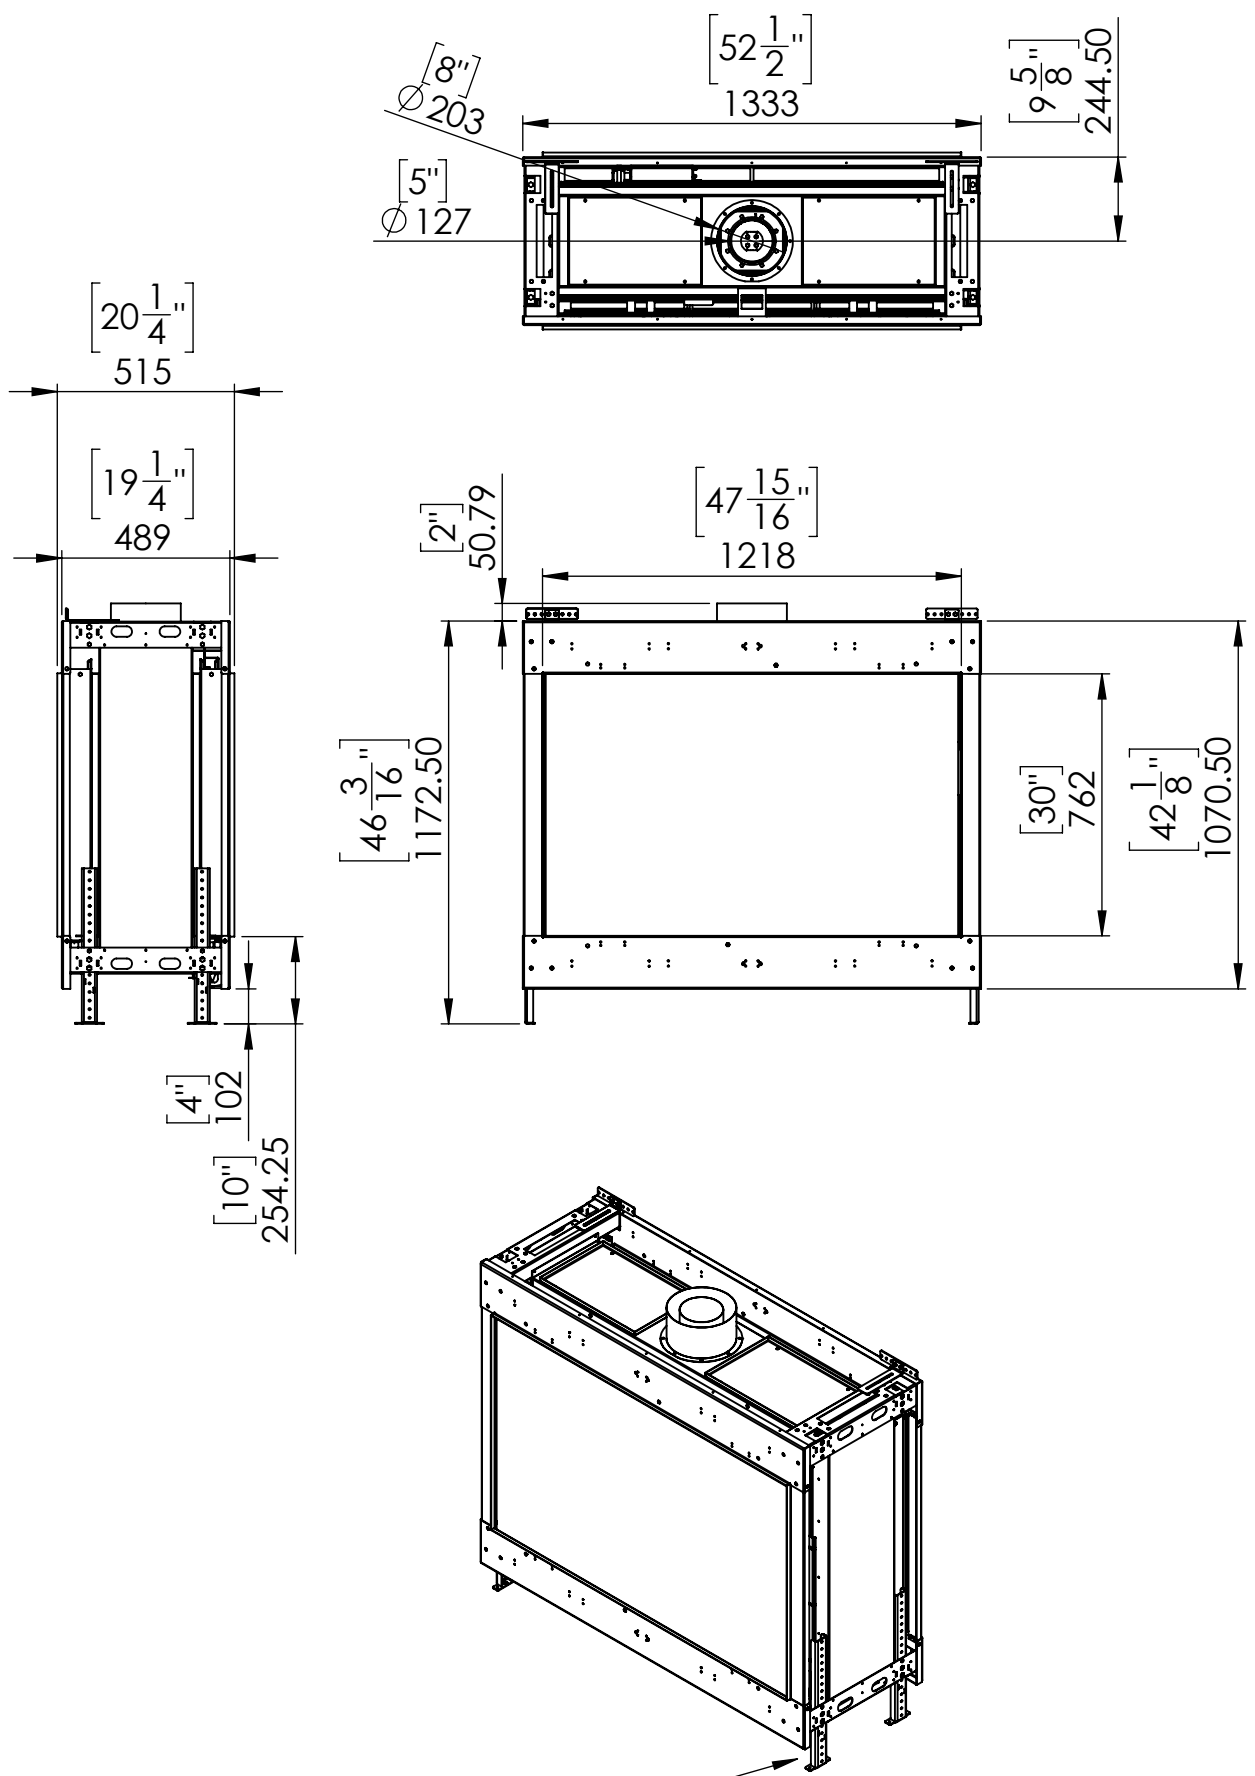

FLARE See Through 50 EH-Commercial

Telescopic Leg Range
From bottom of glass: 10"-19"