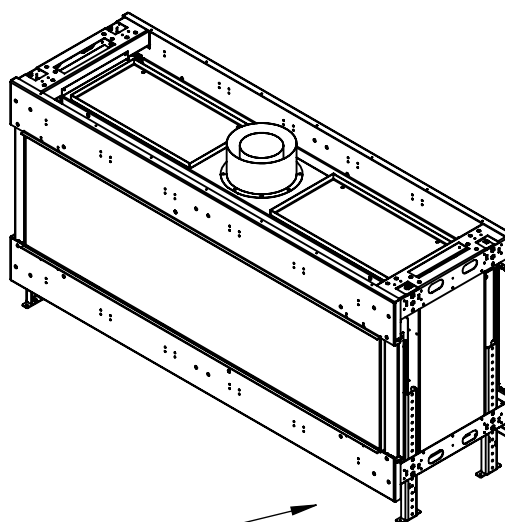

# FLARE See Through 60 - Commercial

Telescopic Leg Range  
From bottom of glass: 10"-19"