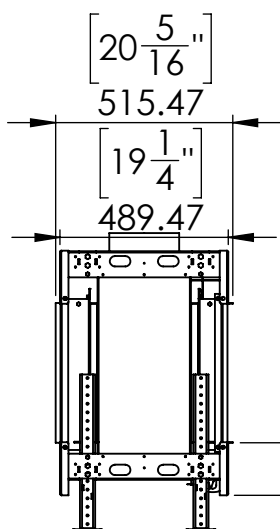

# FLARE See Through 60 - Commercial

Telescopic Leg Range  
From bottom of glass: 10"-19"