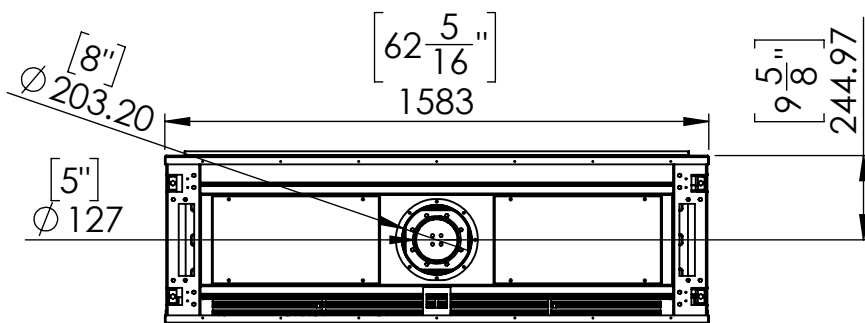

# FLARE See Through 60 - Commercial

Telescopic Leg Range  
From bottom of glass: 10"-19"