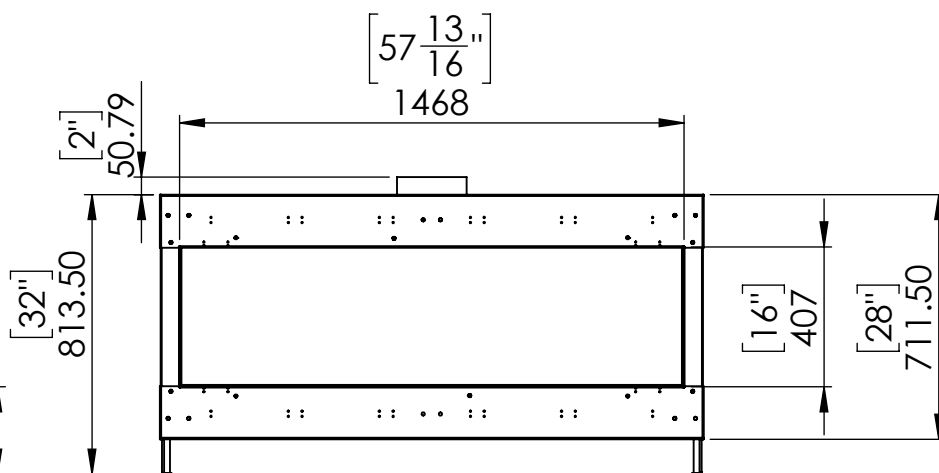

# FLARE See Through 60 - Commercial

Telescopic Leg Range  
From bottom of glass: 10"-19"