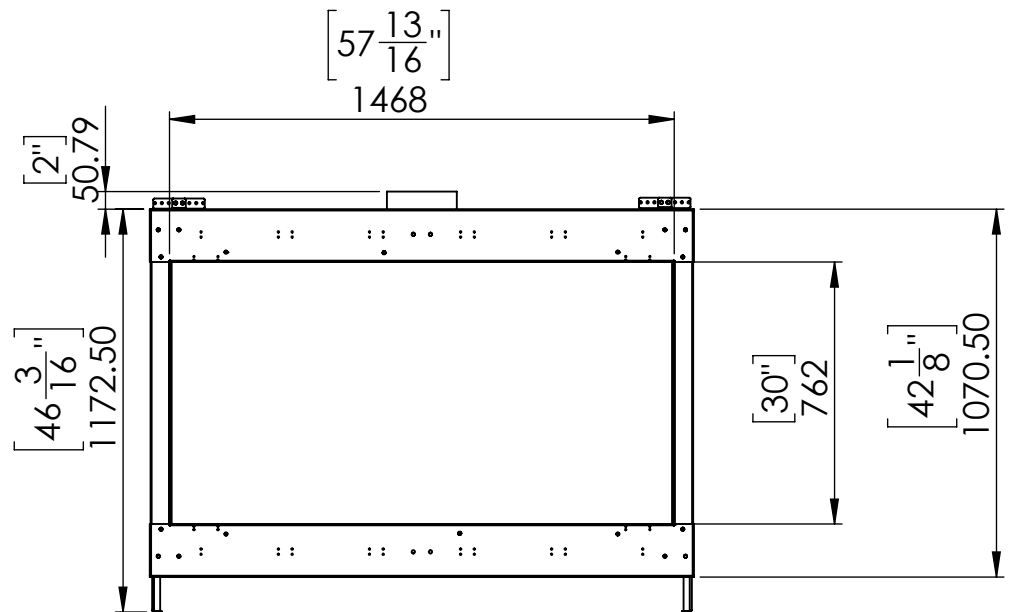

# FLARE See Through 60 EH-Commercial

Telescopic Leg Range  
From bottom of glass: 10"-19"