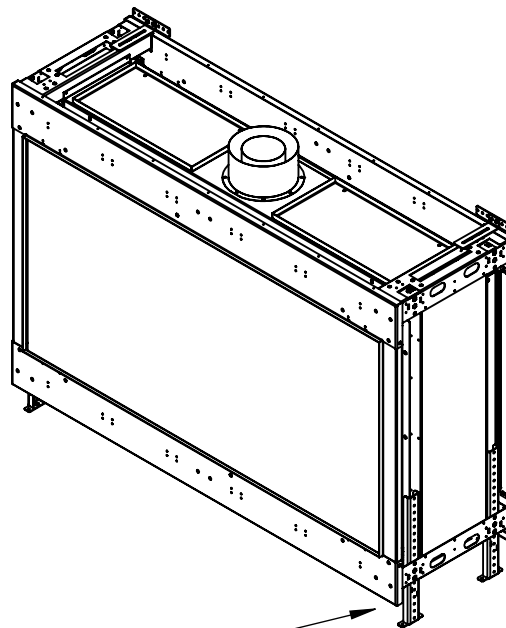

# FLARE See Through 60 EH-Commercial

Telescopic Leg Range  
From bottom of glass: 10"-19"