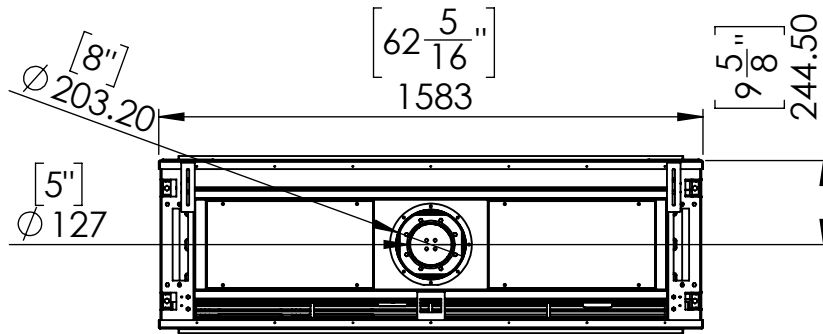

# FLARE See Through 60 EH-Commercial

Telescopic Leg Range  
From bottom of glass: 10"-19"