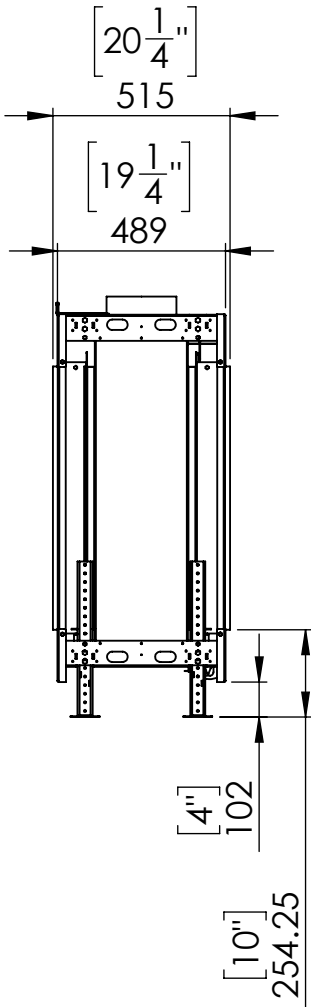

# FLARE See Through 60 EH-Commercial

Telescopic Leg Range  
From bottom of glass: 10"-19"