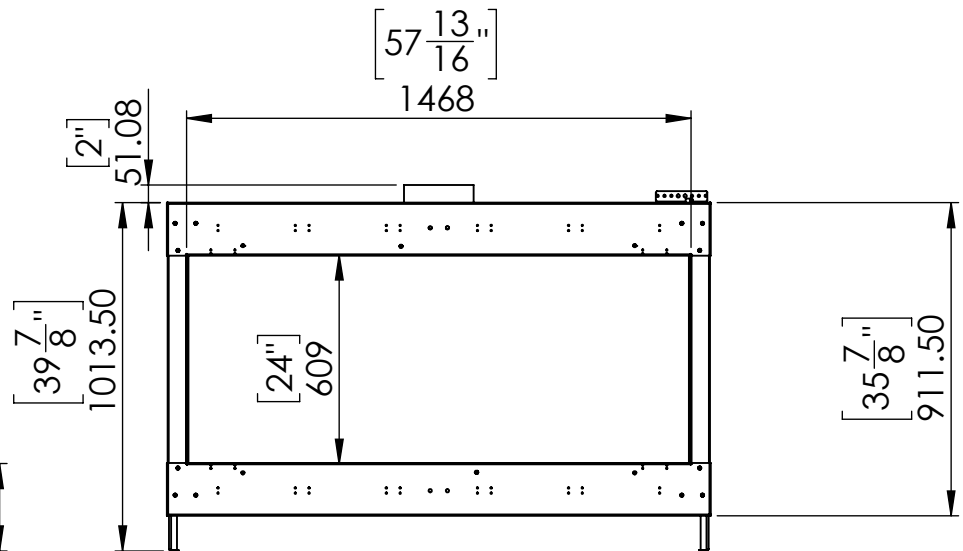

FLARE See Through 60 H-Commercial

Telescopic Leg Range
From bottom of glass: 10"-19"