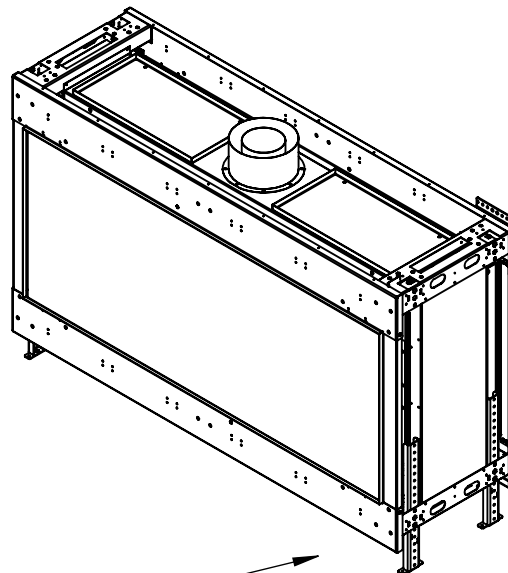

FLARE See Through 60 H-Commercial

Telescopic Leg Range
From bottom of glass: 10"-19"