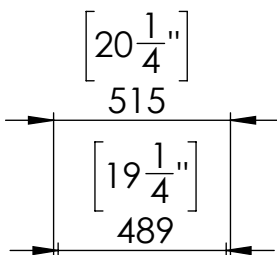

FLARE See Through 60 H-Commercial

Telescopic Leg Range
From bottom of glass: 10"-19"