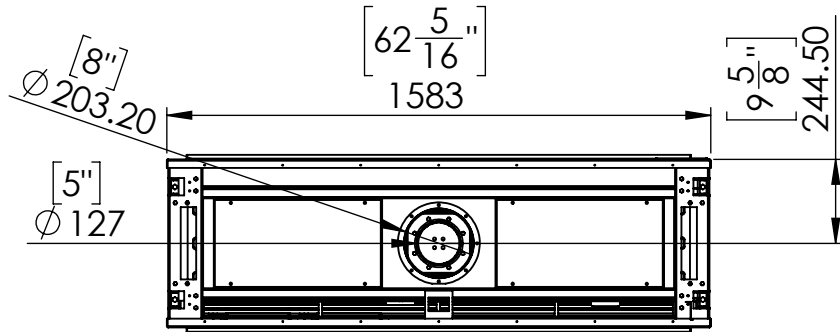

FLARE See Through 60 H-Commercial

Telescopic Leg Range
From bottom of glass: 10"-19"