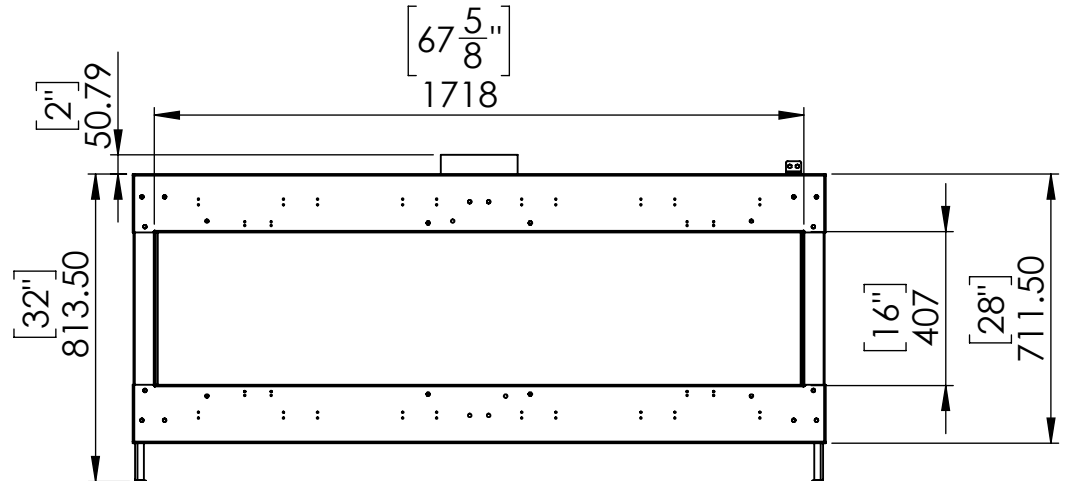

FLARE See Through 70 - Commercial

Telescopic legs ranges (from bottom of glass): 10"-19"