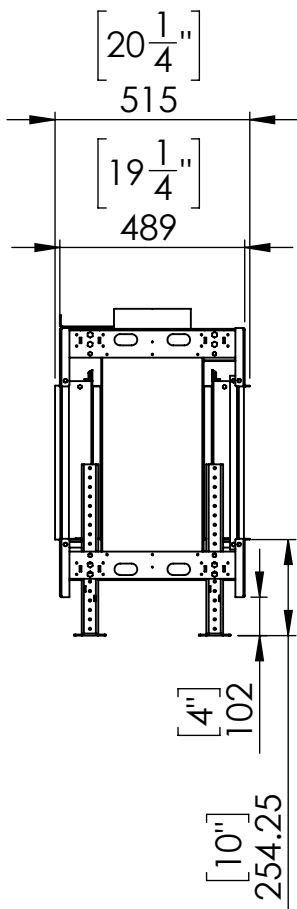

FLARE See Through 70 - Commercial

Telescopic legs ranges (from bottom of glass): 10"-19"