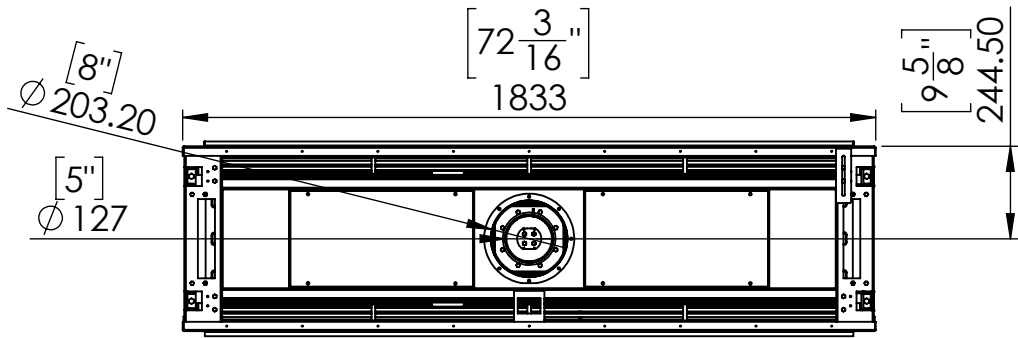

FLARE See Through 70 - Commercial

Telescopic legs ranges (from bottom of glass): 10"-19"