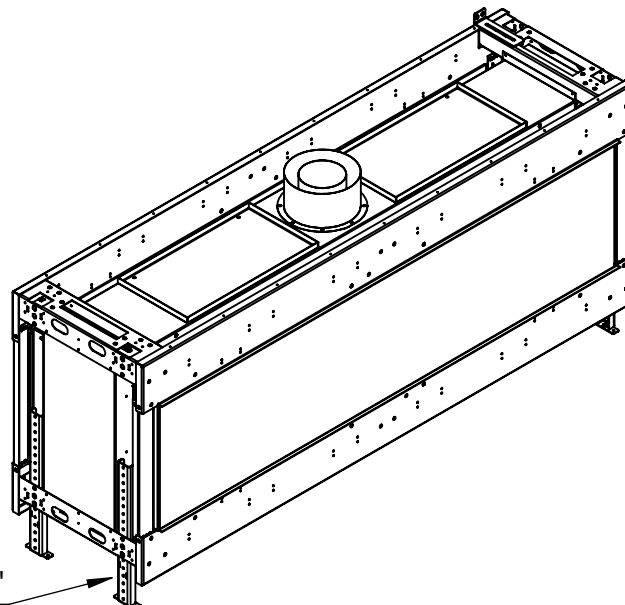

FLARE See Through 70 - Commercial

Telescopic legs ranges (from bottom of glass): 10"-19"