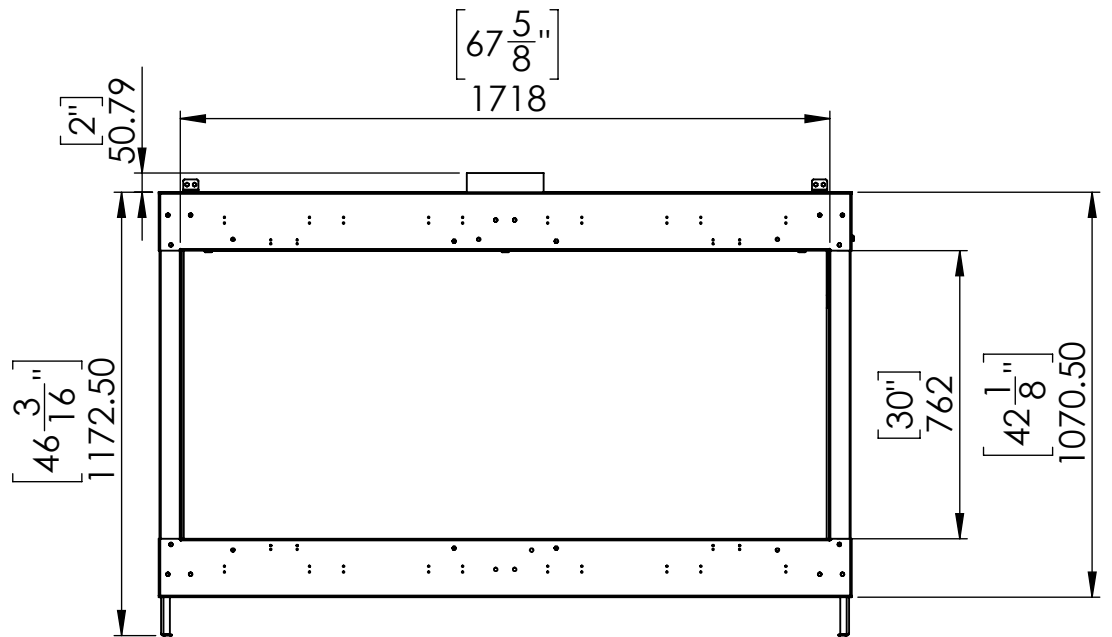

# FLARE See Through 70 EH-Commercial

Telescopic legs ranges (from bottom of glass): 10"-19"