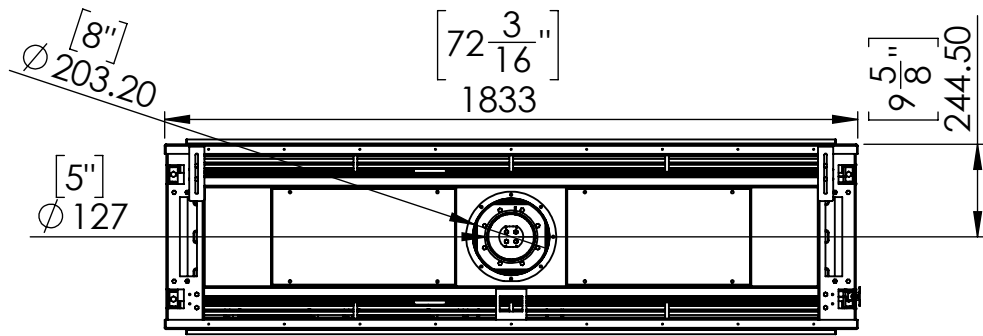

# FLARE See Through 70 EH-Commercial

Telescopic legs ranges (from bottom of glass): 10"-19"