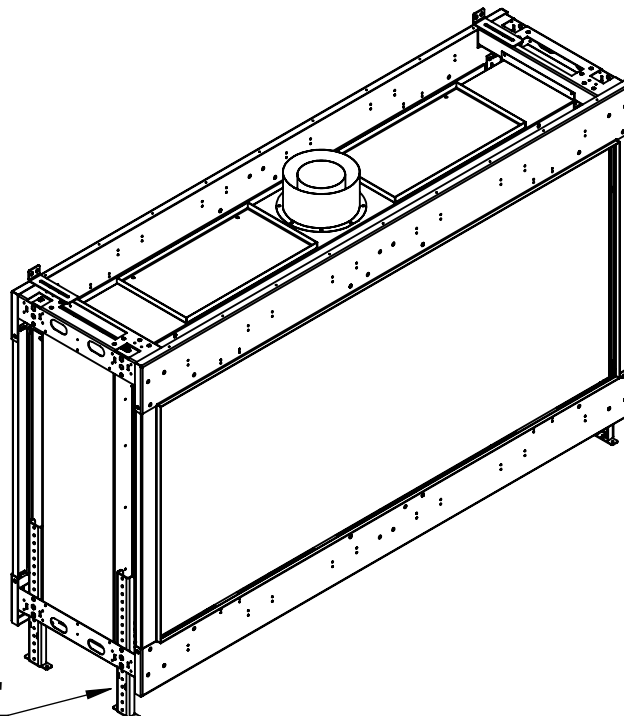

# FLARE See Through 70 EH-Commercial

Telescopic legs ranges (from bottom of glass): 10"-19"