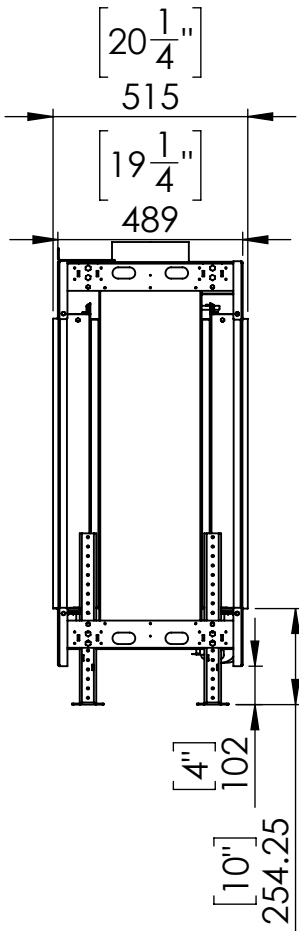

# FLARE See Through 70 EH-Commercial

Telescopic legs ranges (from bottom of glass): 10"-19"