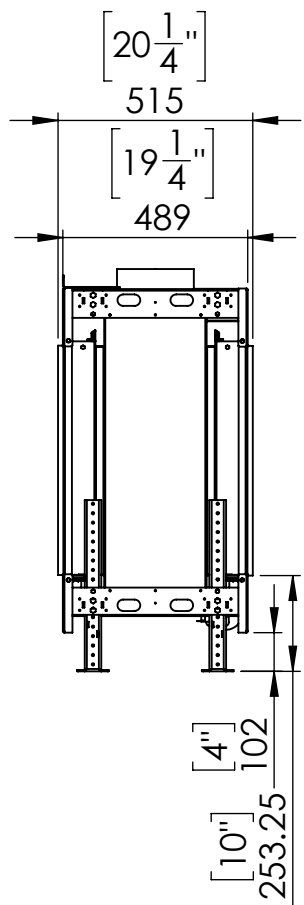

FLARE See Through 70 H-Commercial

Telescopic legs ranges (from bottom of glass): 10"-19"