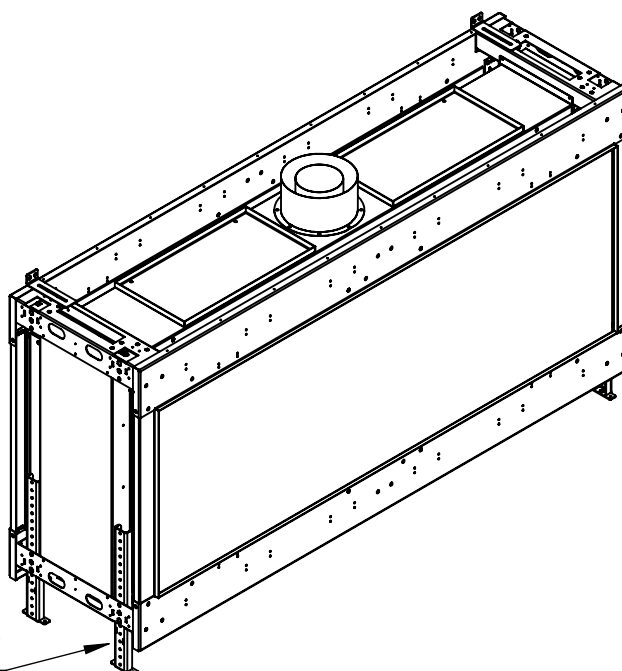

FLARE See Through 70 H-Commercial

Telescopic legs ranges (from bottom of glass): 10"-19"