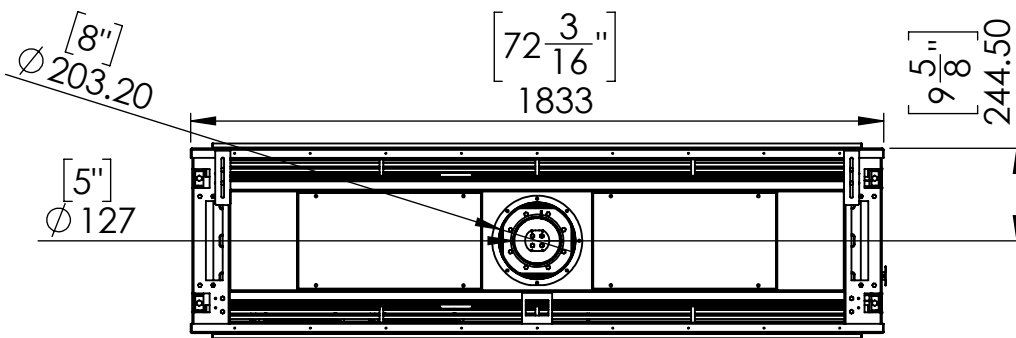

FLARE See Through 70 H-Commercial

Telescopic legs ranges (from bottom of glass): 10"-19"