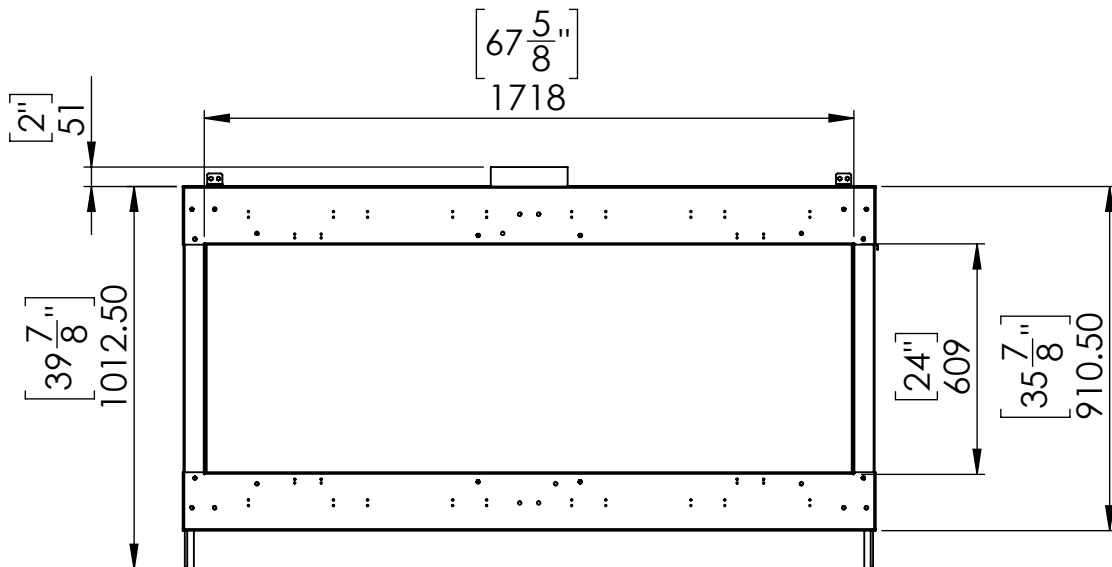

FLARE See Through 70 H-Commercial

Telescopic legs ranges (from bottom of glass): 10"-19"