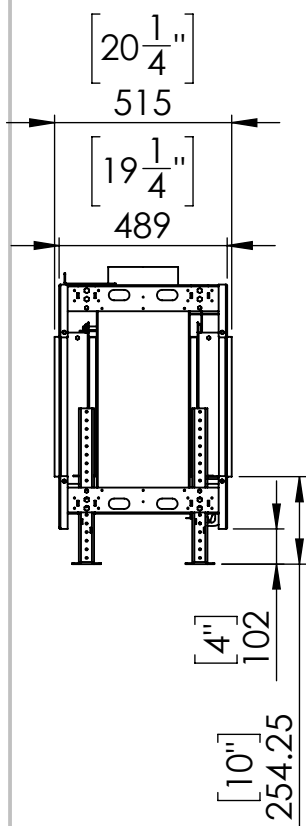

# FLARE See Through 80 - Commercial

Telescopic Leg Range  
From bottom of glass: 10"-19"