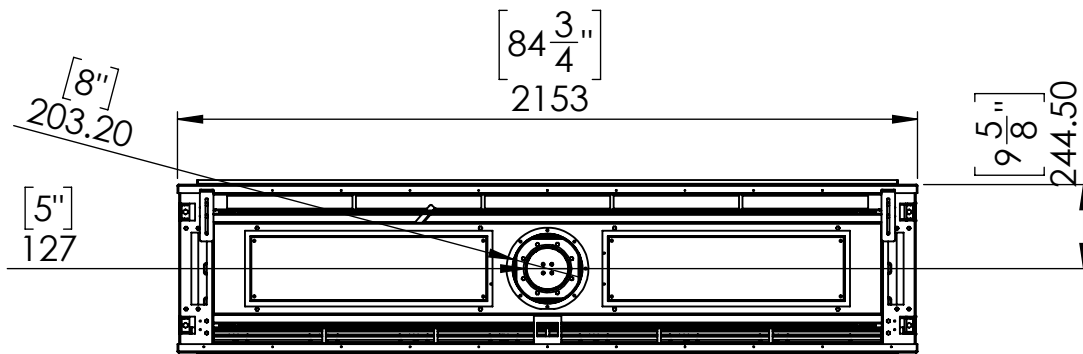

# FLARE See Through 80 - Commercial

Telescopic Leg Range  
From bottom of glass: 10"-19"