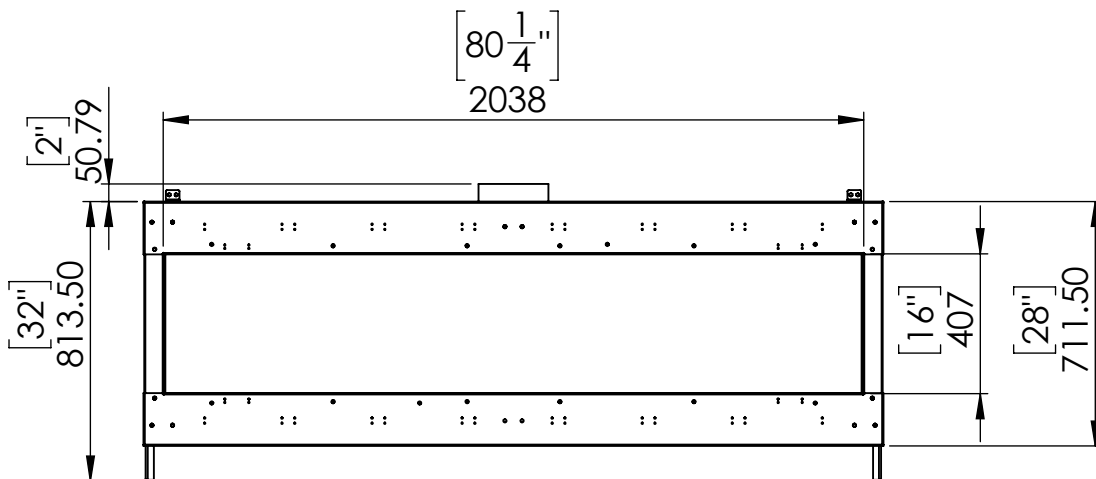

# FLARE See Through 80 - Commercial

Telescopic Leg Range  
From bottom of glass: 10"-19"