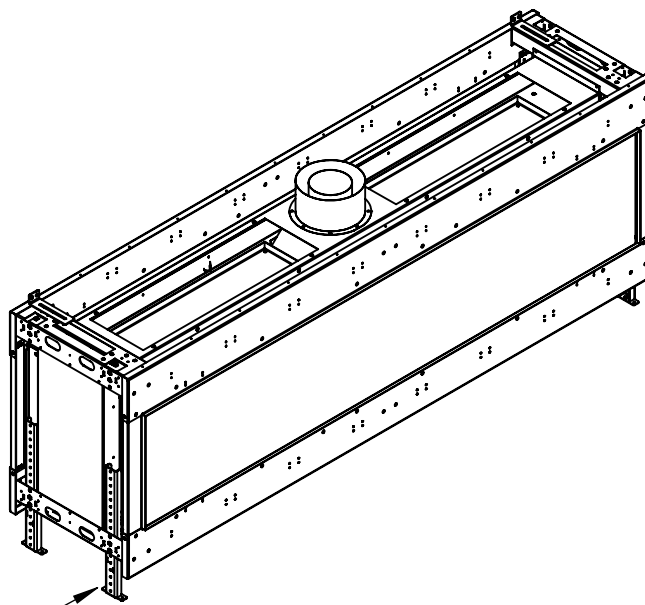

# FLARE See Through 80 - Commercial

Telescopic Leg Range  
From bottom of glass: 10"-19"