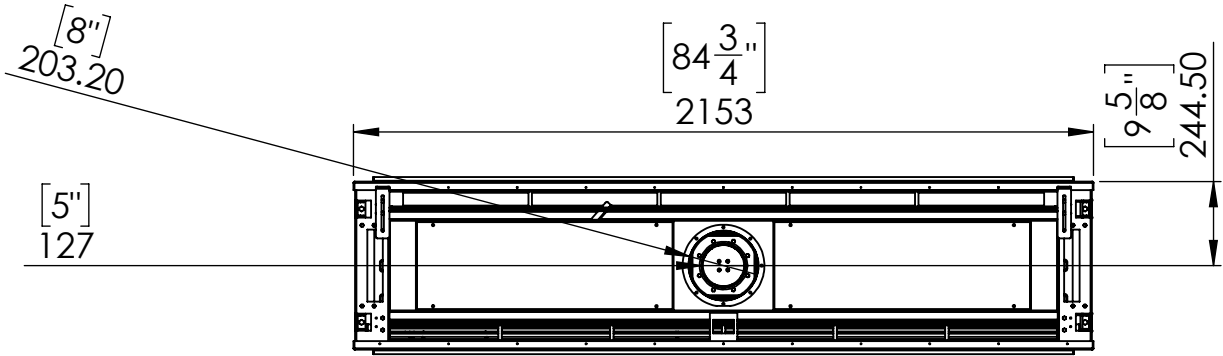

# FLARE See Through 80 EH-Commercial

Telescopic Leg Range  
From bottom of glass: 10"-19"