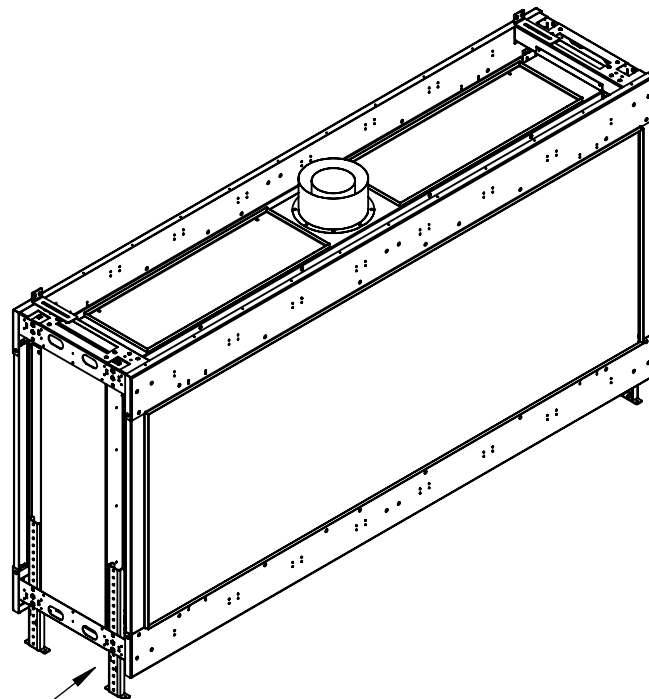

# FLARE See Through 80 EH-Commercial

Telescopic Leg Range  
From bottom of glass: 10"-19"