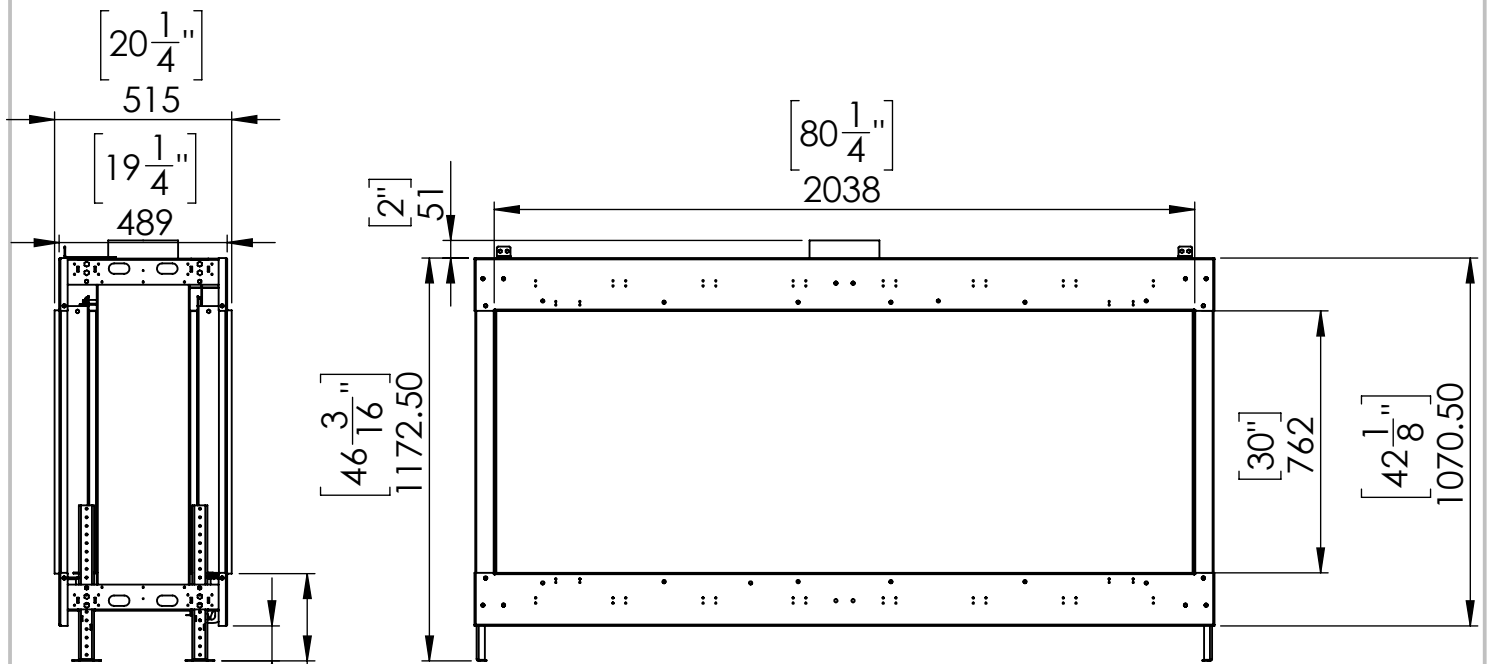

# FLARE See Through 80 EH-Commercial

Telescopic Leg Range  
From bottom of glass: 10"-19"