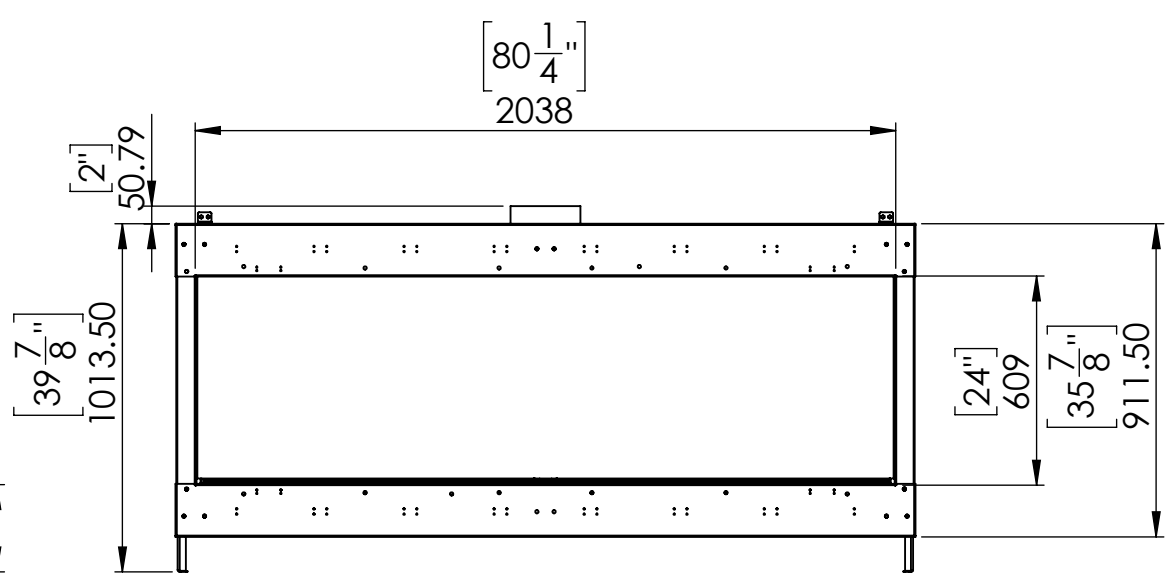

FLARE See Through 80 H-Commercial

Telescopic Leg Range
From bottom of glass: 10"-19"