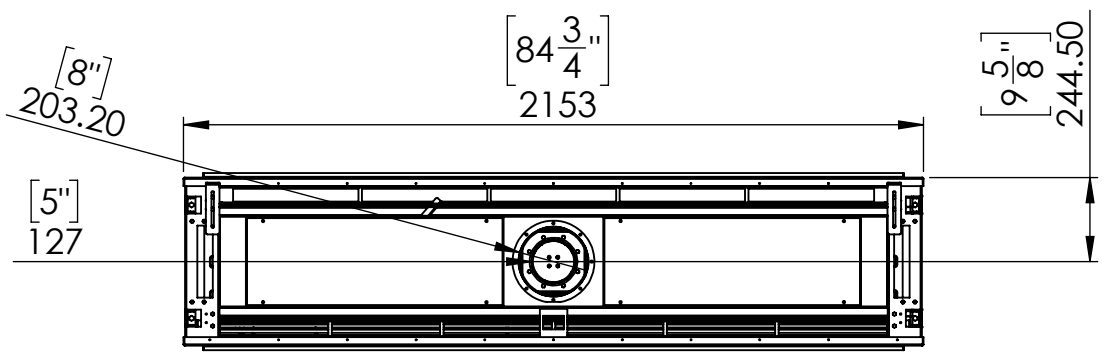

FLARE See Through 80 H-Commercial

Telescopic Leg Range
From bottom of glass: 10"-19"