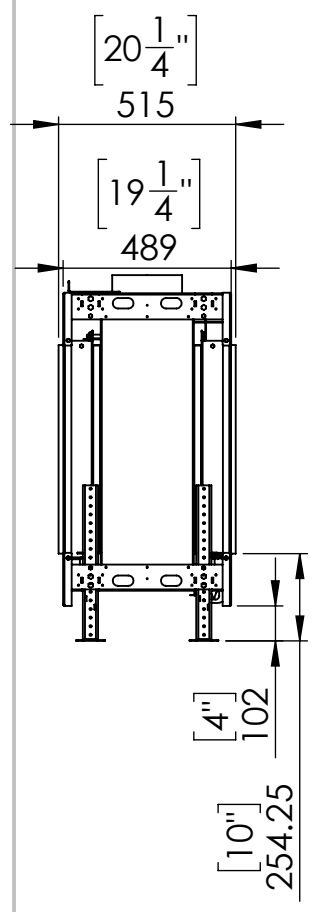

FLARE See Through 80 H-Commercial

Telescopic Leg Range
From bottom of glass: 10"-19"