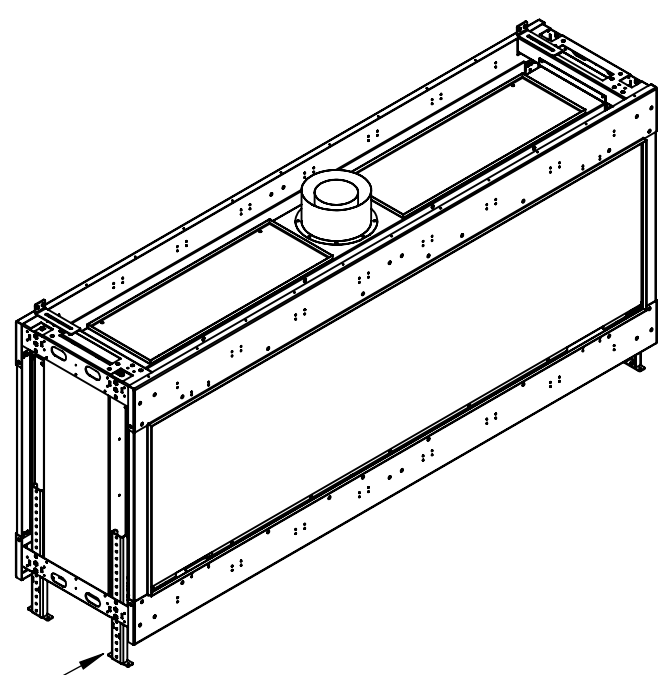

FLARE See Through 80 H-Commercial

Telescopic Leg Range
From bottom of glass: 10"-19"