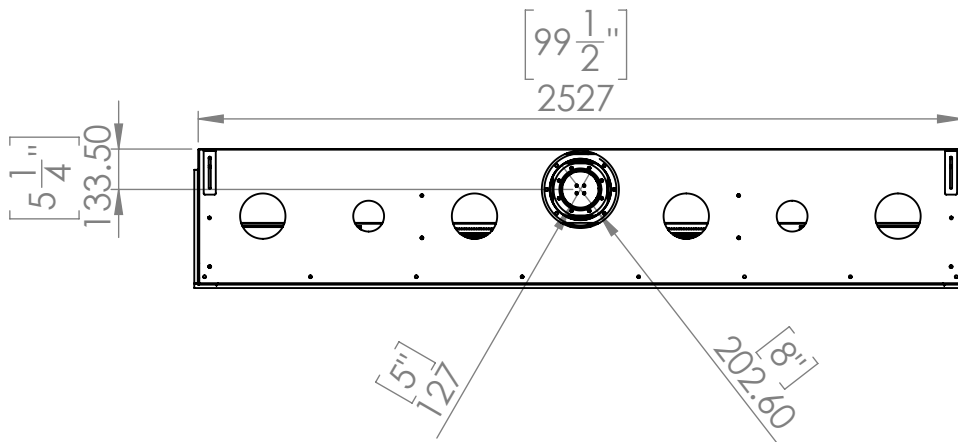

FLARE Double Corner 100H

Telescopic leg ranges (from bottom of glass): 10"-19"