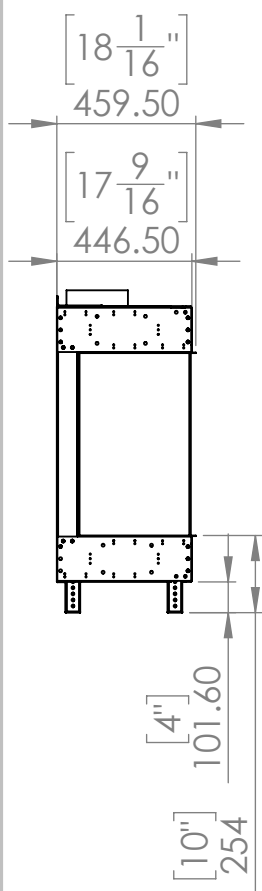

FLARE Double Corner 100H

Telescopic leg ranges (from bottom of glass): 10"-19"