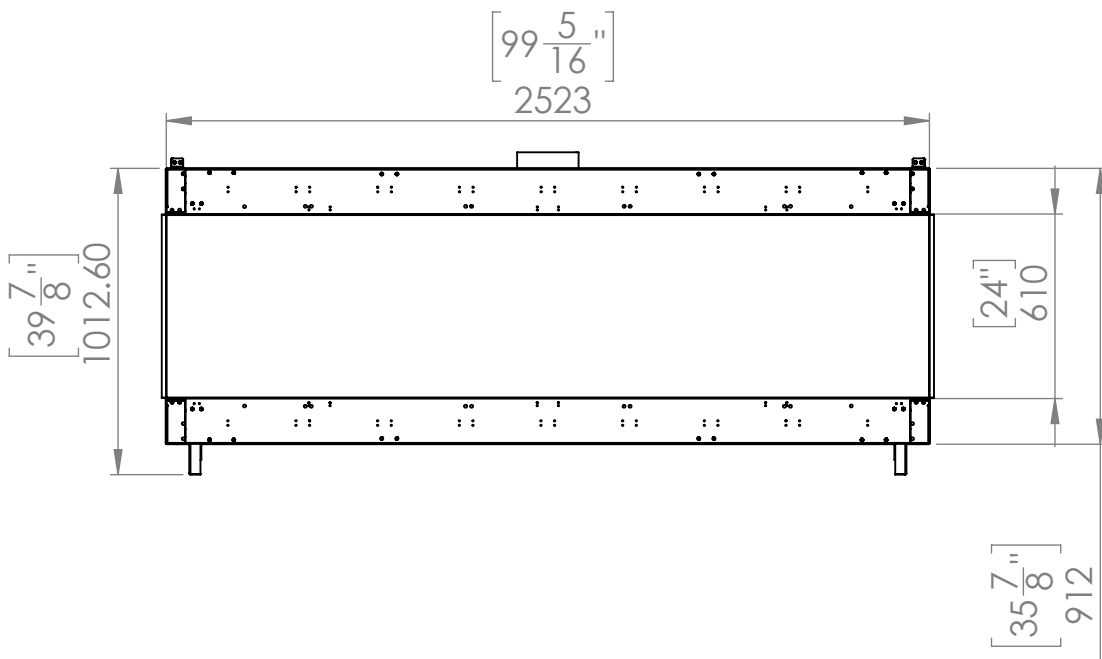

FLARE Double Corner 100H

Telescopic leg ranges (from bottom of glass): 10"-19"