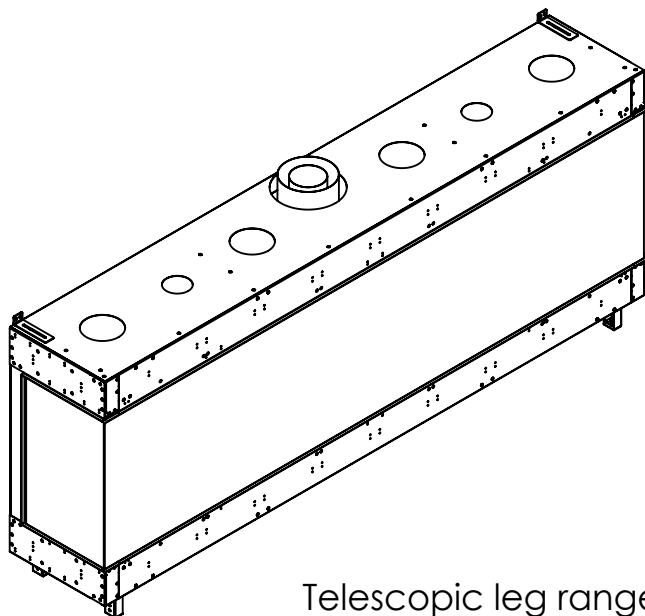

FLARE Double Corner 100H

Telescopic leg ranges (from bottom of glass): 10"-19"