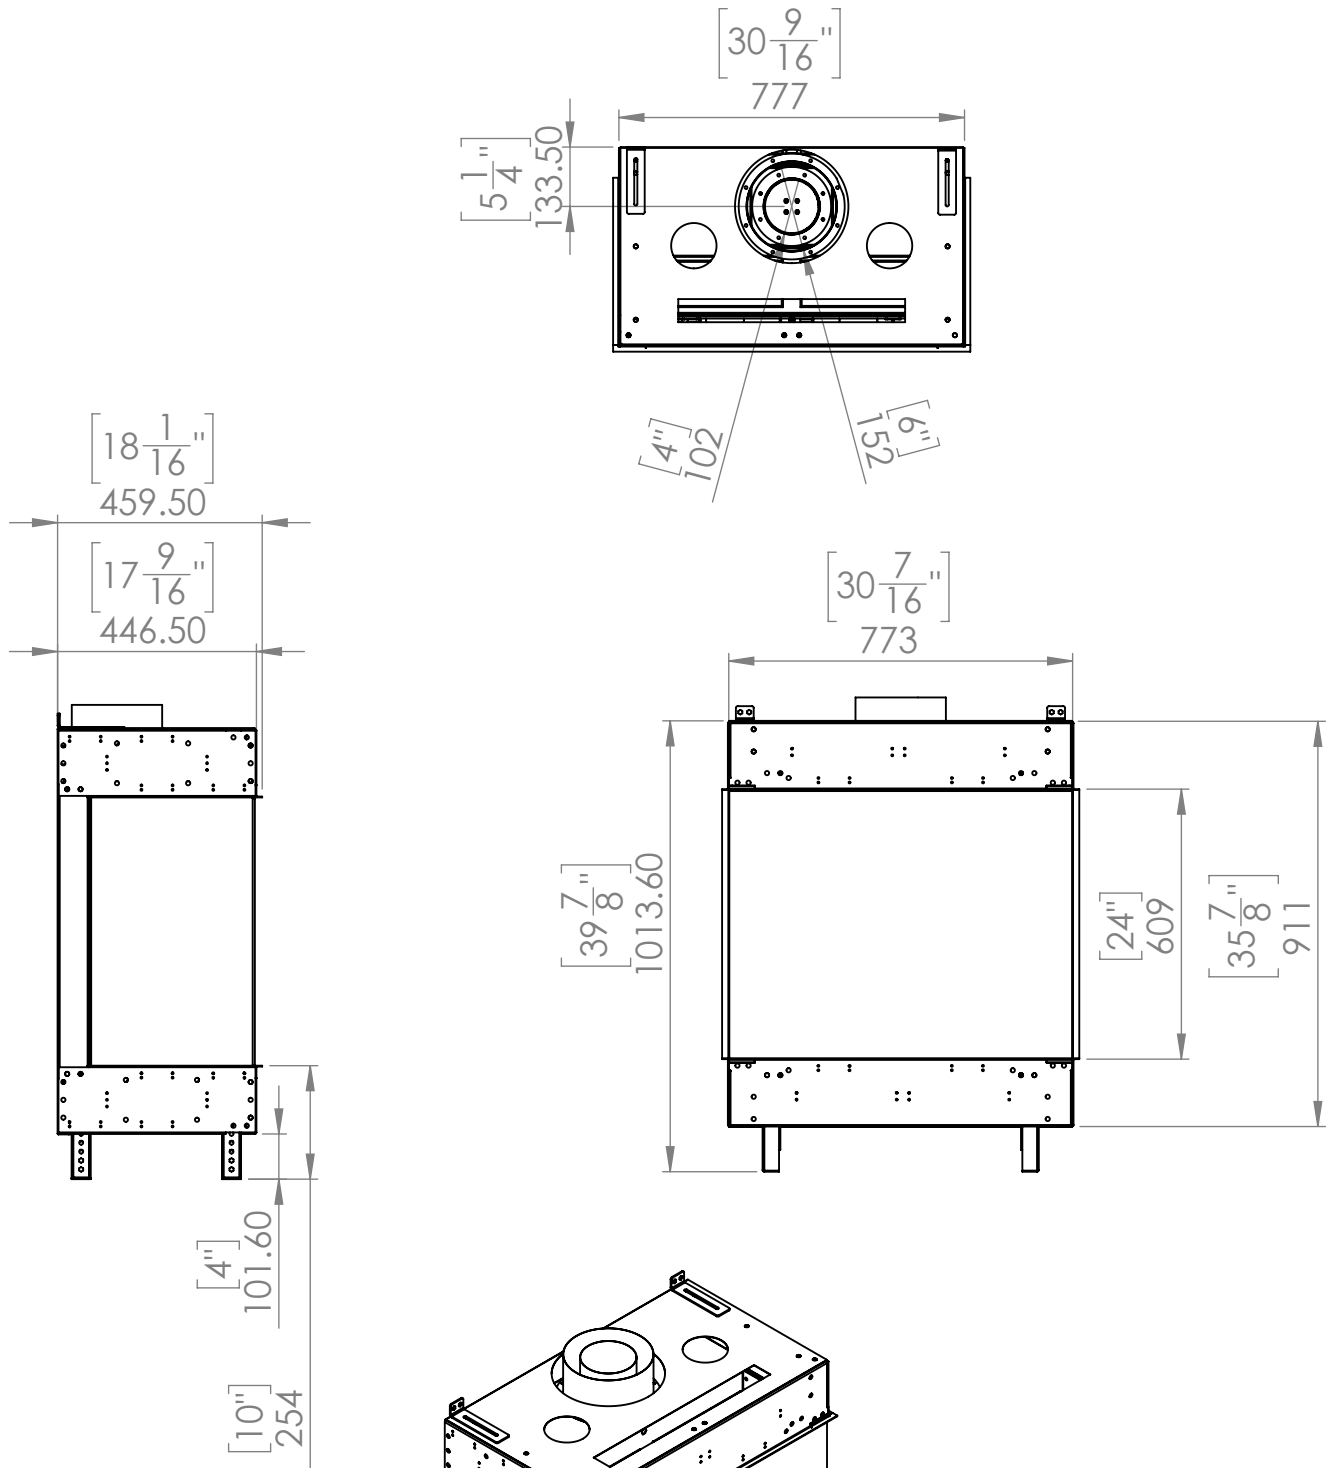

FLARE Double Corner 30

Telescopic leg ranges (from bottom of glass): 10"-19"