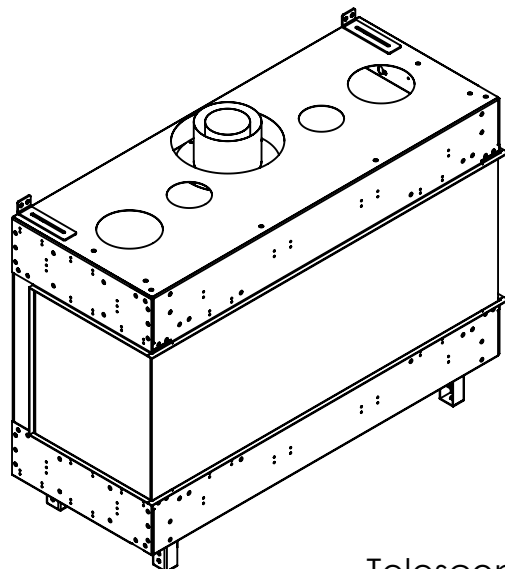

FLARE Double Corner 45

Telescopic leg ranges (from bottom of glass): 10"-19"