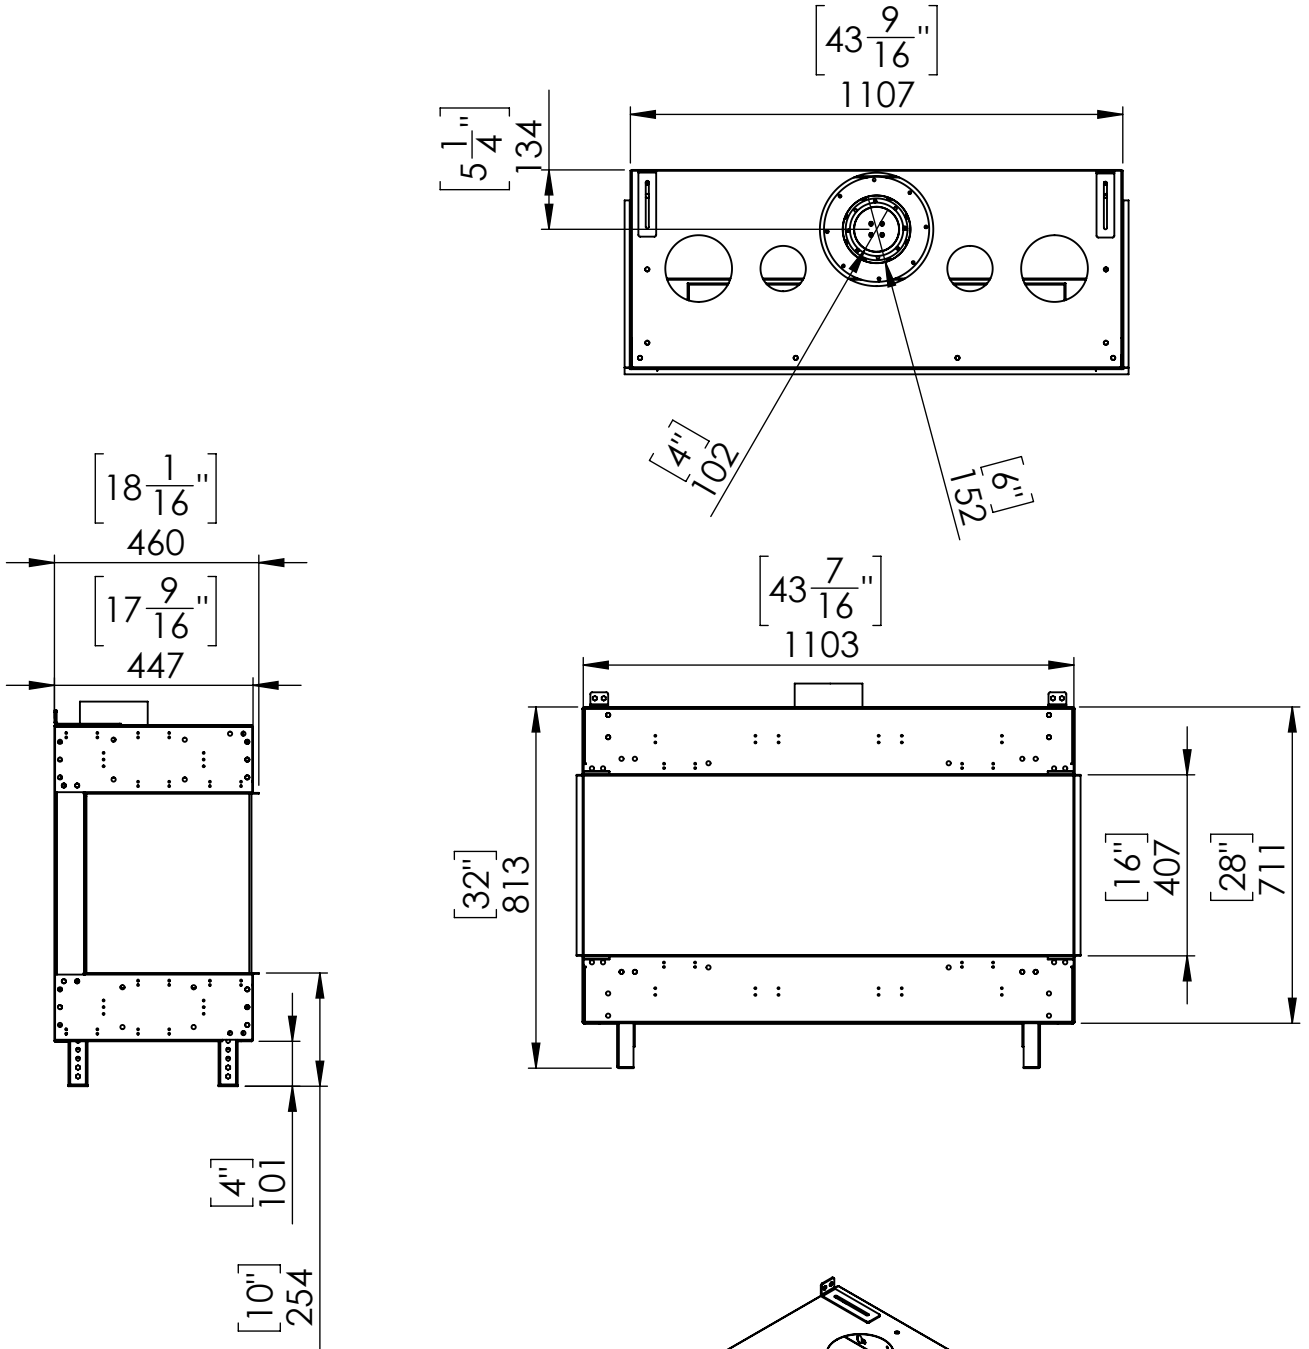

FLARE Double Corner 45

Telescopic leg ranges (from bottom of glass): 10"-19"