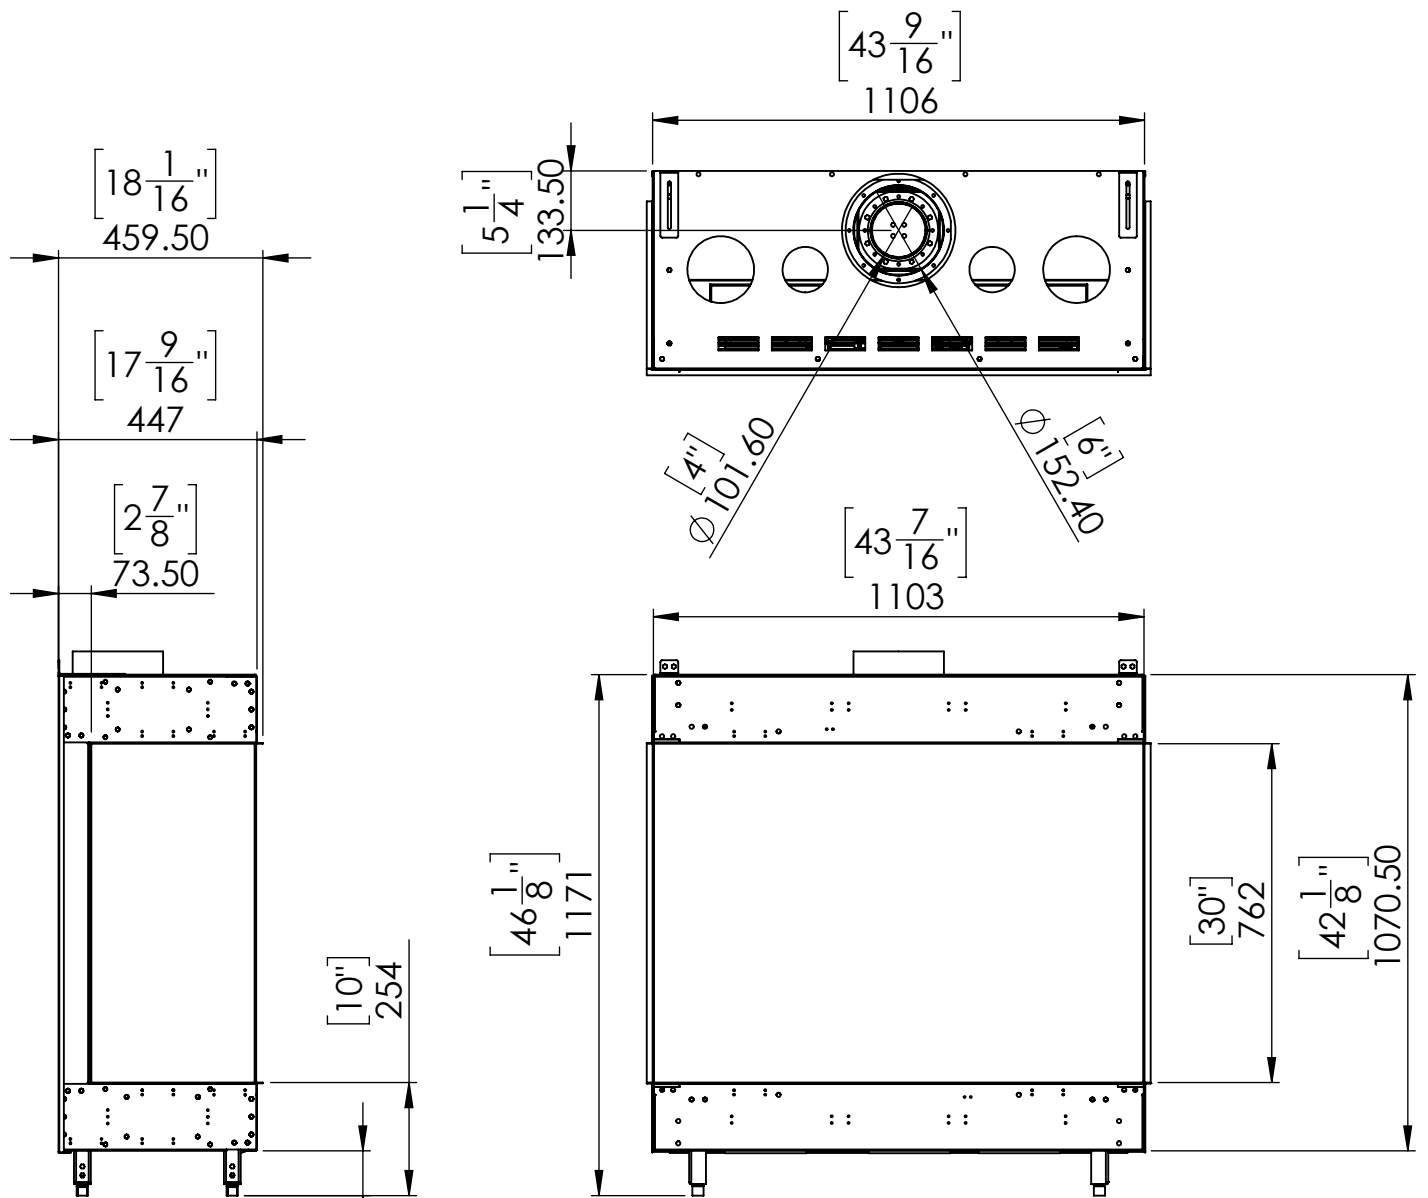

FLARE Double Corner 45EH

Telescopic leg ranges (from bottom of glass): 10"-19"