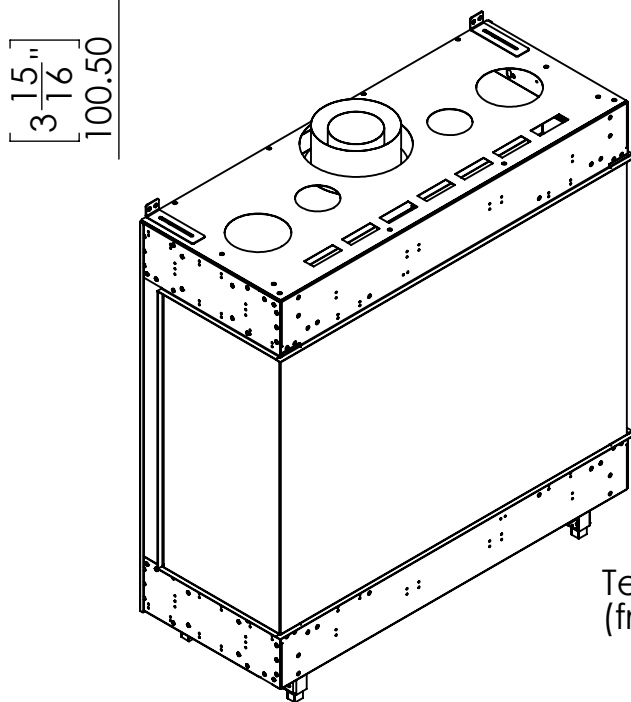

FLARE Double Corner 45EH

Telescopic leg ranges (from bottom of glass): 10"-19"