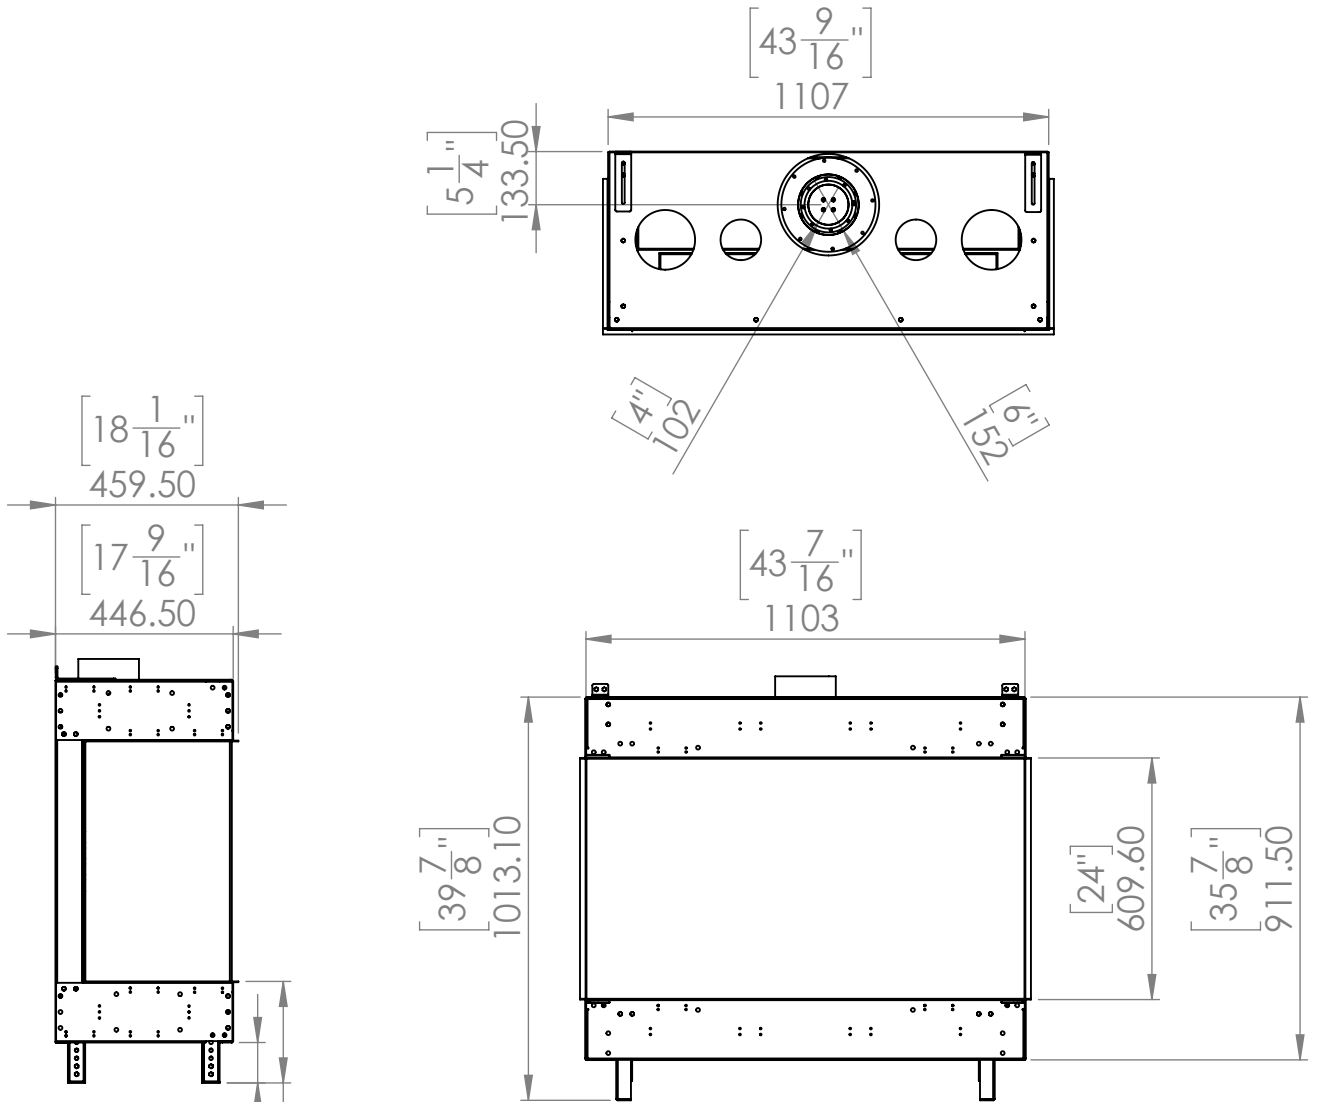

# FLARE Double Corner 45H

Telescopic leg ranges  
(from bottom of glass): 10"-19"