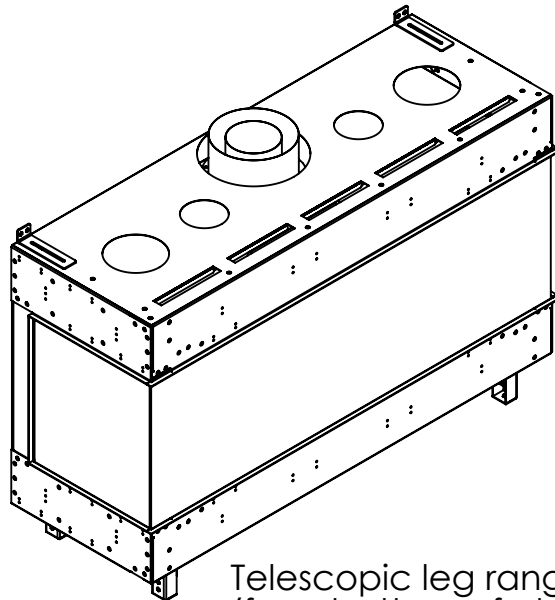

FLARE Double Corner 50

Telescopic leg ranges (from bottom of glass): 10"-19"