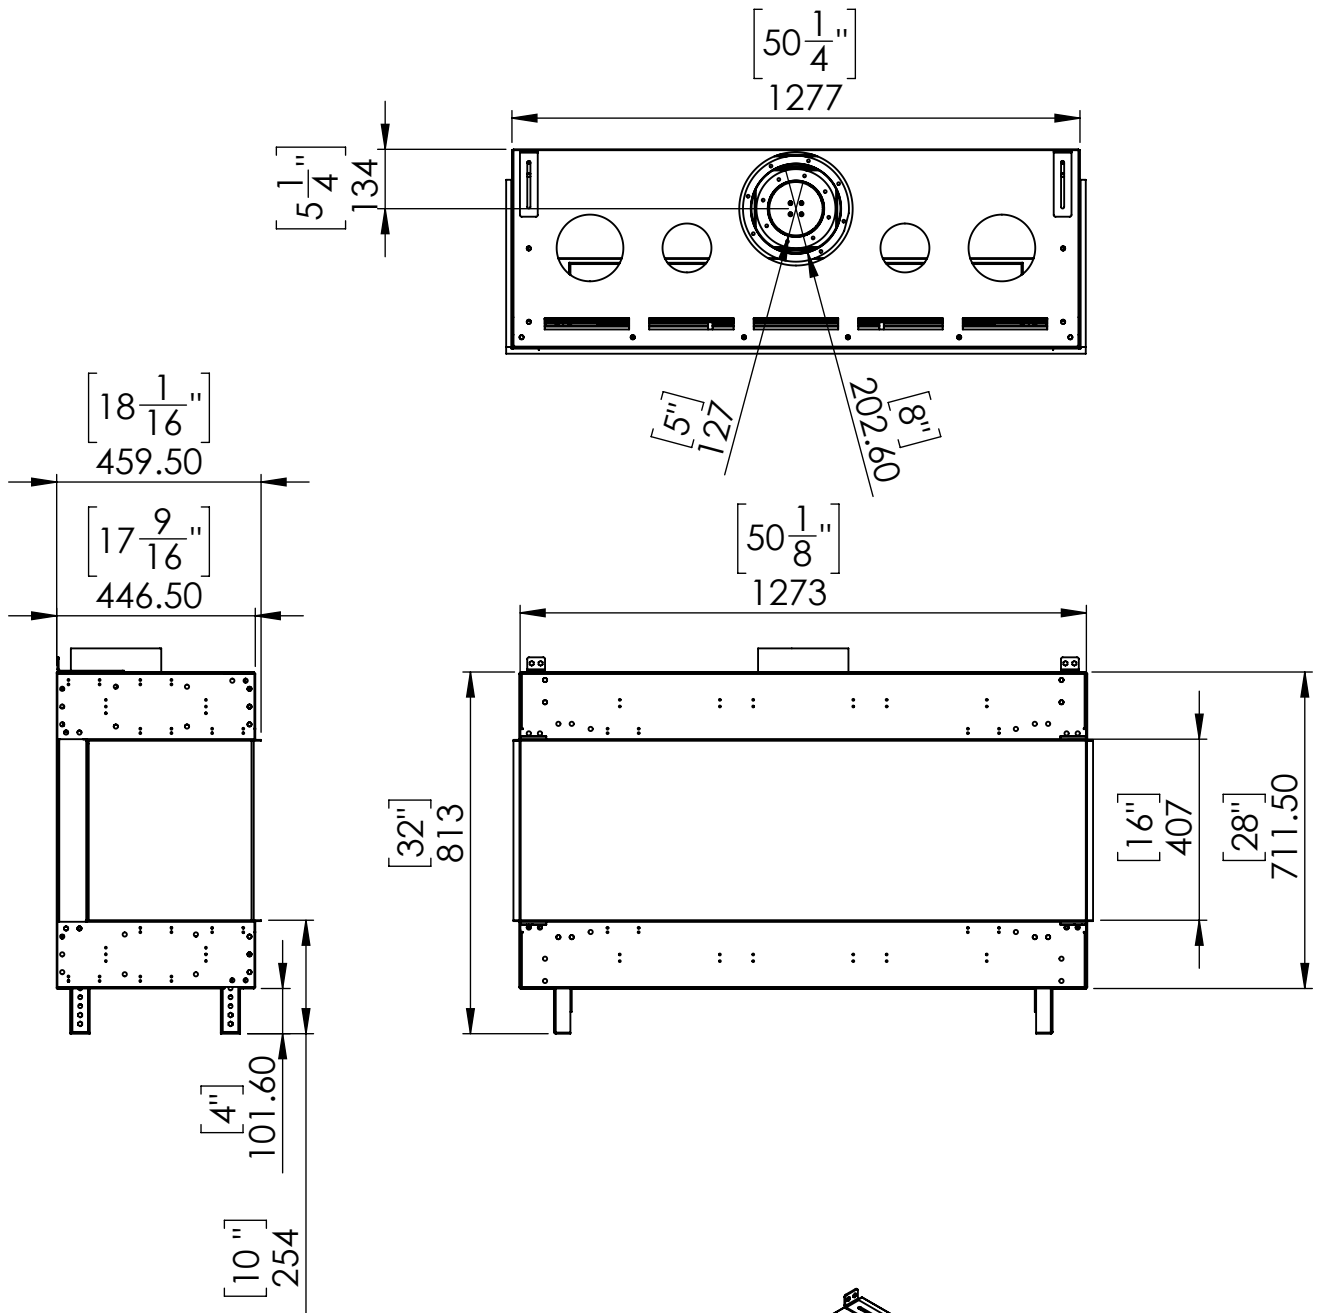

FLARE Double Corner 50

Telescopic leg ranges (from bottom of glass): 10"-19"