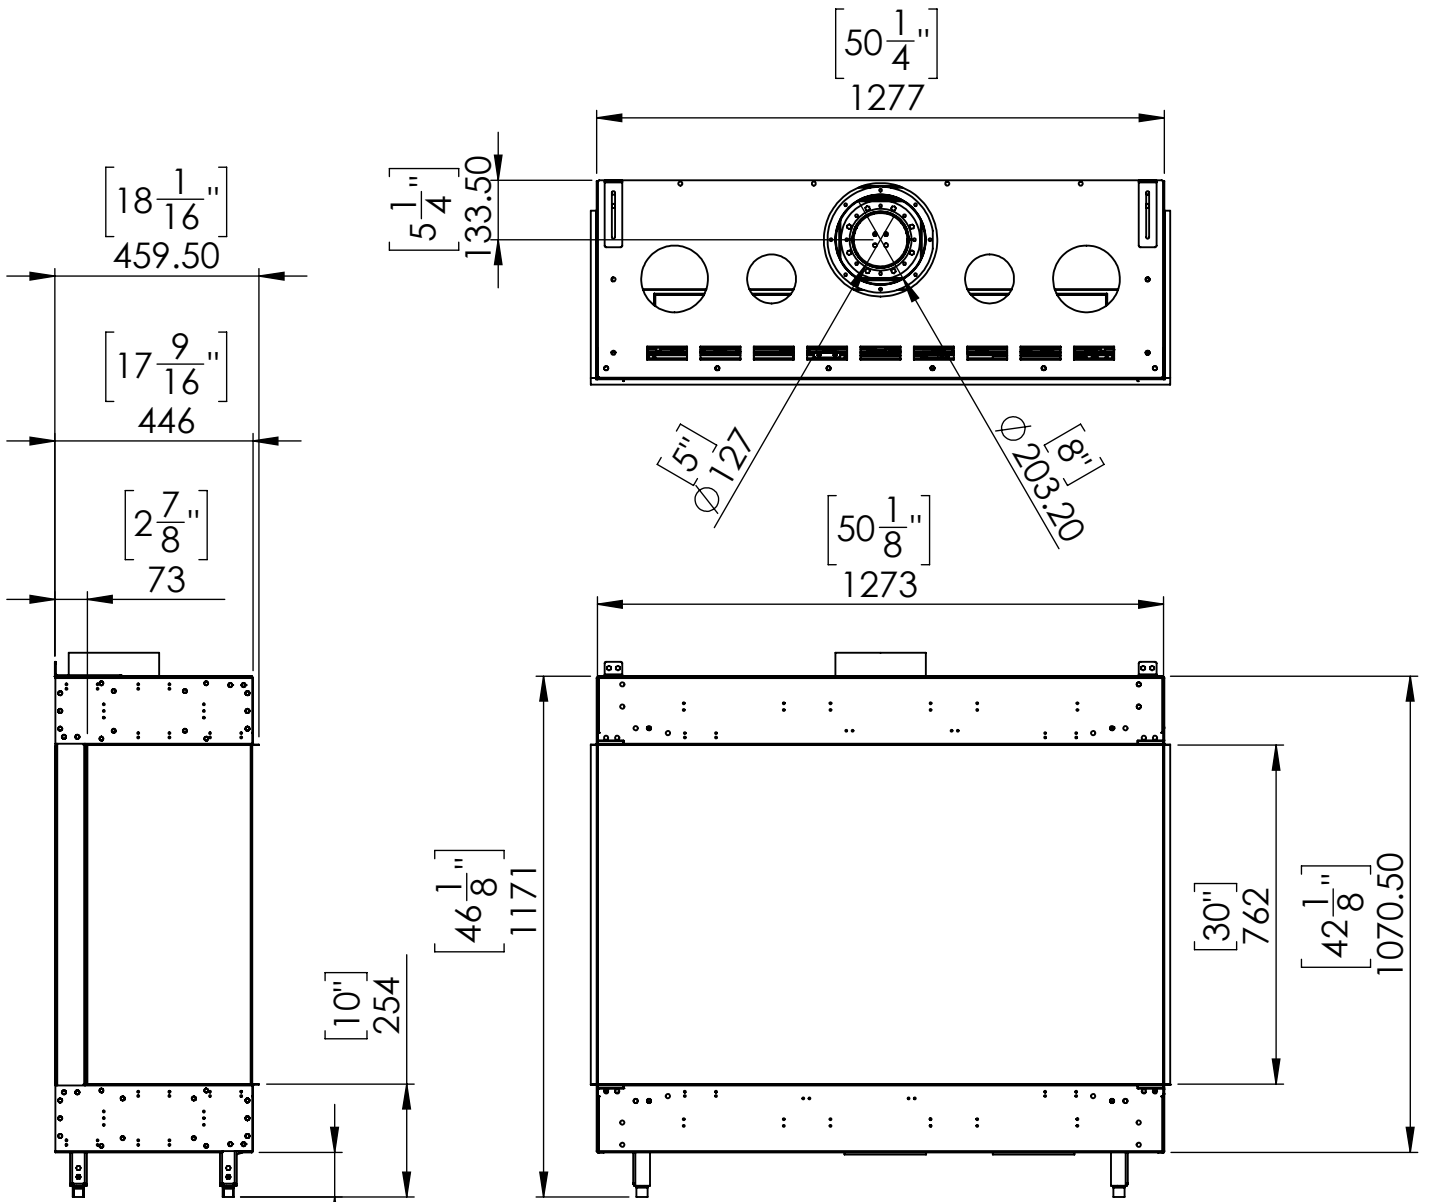

# FLARE Double Corner 50EH

Telescopic leg ranges (from bottom of glass): 10"-19"