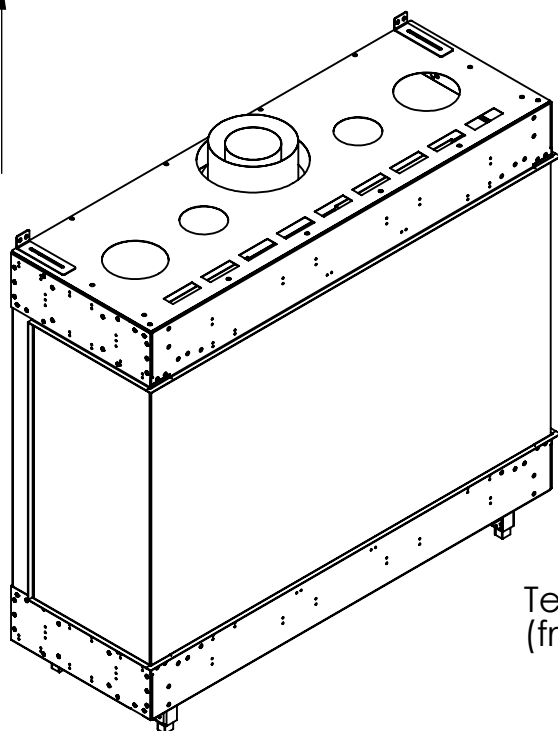

# FLARE Double Corner 50EH

Telescopic leg ranges (from bottom of glass): 10"-19"