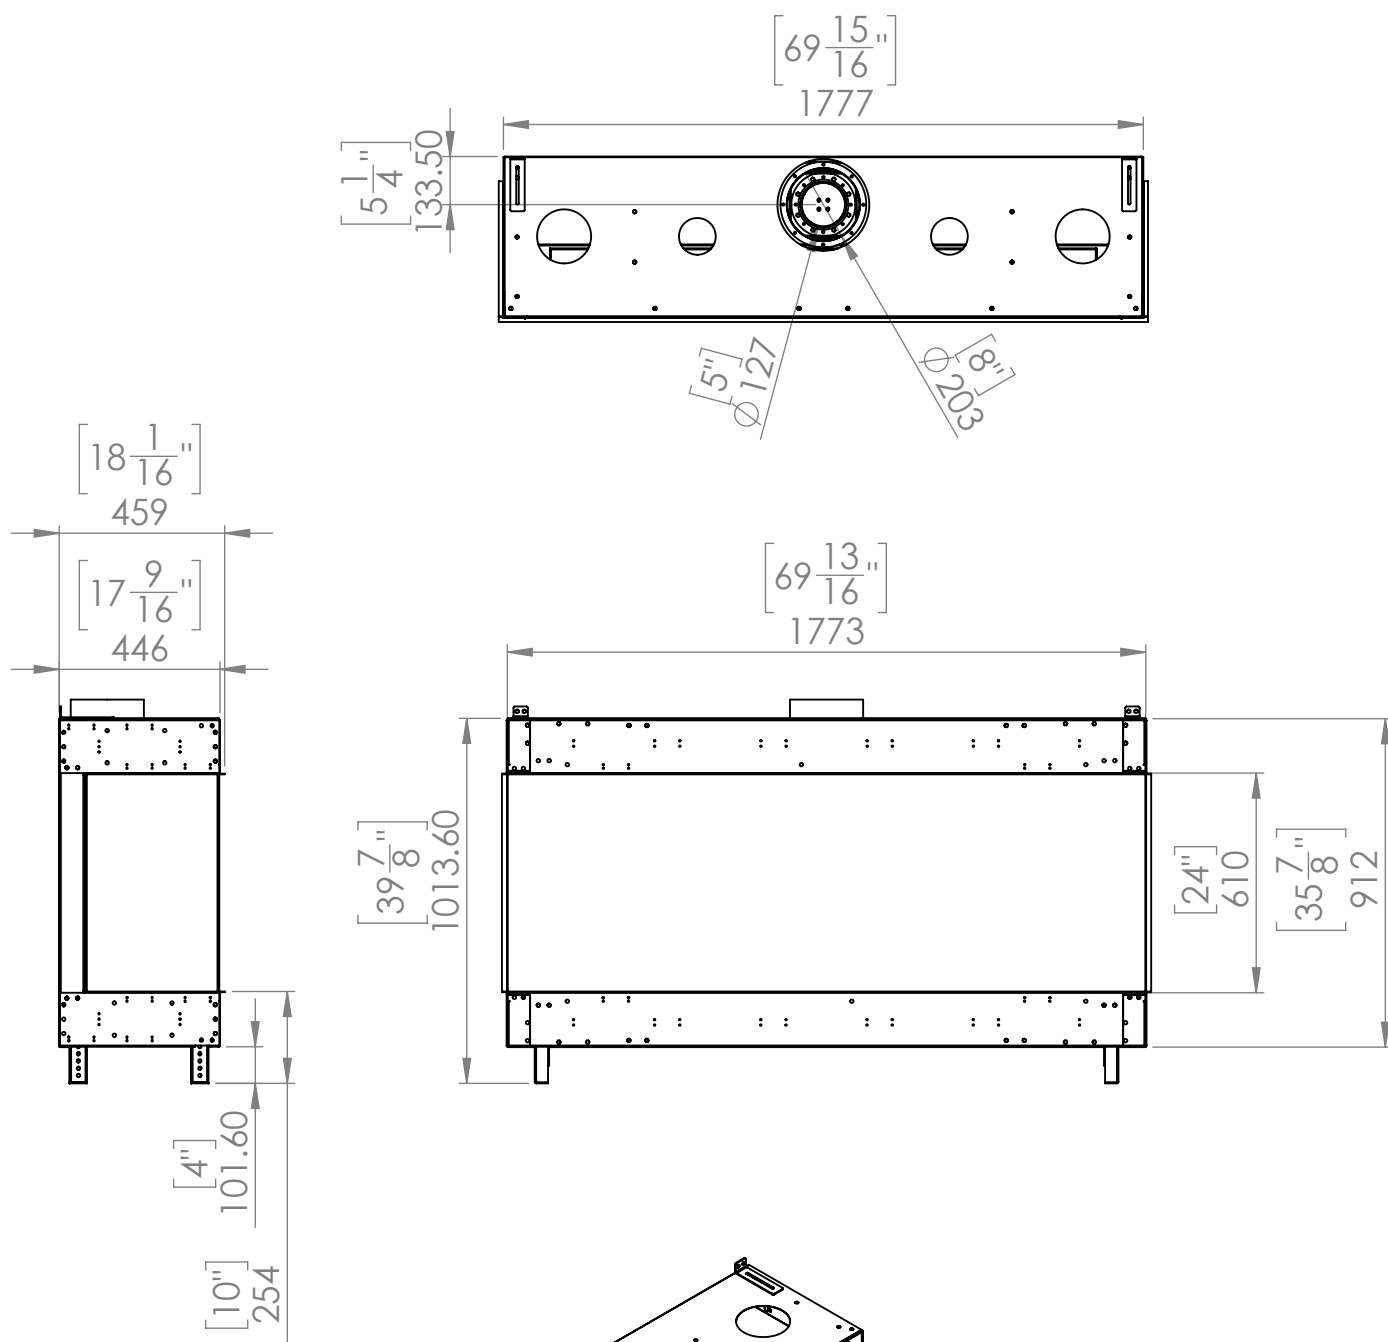

FLARE Double Corner 70H

Telescopic leg ranges
(from bottom of glass): 10"-19"