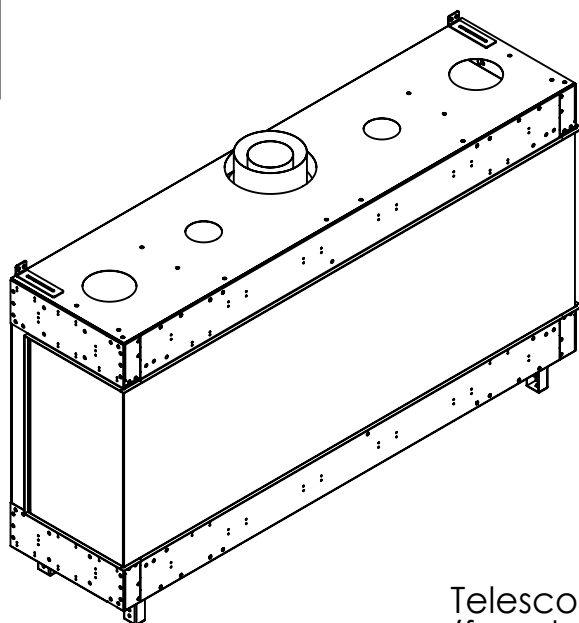

FLARE Double Corner 70H

Telescopic leg ranges
(from bottom of glass): 10"-19"