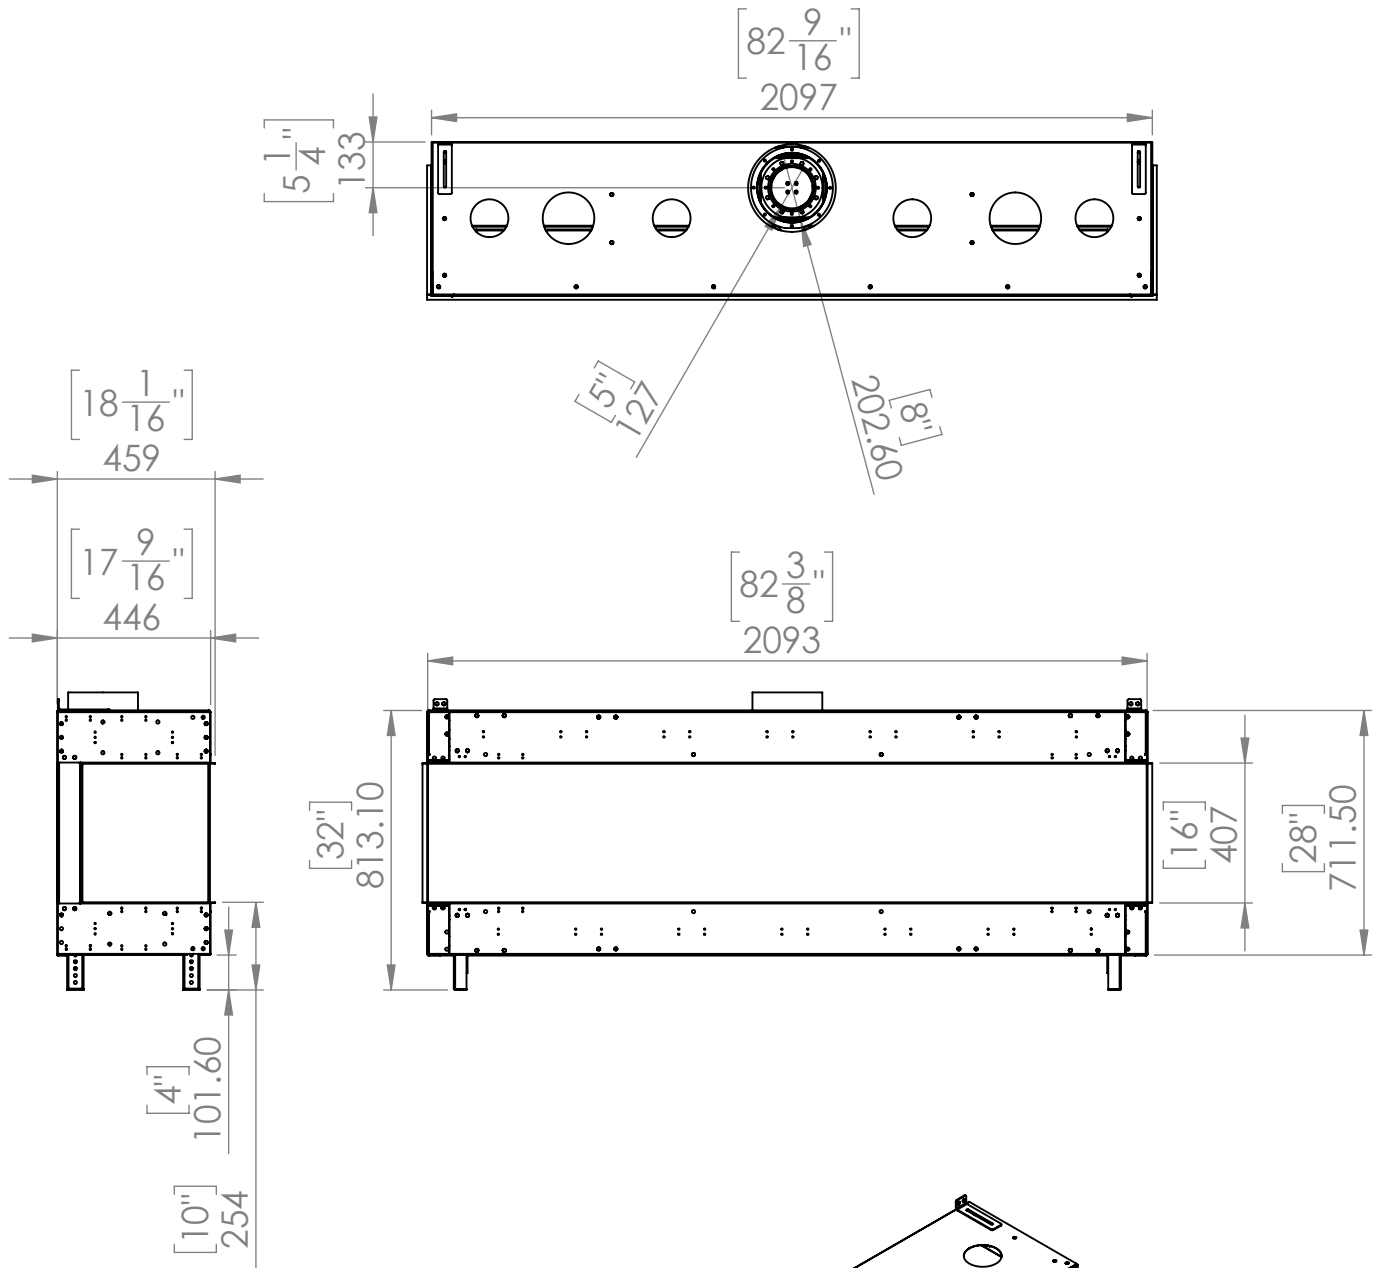

# FLARE Double Corner 80

Telescopic leg ranges (from bottom of glass): 10"-19"