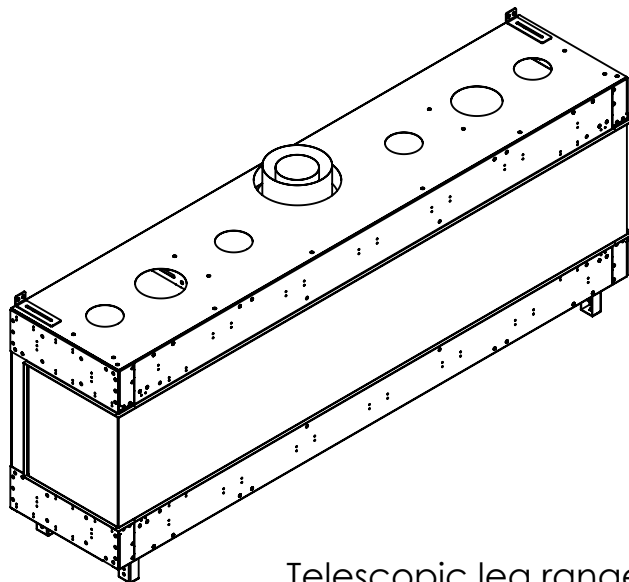

# FLARE Double Corner 80

Telescopic leg ranges (from bottom of glass): 10"-19"