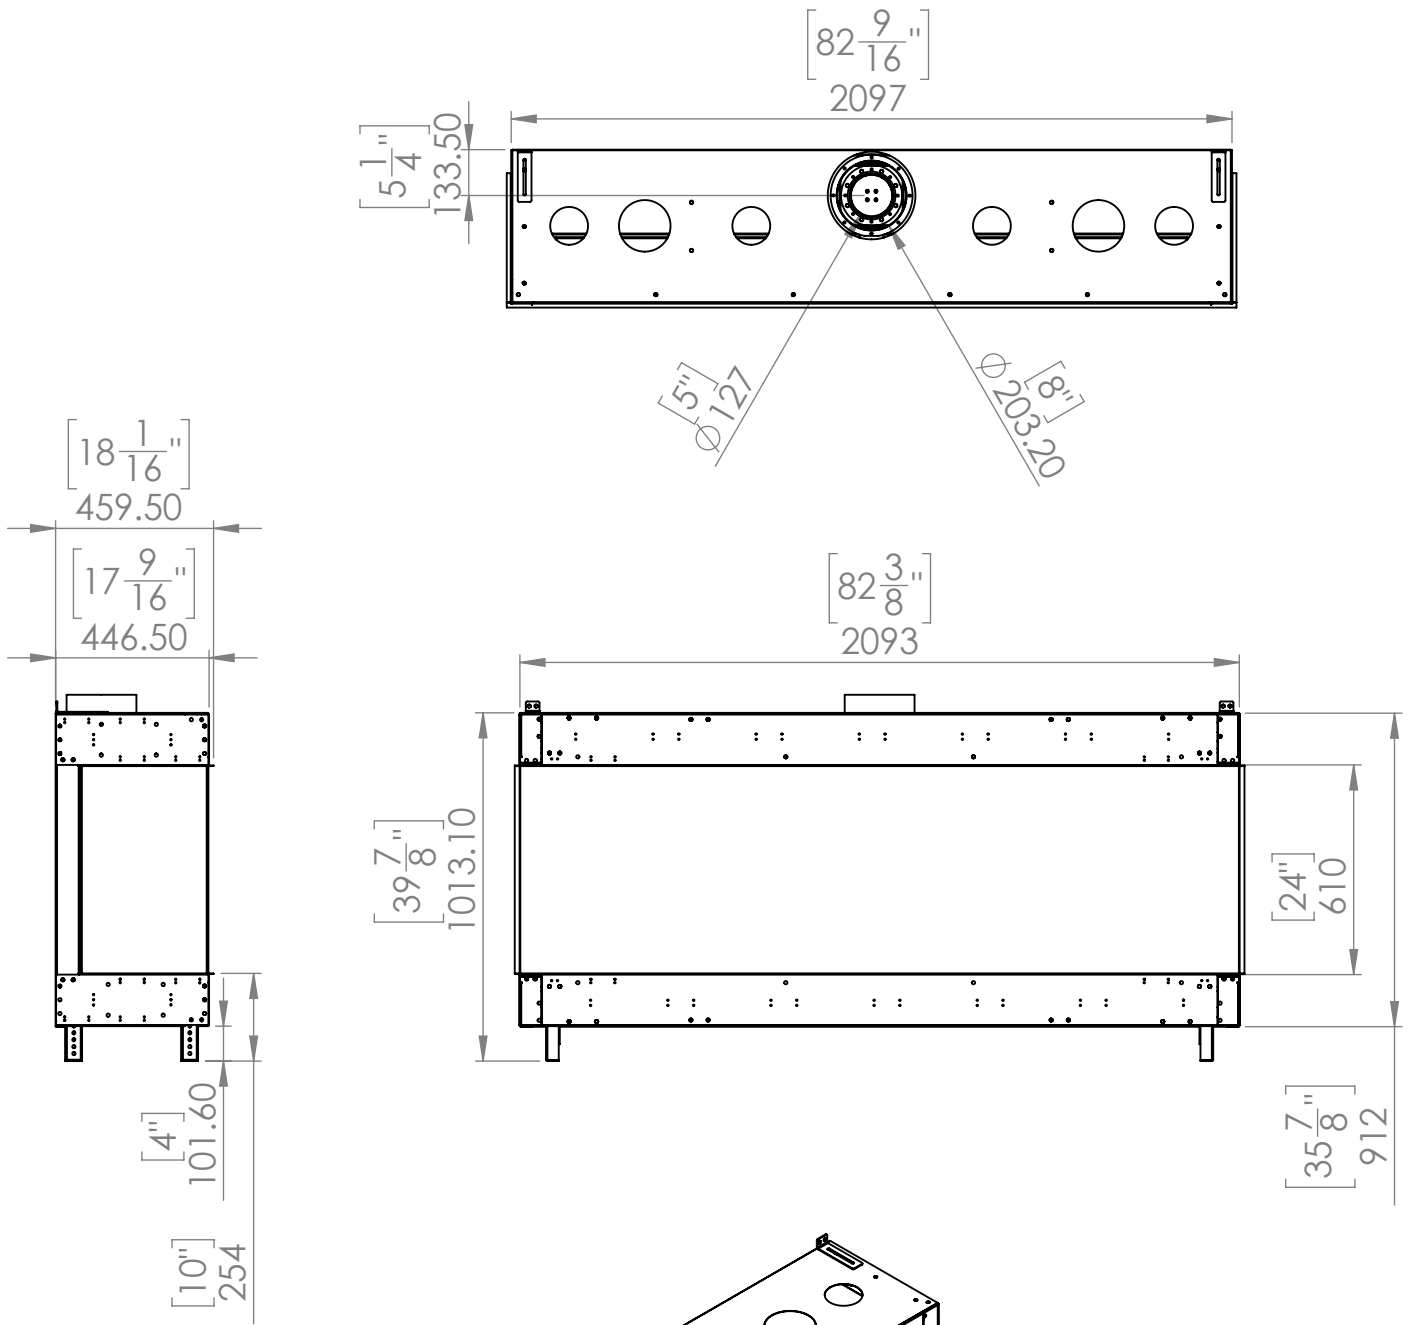

FLARE Double Corner 80H

Telescopic leg ranges
(from bottom of glass): 10"-19"