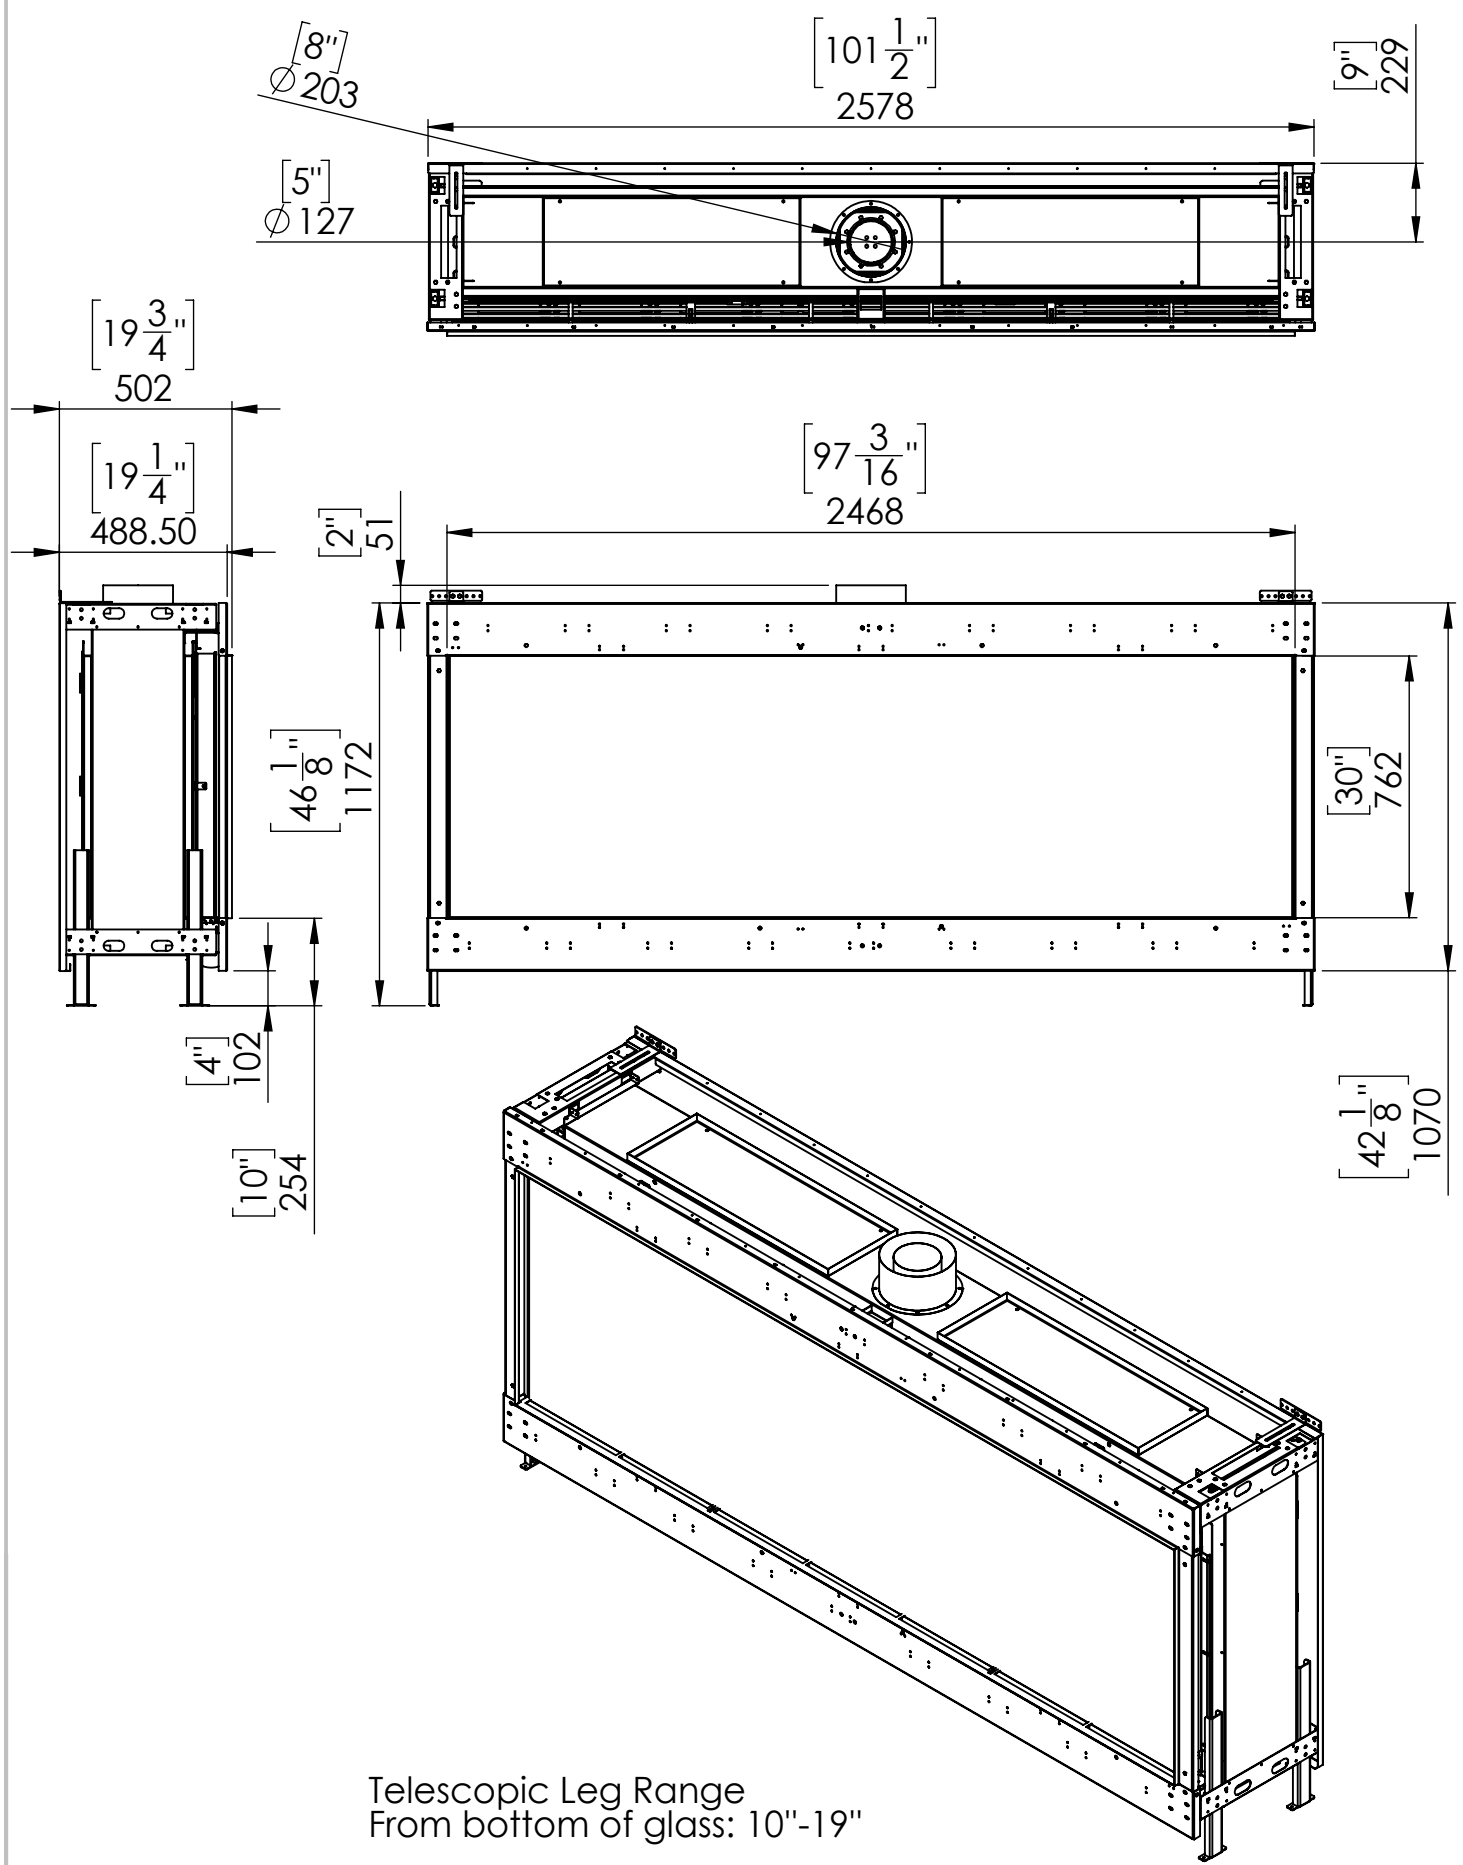

Flare Front 100 EH - Triple

Telescopic Leg Range
From bottom of glass: 10"-19"